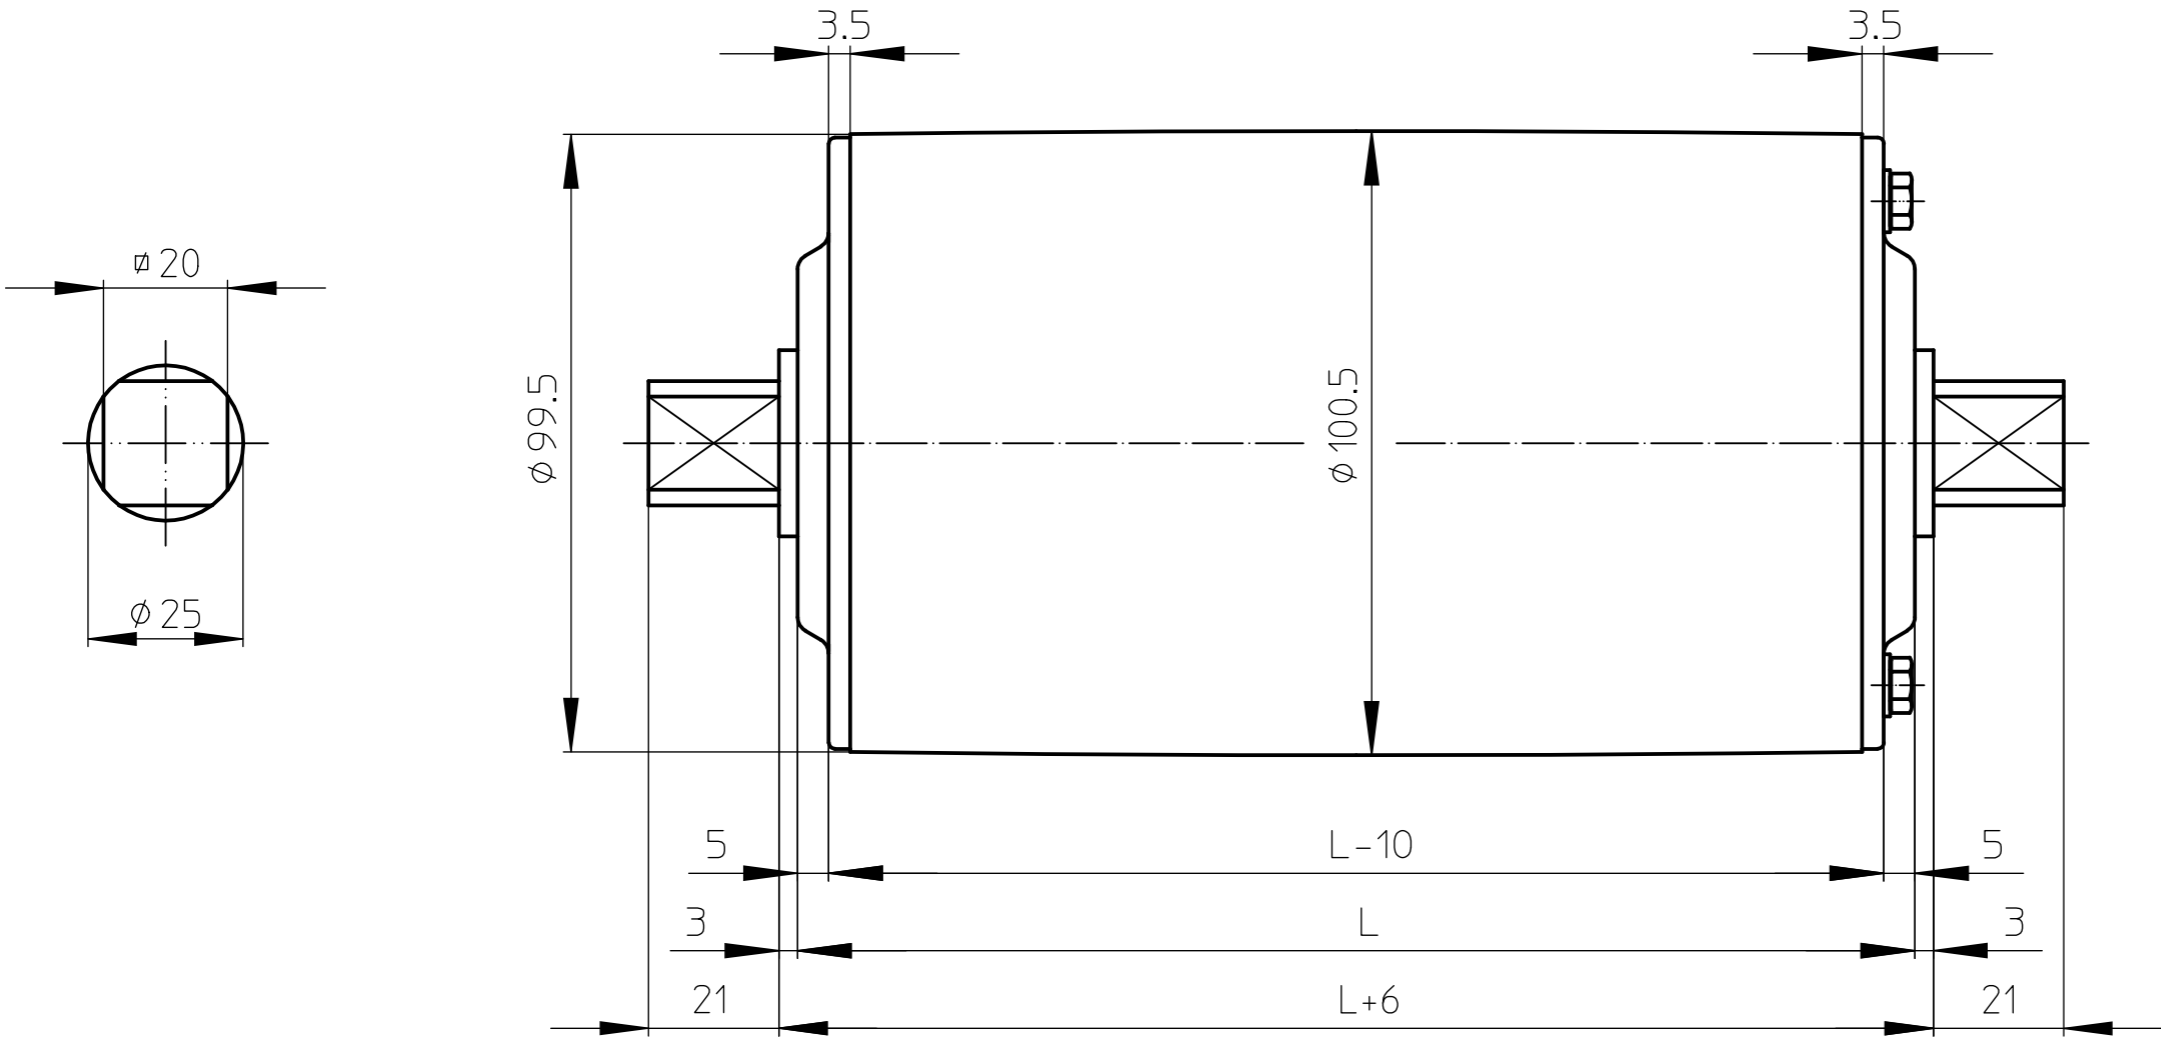

KT100B25 CR
stainless steel Taildrum

MS_KT100B25_CR

16-01-2012

VAN DER GRAAF B.V.
VOLLENHOVE-HOLLAND
Telephone :+31(0)527-241441
Telefax :+31(0)527-241488