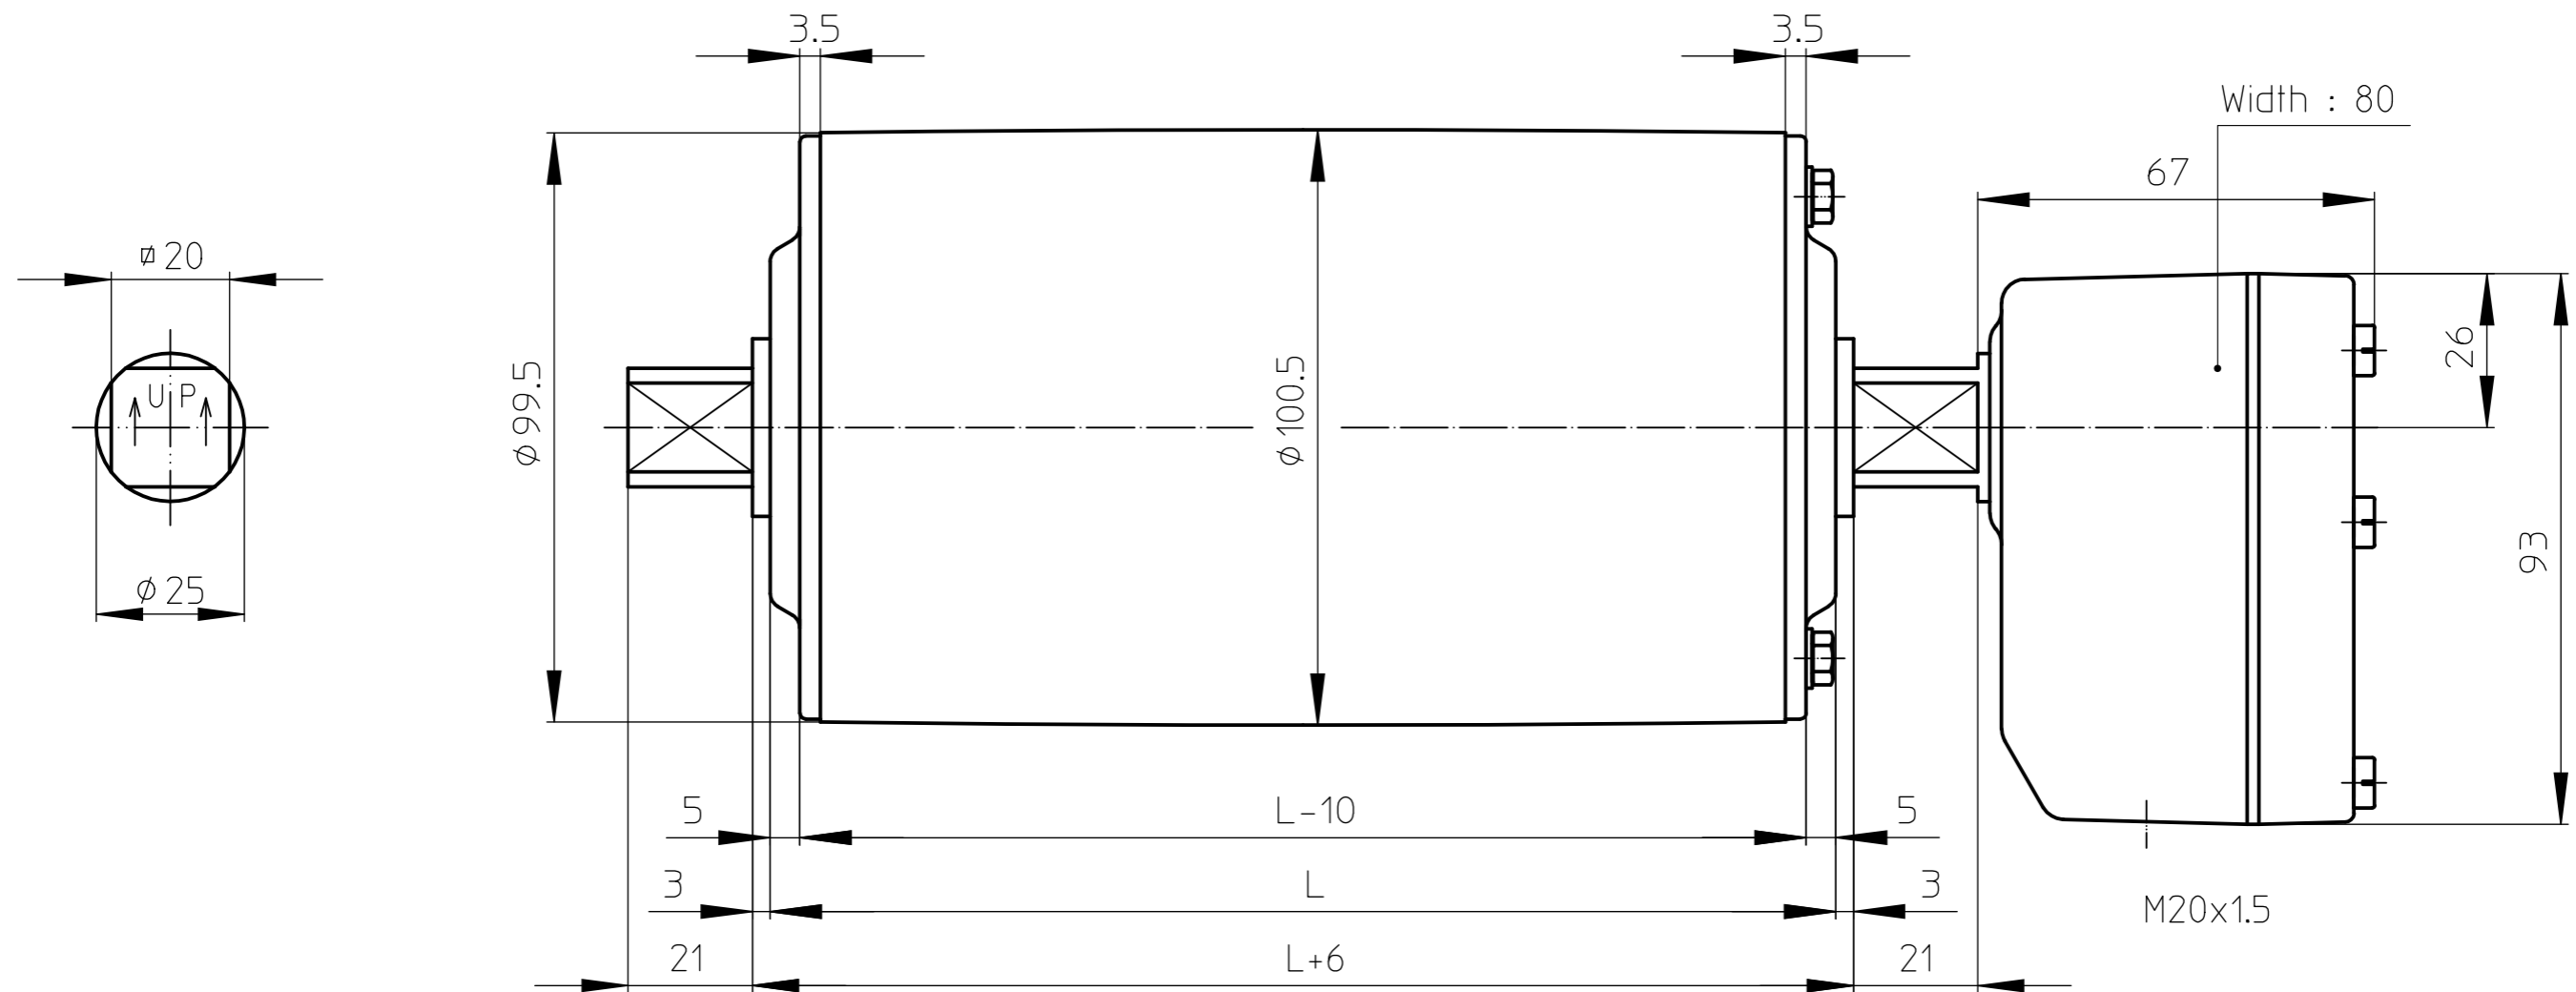

TM100B25

mild steel Drummotor with polyamide junctionbox

MS_TM100B25_KKKU

16-01-2012

VAN DER GRAAF B.V.

VOLLENHOVE-HOLLAND

Telephone :+31(0)527-241441
Telefax :+31(0)527-241488

TM100B25 CR

stainless steel Drummotor with polyamide junctionbox

MS_TM100B25_CR_KKKU

16-01-2012

VAN DER GRAAF B.V.

VOLLENHOVE-HOLLAND

Telephone :+31(0)527-241441
Telefax :+31(0)527-241488

TM100B25 CR Option 1

stainless steel Drummotor with straight connector