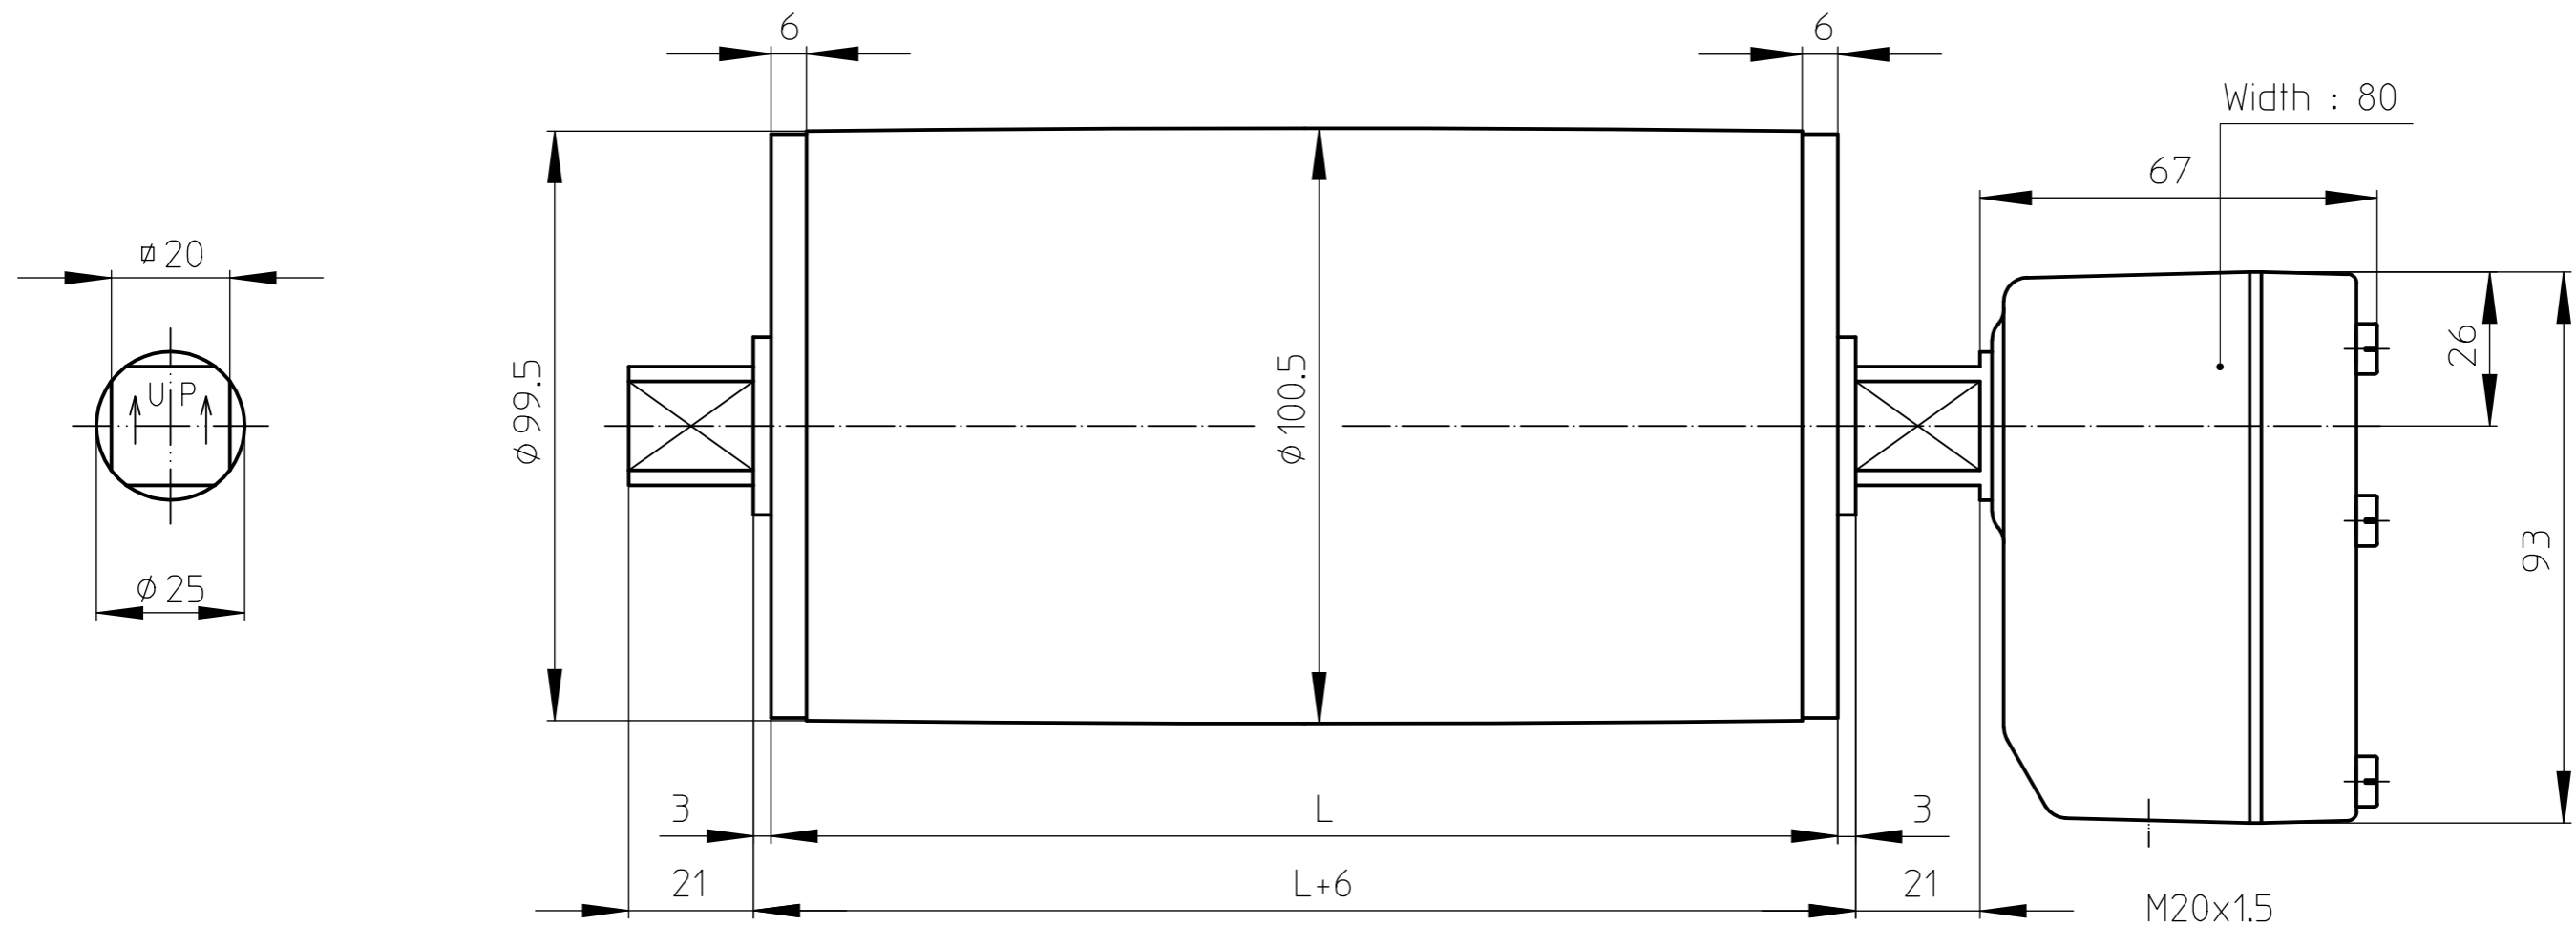

TM100B25

mild steel Drummotor with polyamide junctionbox

MS_TM100B25_KKKU

16-01-2012

VAN DER GRAAF B.V.

VOLLENHOVE-HOLLAND

Telephone :+31(0)527-241441
Telefax :+31(0)527-241488

TM100B25 CR