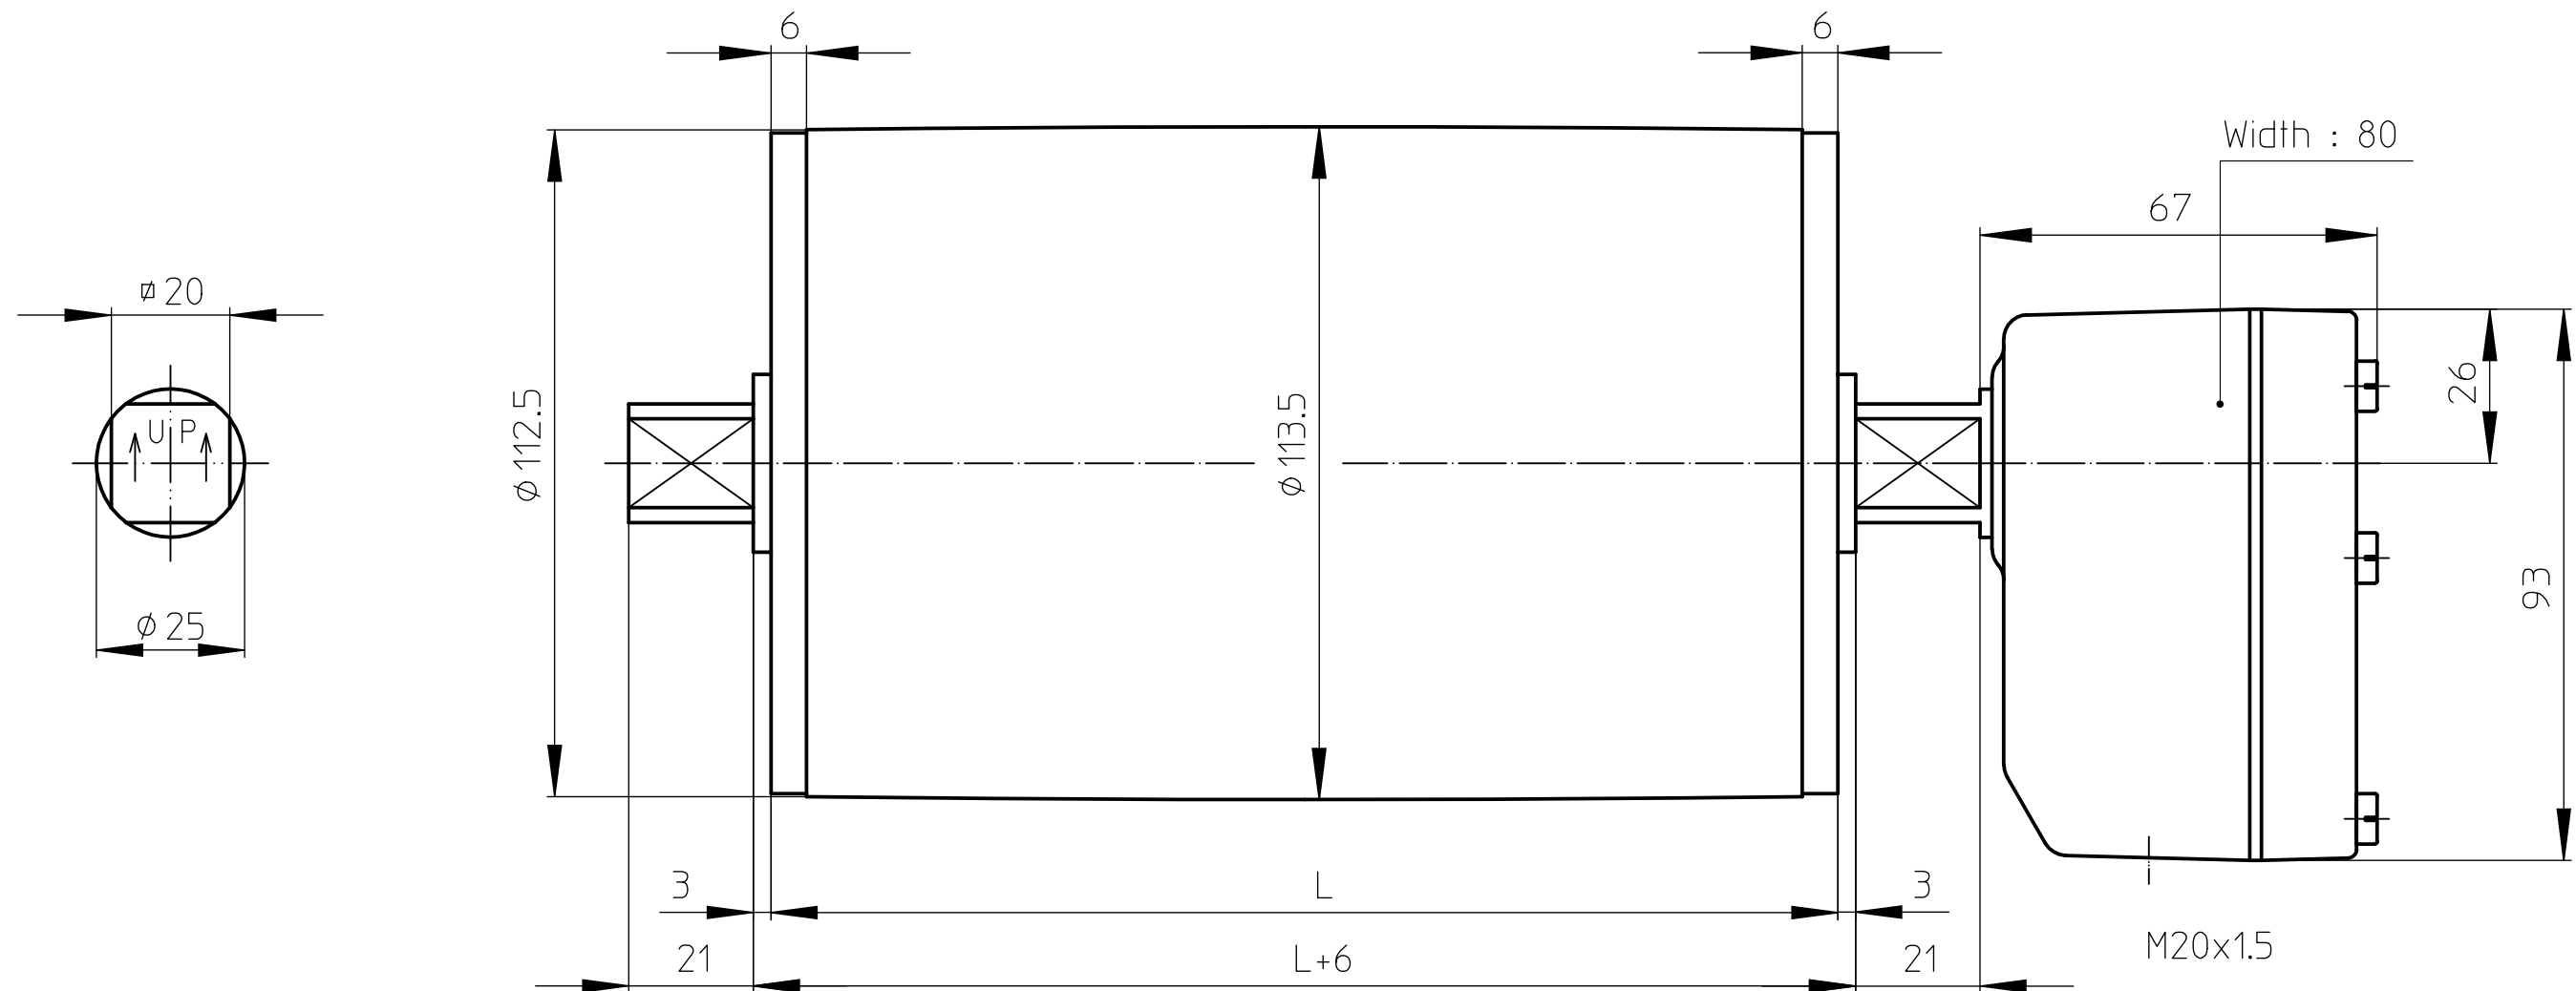

TM113B25

mild steel Drummotor with polyamide junctionbox

MS_TM113B25_KKKU

16-01-2012

VAN DER GRAAF B.V.

VOLLENHOVE-HOLLAND

Telephone :+31(0)527-241441
Telefax :+31(0)527-241488

TM113B25 Option 1