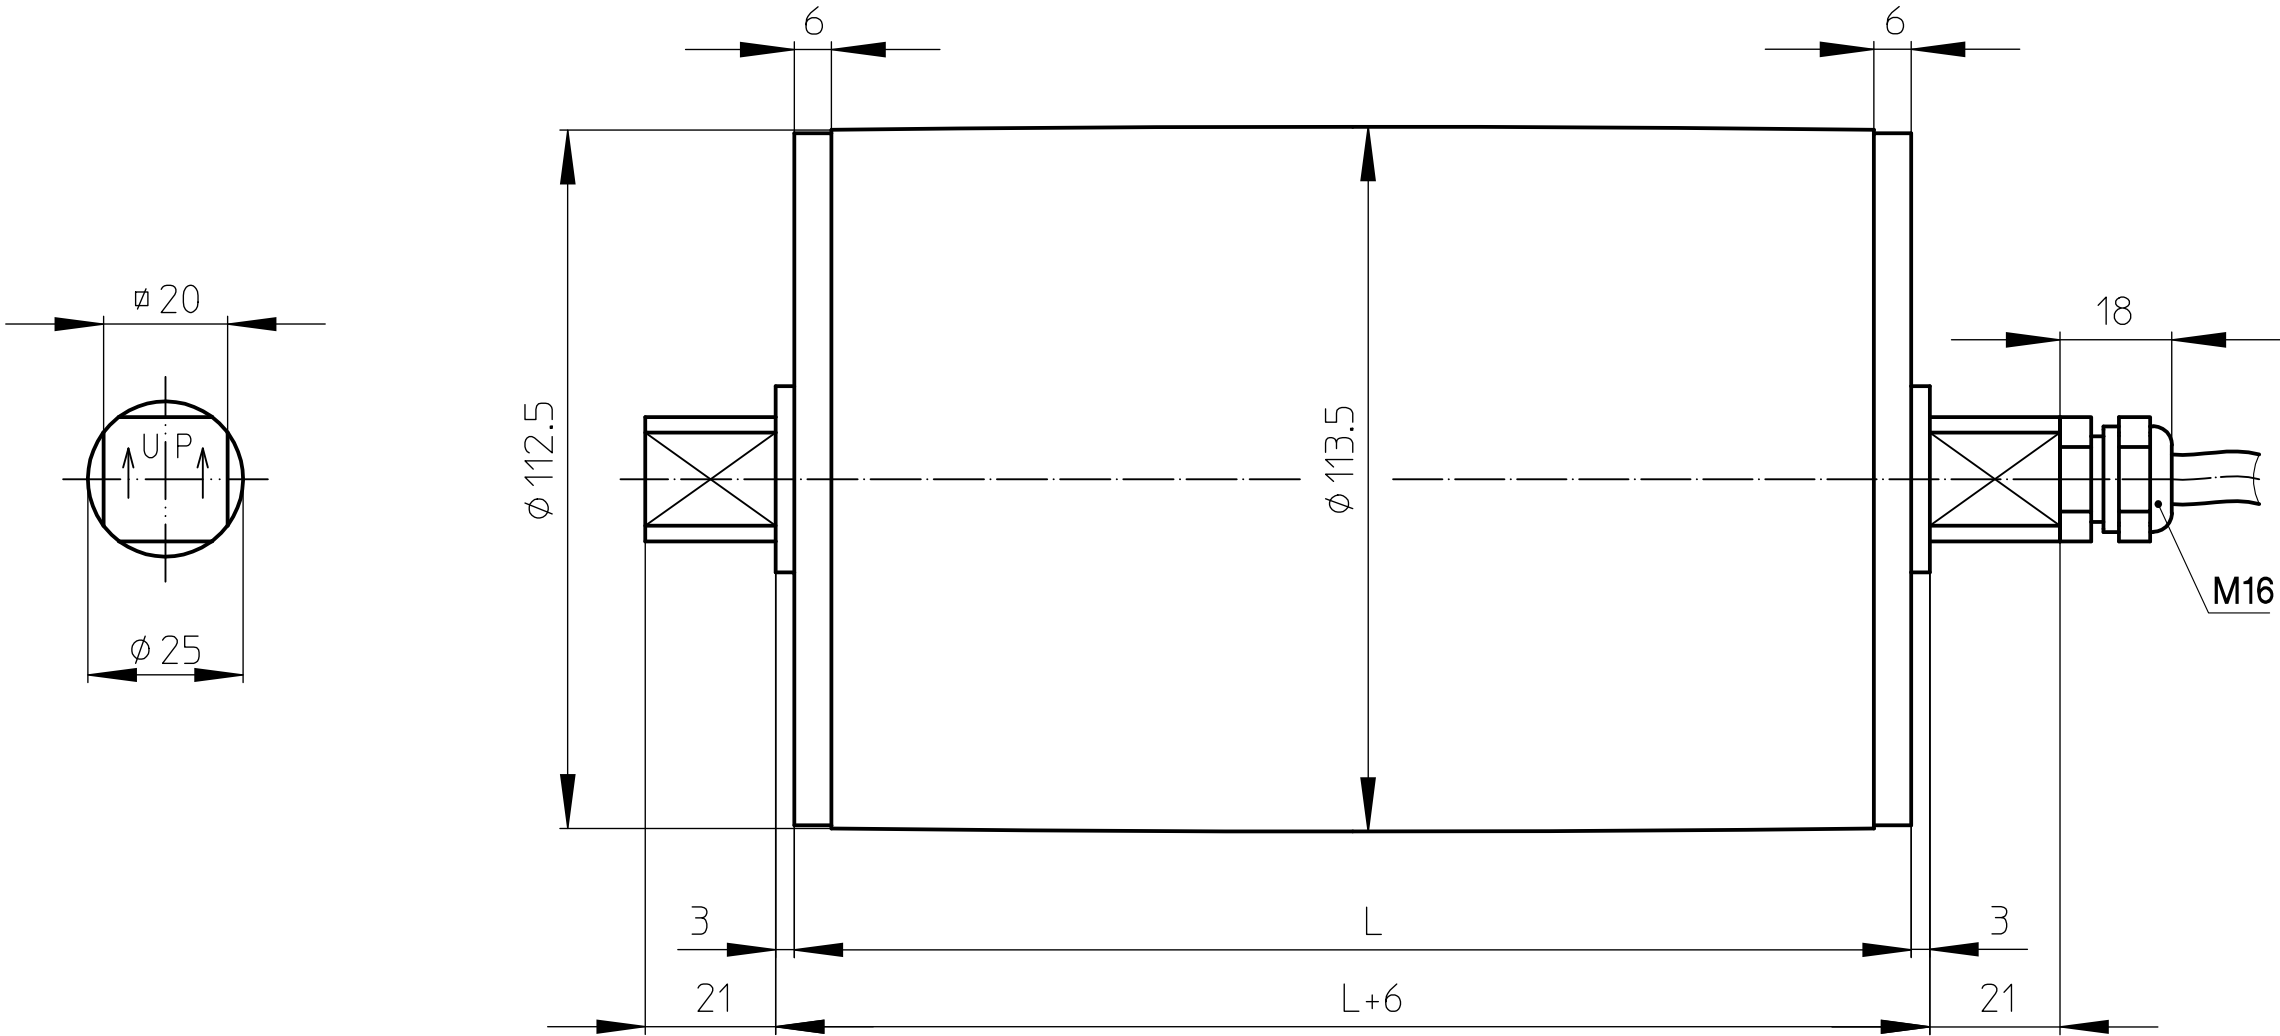

mild steel Drummotor with straight connector

MS_TM113B25_OPTION 1

16-01-2012

VAN DER GRAAF B.V.

VOLLENHOVE-HOLLAND

Telephone :+31(0)527-241441
 Telefax :+31(0)527-241488

TM113B25 CR

stainless steel Drummotor with polyamide junctionbox