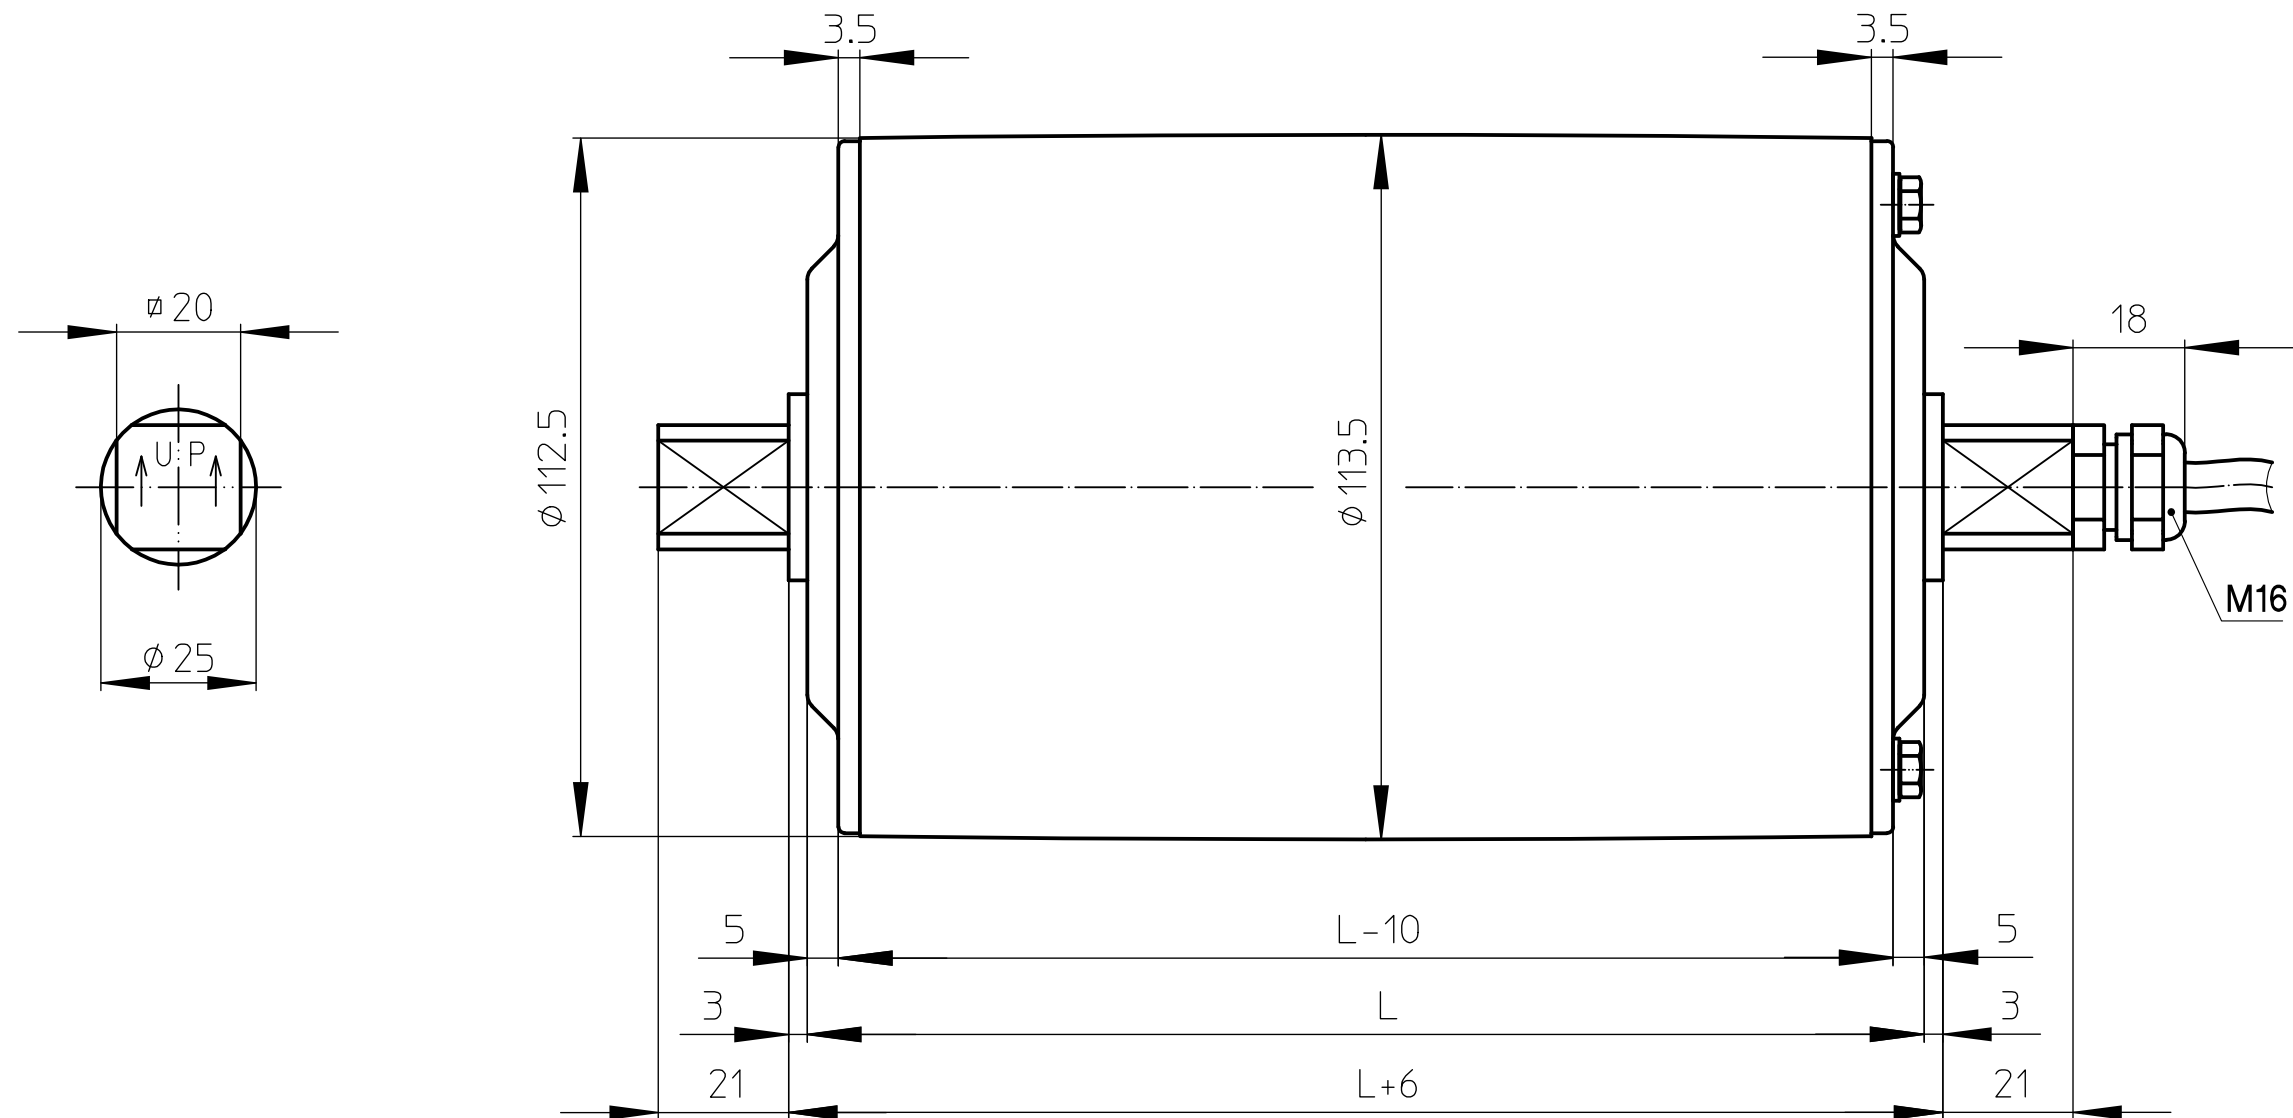

MS_TM113B25_CR_KKKU

16-01-2012

VAN DER GRAAF B.V.

VOLLENHOVE-HOLLAND

Telephone :+31(0)527-241441
Telefax :+31(0)527-241488

TM113B25 CR Option 1

stainless steel Drummotor with straight connector

MS_TM113B25_CR_OPTION 1