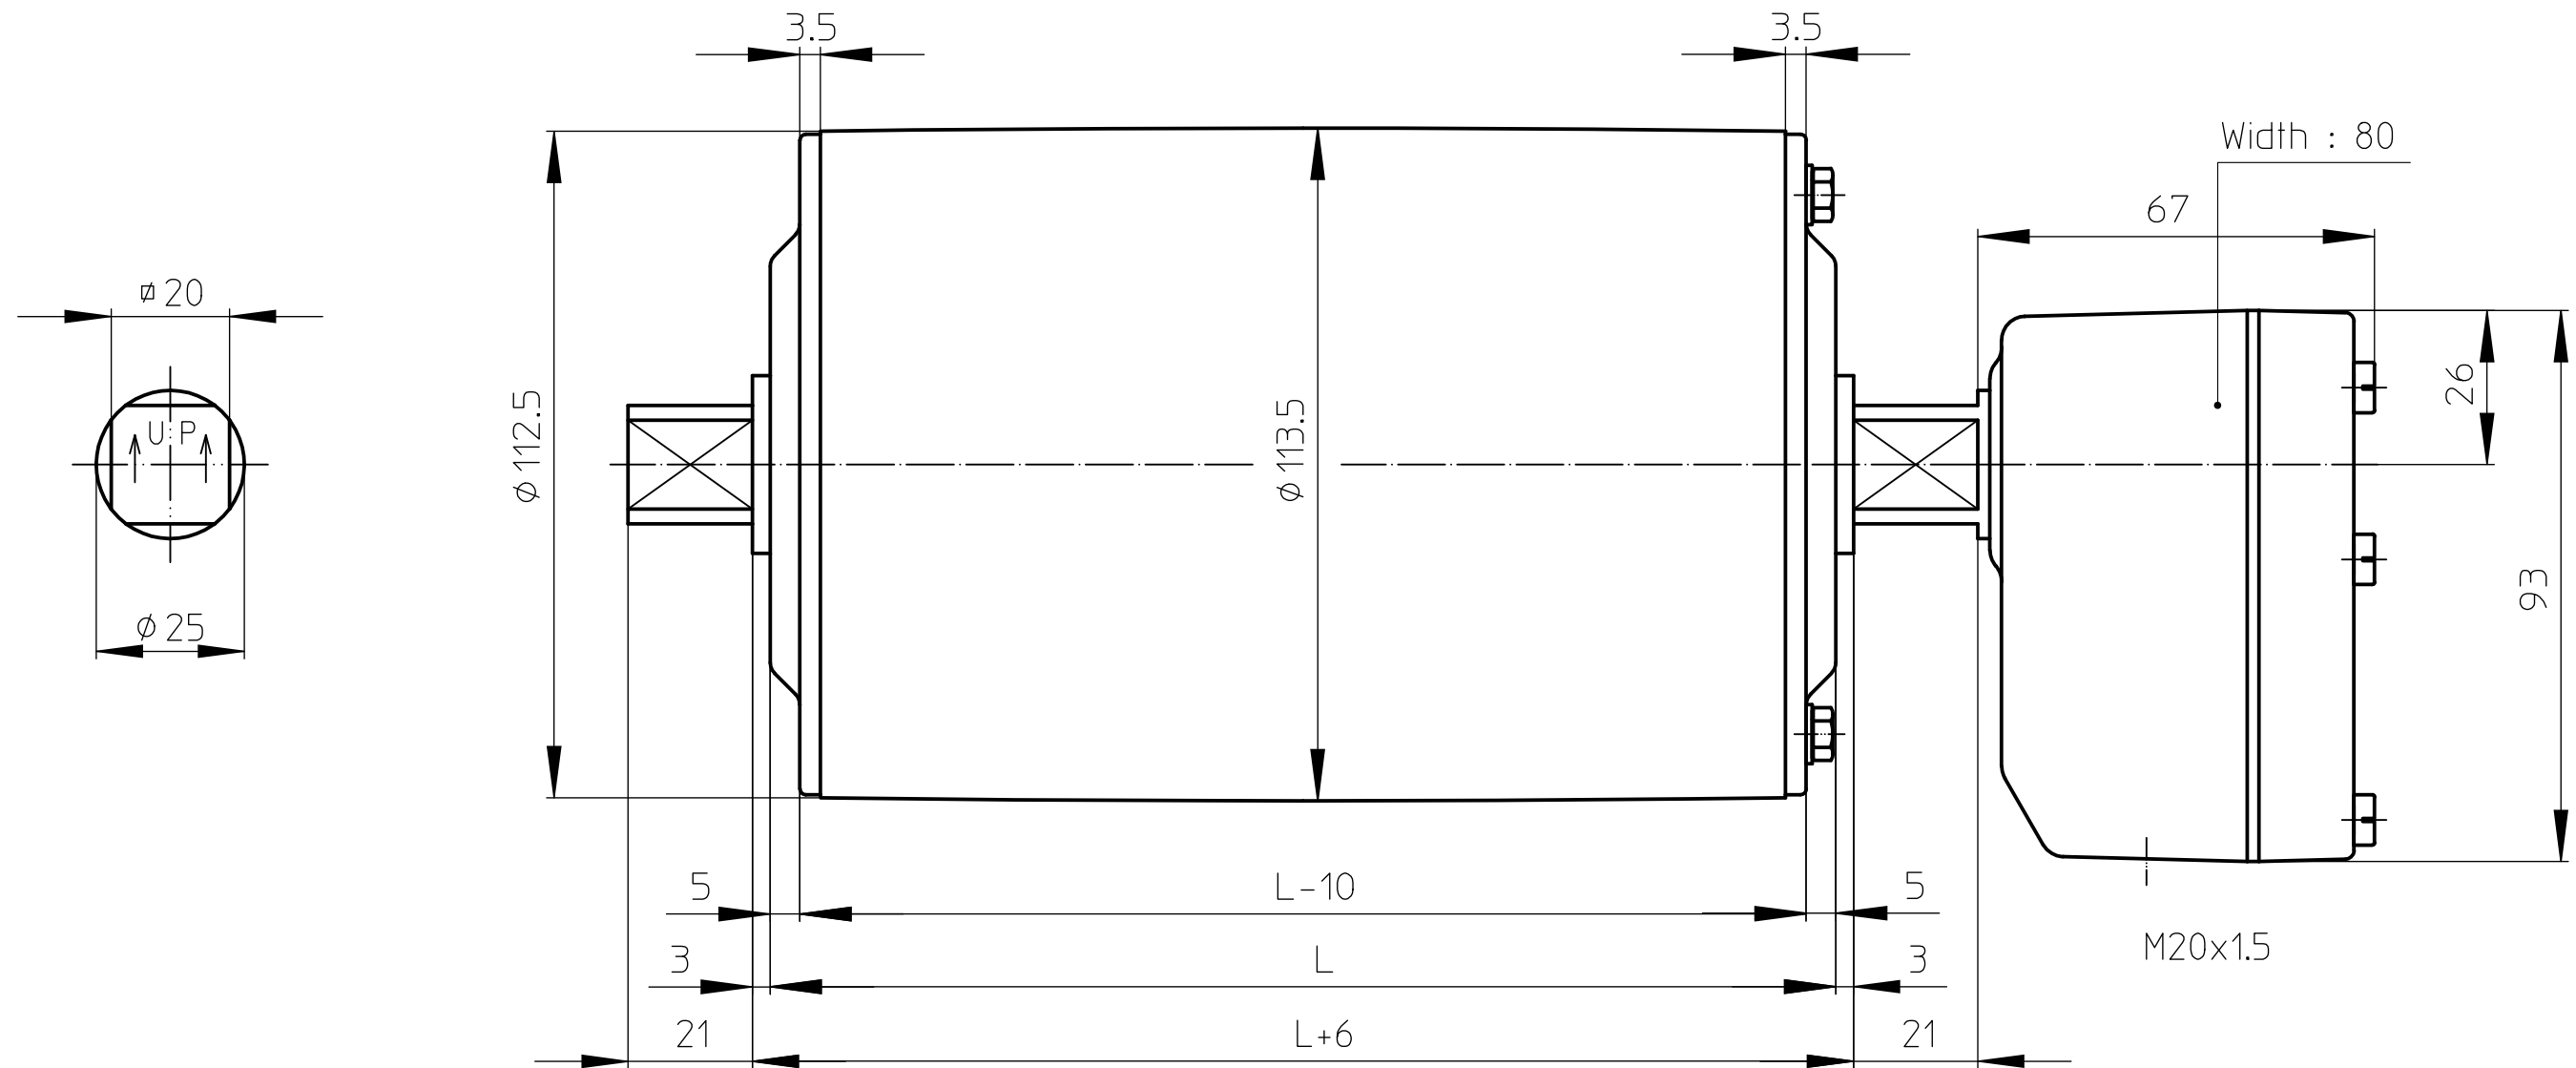

MS_TM113B25_CR_KKKU

16-01-2012

VAN DER GRAAF B.V.

VOLLENHOVE-HOLLAND

Telephone :+31(0)527-241441
Telefax :+31(0)527-241488

TM113B25 CR Option 1

stainless steel Drummotor with straight connector

MS_TM113B25_CR_OPTION 1