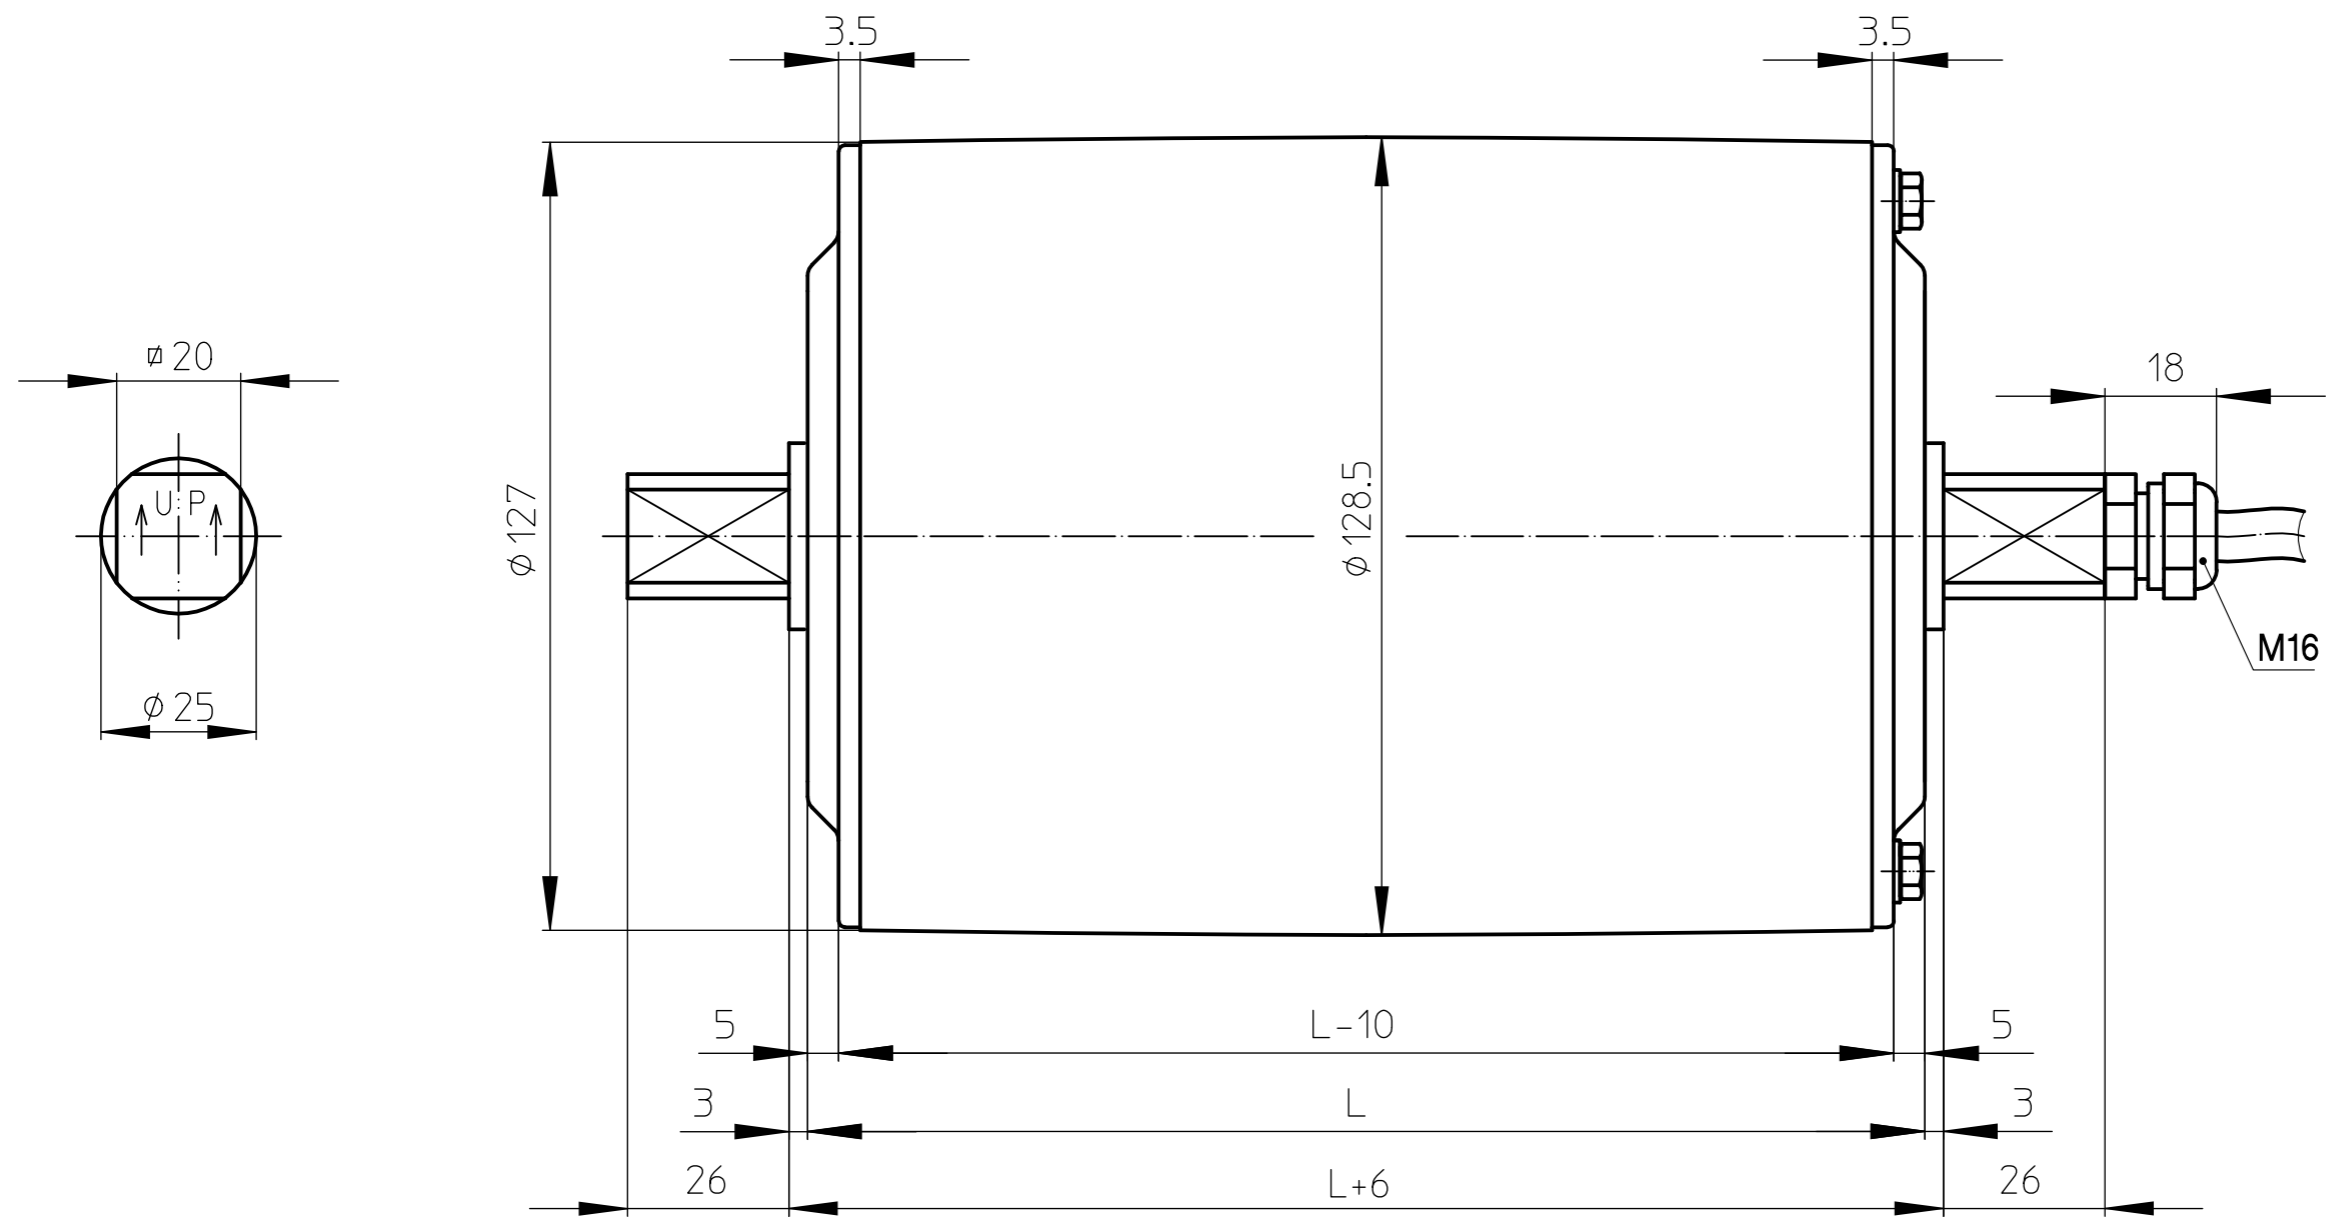

TM127B25 CR Option 1

stainless steel Drummotor with straight connector

MS_TM127B25_CR_OPTION 1

17-01-2012

VAN DER GRAAF B.V.

VOLLENHOVE-HOLLAND

Telephone :+31(0)527-241441
Telefax :+31(0)527-241488