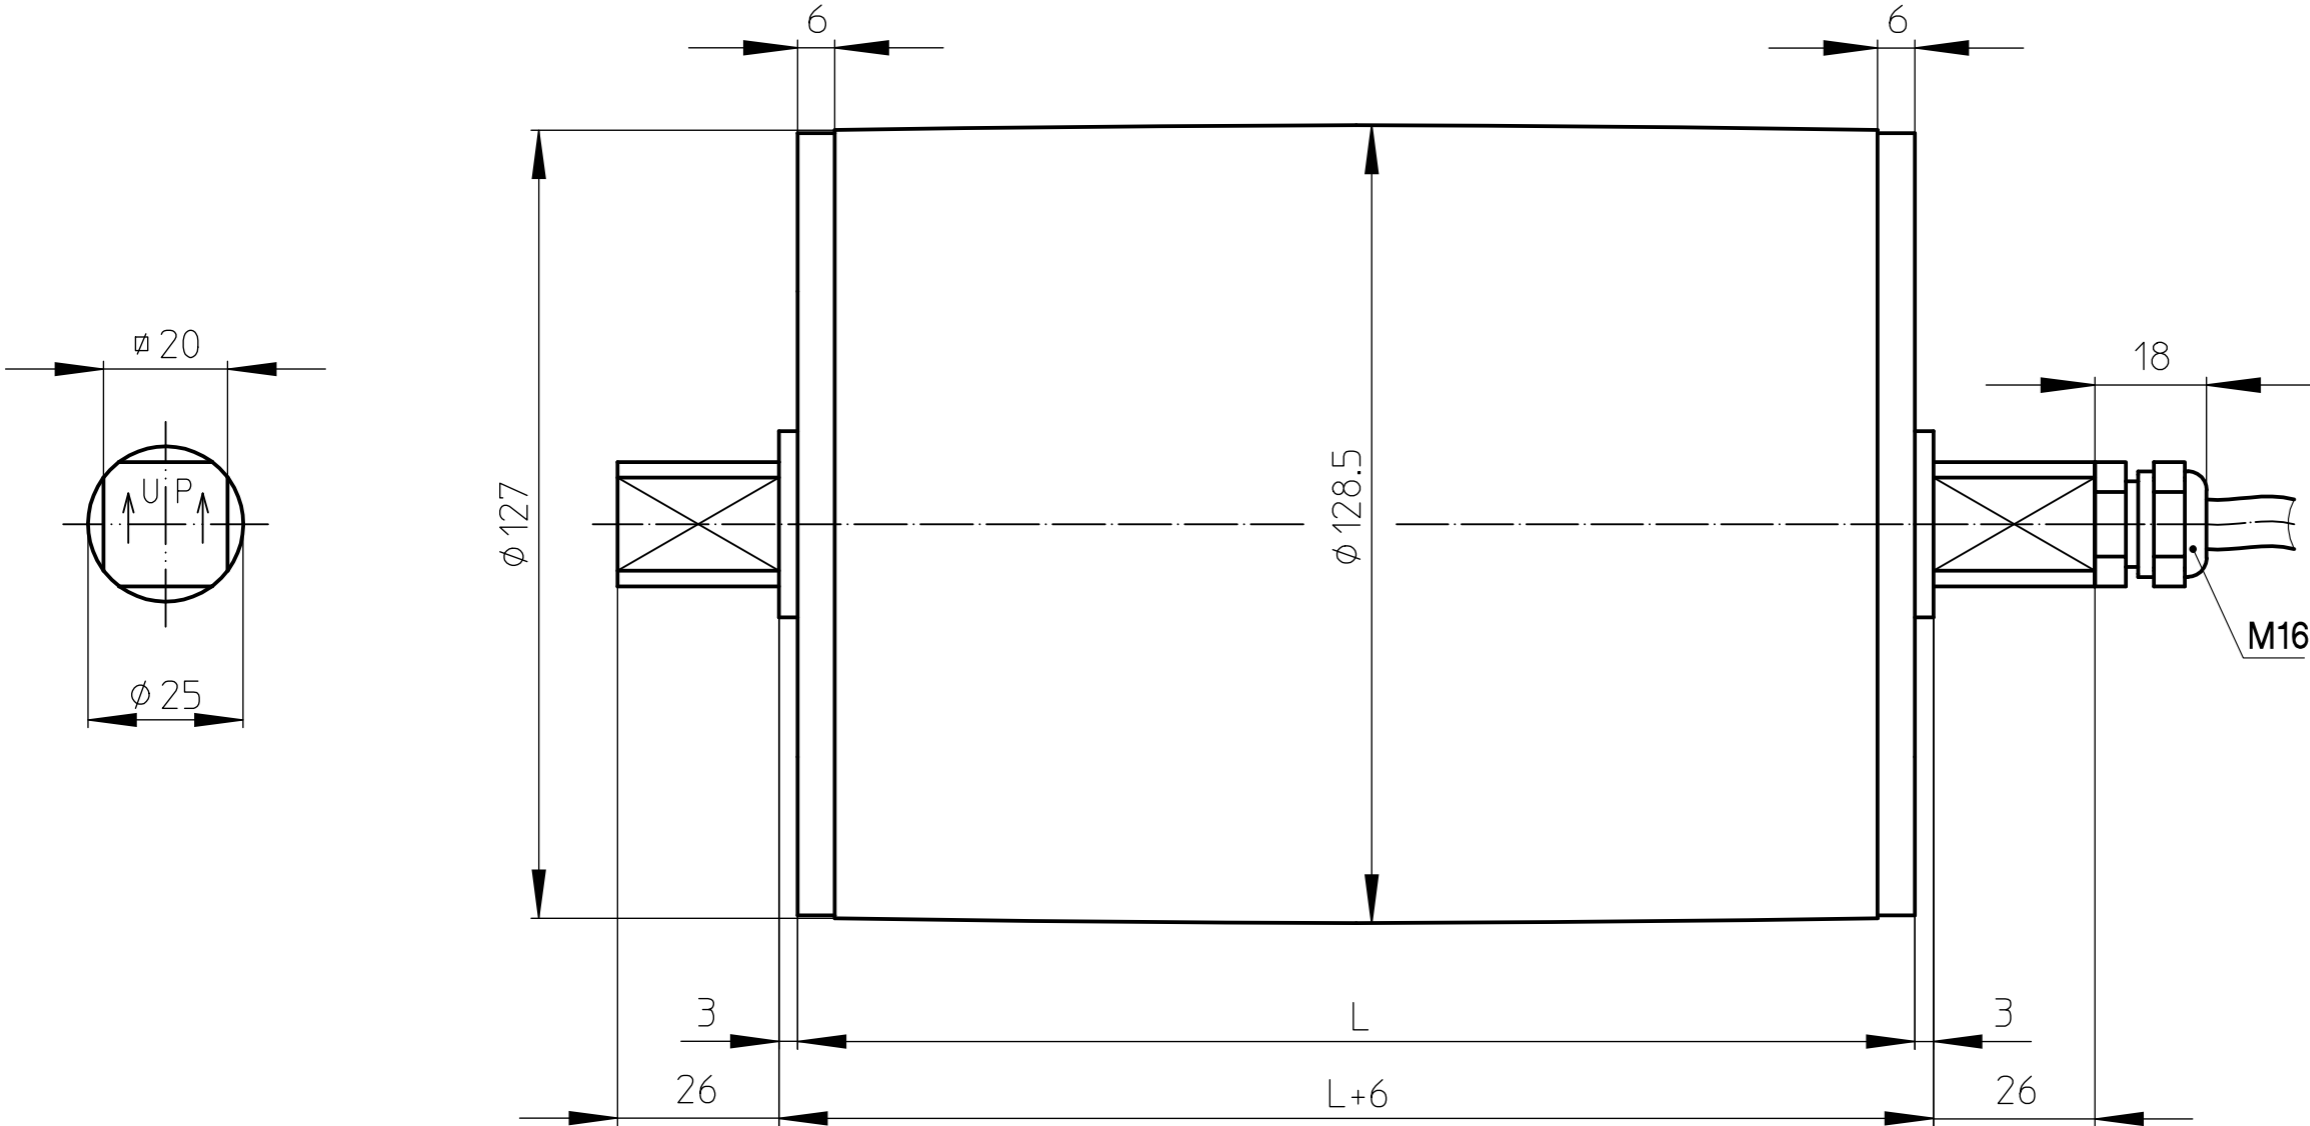

mild steel Drummotor with straight connector

MS_TM127A25_OPTION 1

17-01-2012

VAN DER GRAAF B.V.

VOLLENHOVE-HOLLAND

Telephone :+31(0)527-241441
Telefax :+31(0)527-241488

TM127B25 Option 1

mild steel Drummotor with straight connector