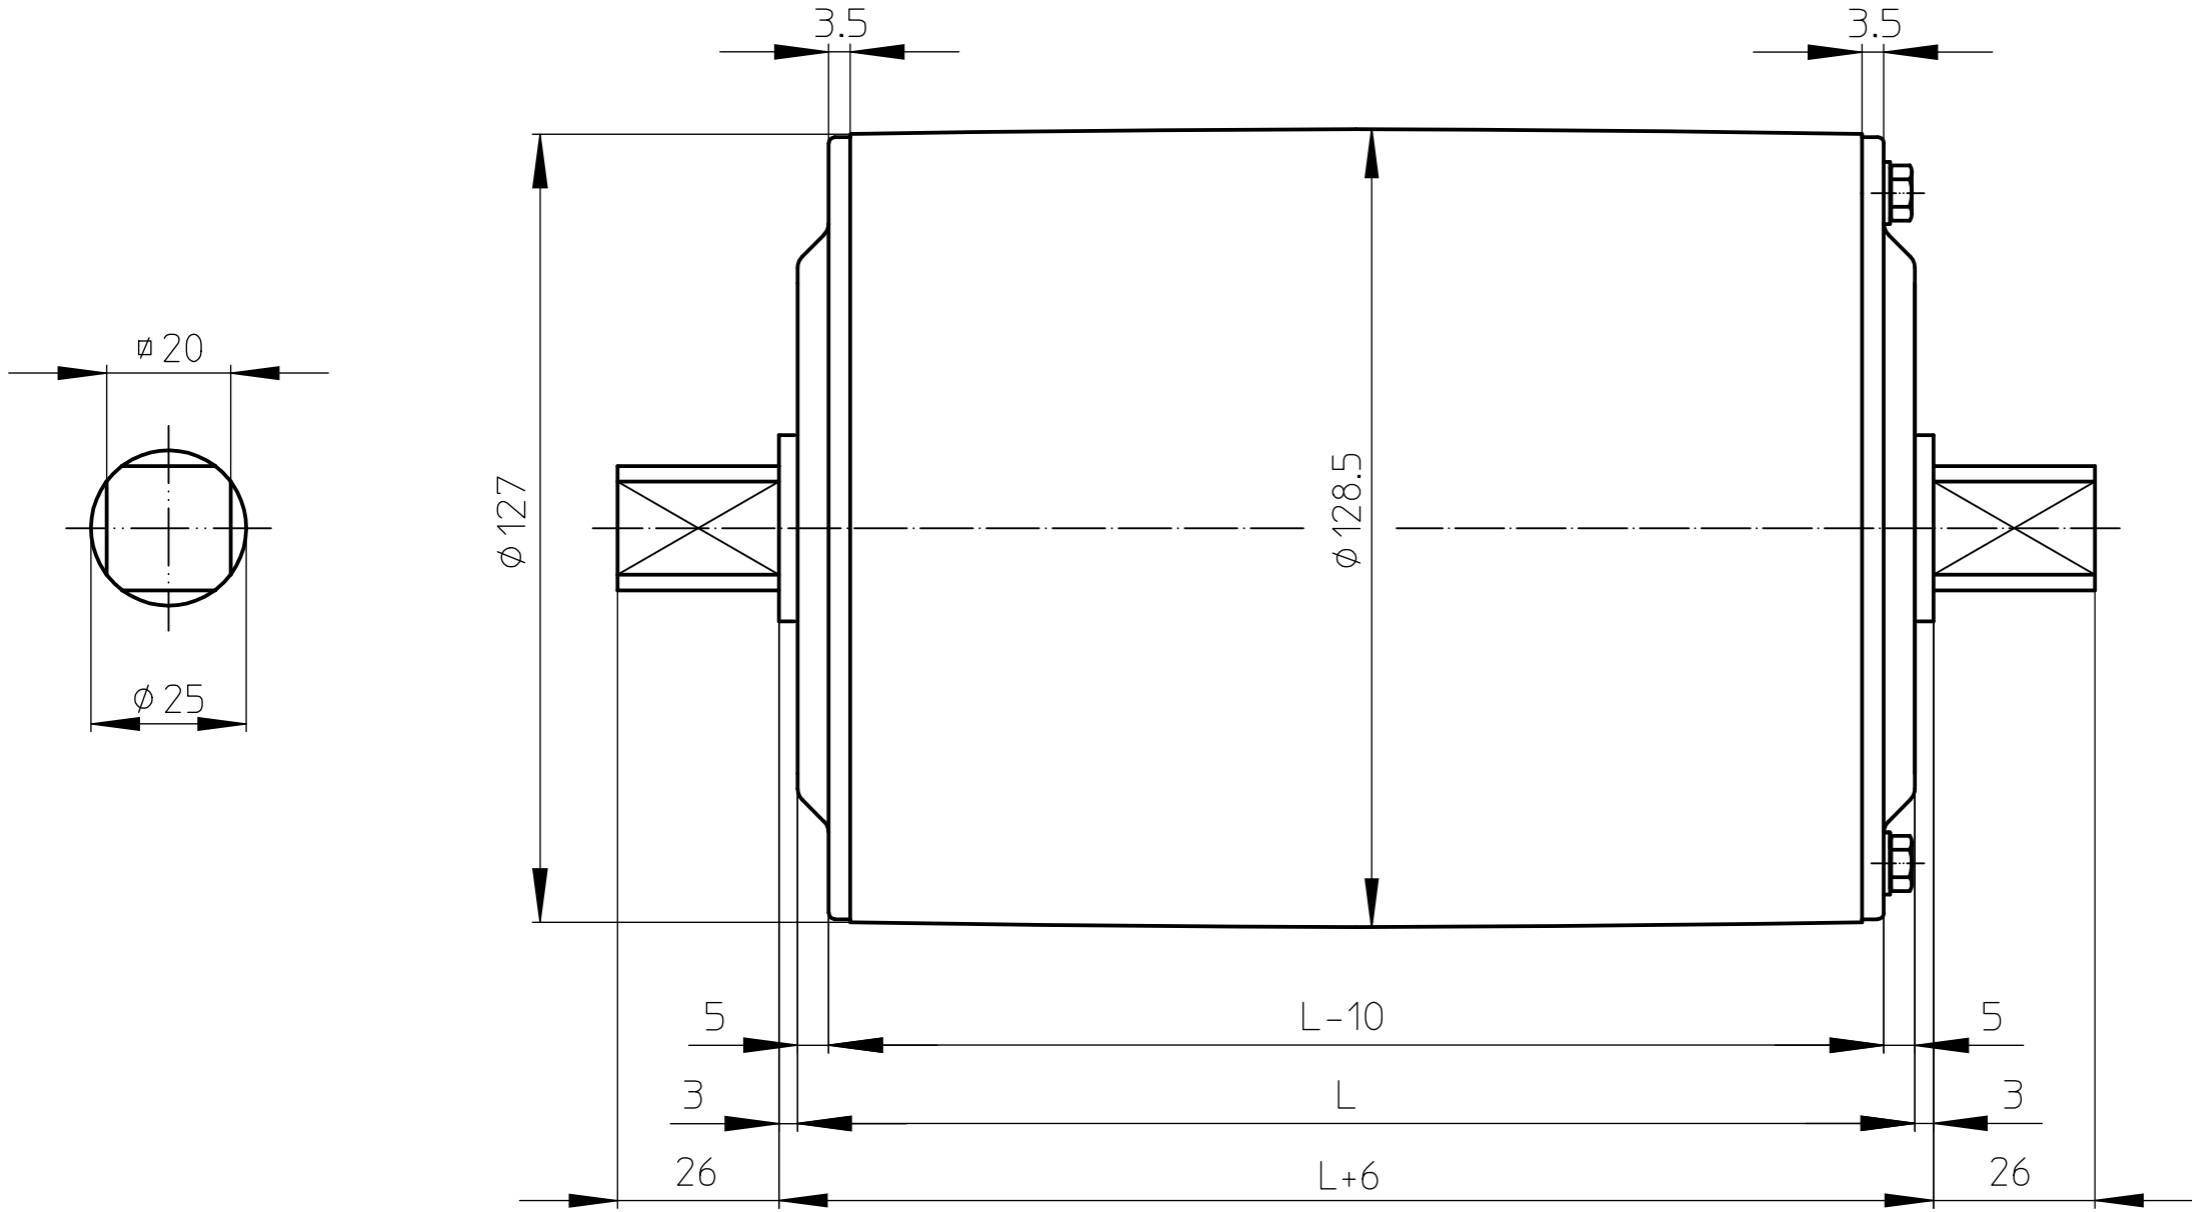

KT127B25 CR
stainless steel Taildrum

MS_KT127B25_CR

16-01-2012

VAN DER GRAAF B.V.

VOLLENHOVE-HOLLAND

Telephone :+31(0)527-241441
Telefax :+31(0)527-241488