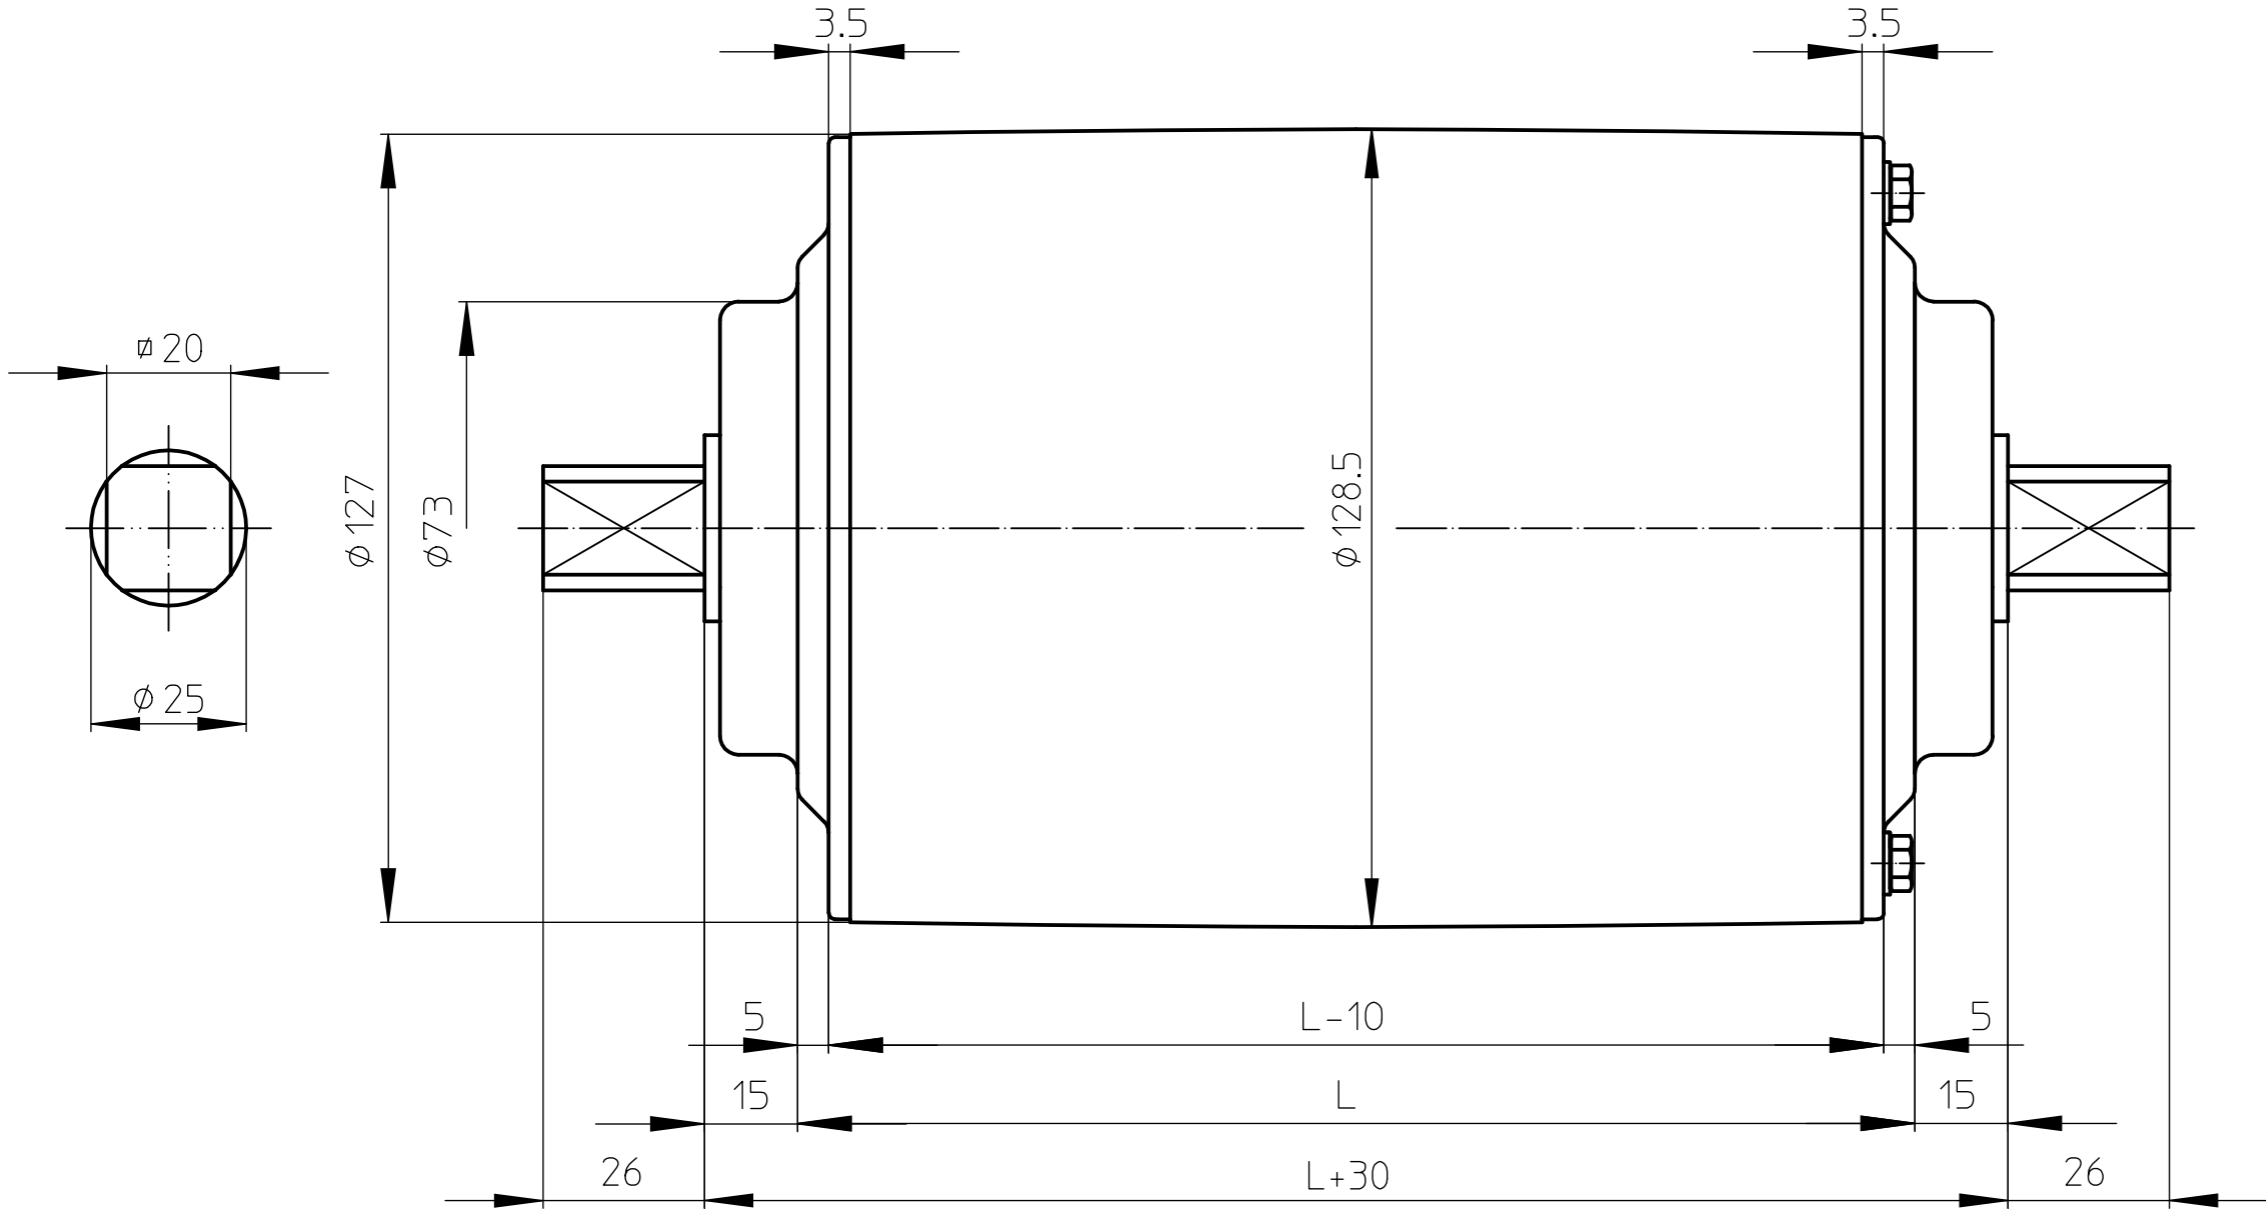

KT127B25
mild steel Taildrum

MS_KT127B25

17-01-2012

 **VAN DER GRAAF B.V.** VOLLENHOVE-HOLLAND
Telephone :+31(0)527-241441
Telefax :+31(0)527-241488

KT127A25 CR
 stainless steel Taildrum

MS_KT127A25_CR

16-01-2012