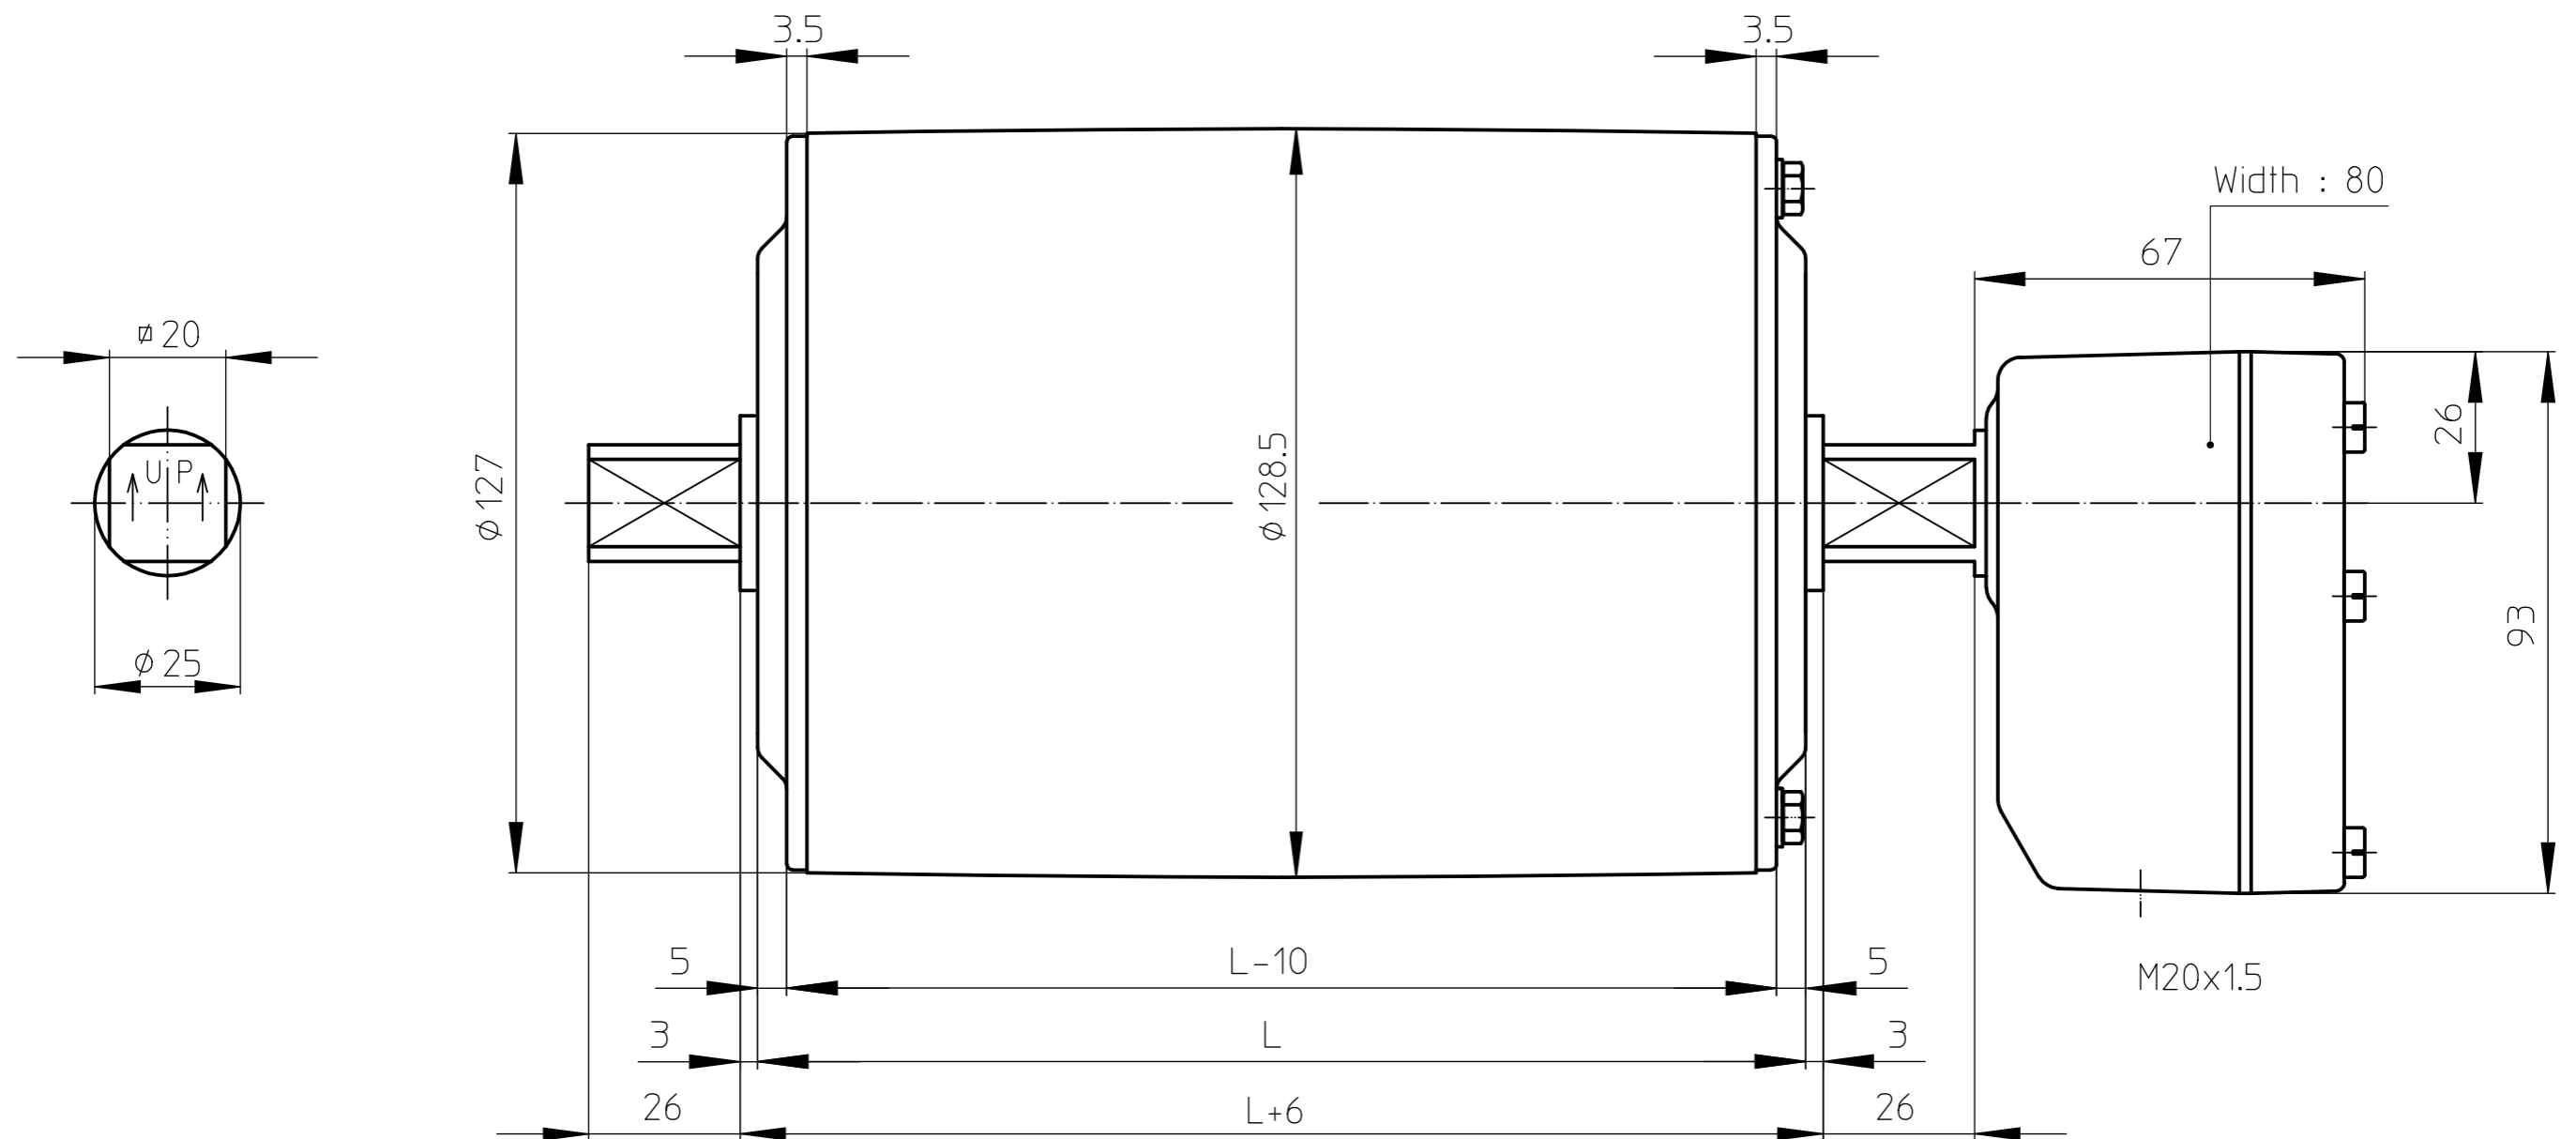

MS_TM127B25_OPTION 1

17-01-2012

VAN DER GRAAF B.V.

VOLLENHOVE-HOLLAND

Telephone :+31(0)527-241441
Telefax :+31(0)527-241488

TM127B25 CR

stainless steel Drummotor with polyamide junctionbox

MS_TM127B25_CR_KKKU