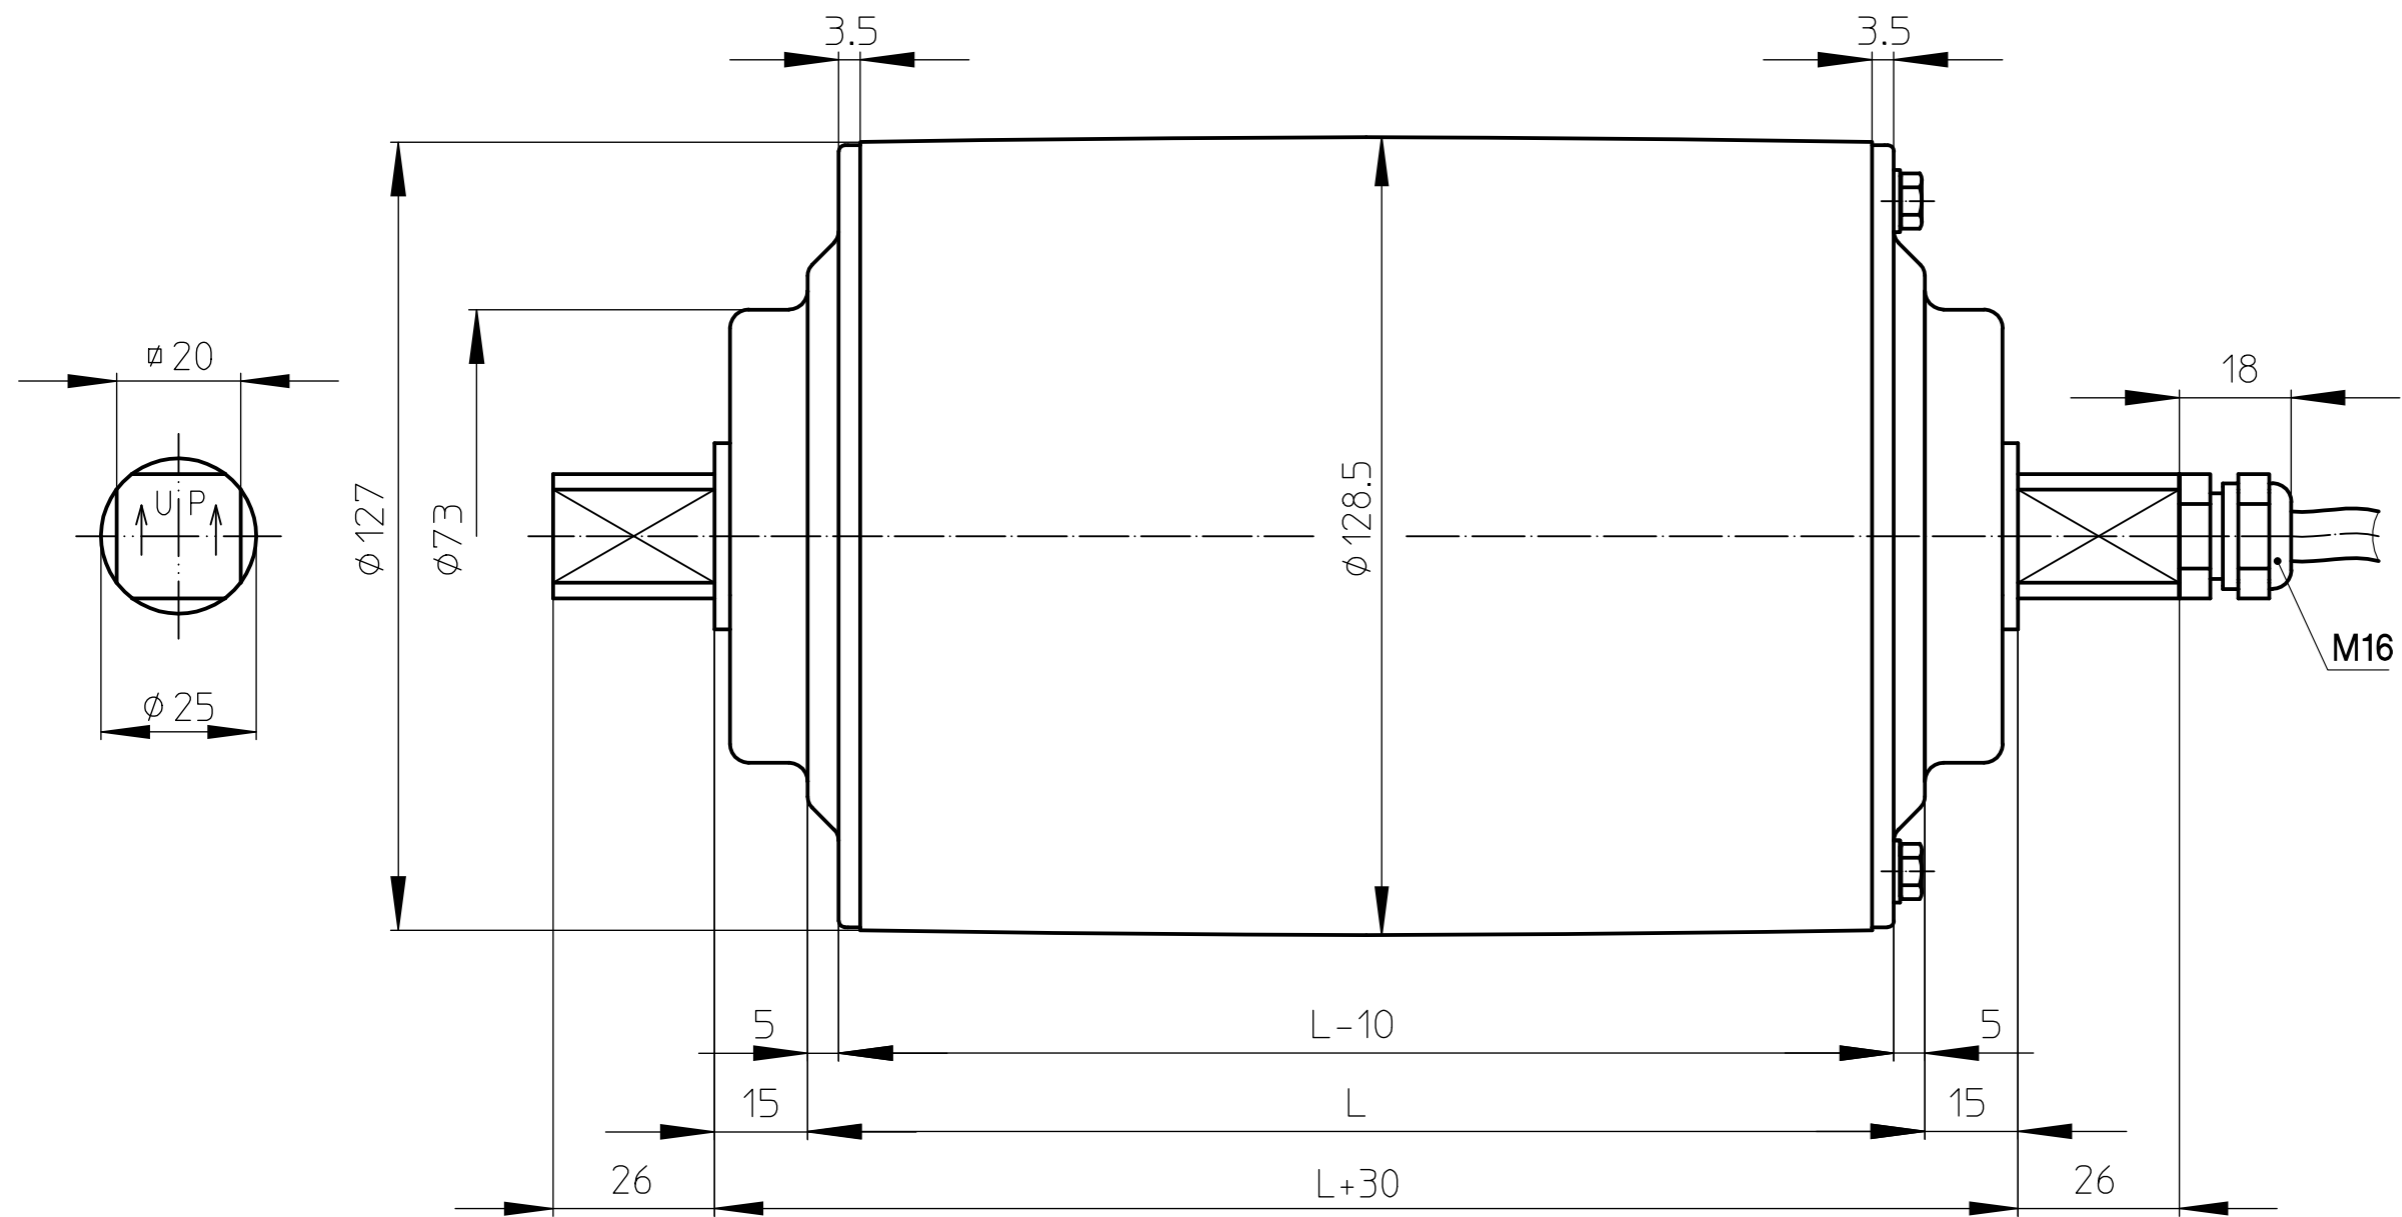

17-01-2012

VAN DER GRAAF B.V.

VOLLENHOVE-HOLLAND

Telephone :+31(0)527-241441
Telefax :+31(0)527-241488

TM127A25 CR Option 1

stainless steel Drummotor with straight connector

MS_TM127A25_CR_OPTION 1

17-01-2012