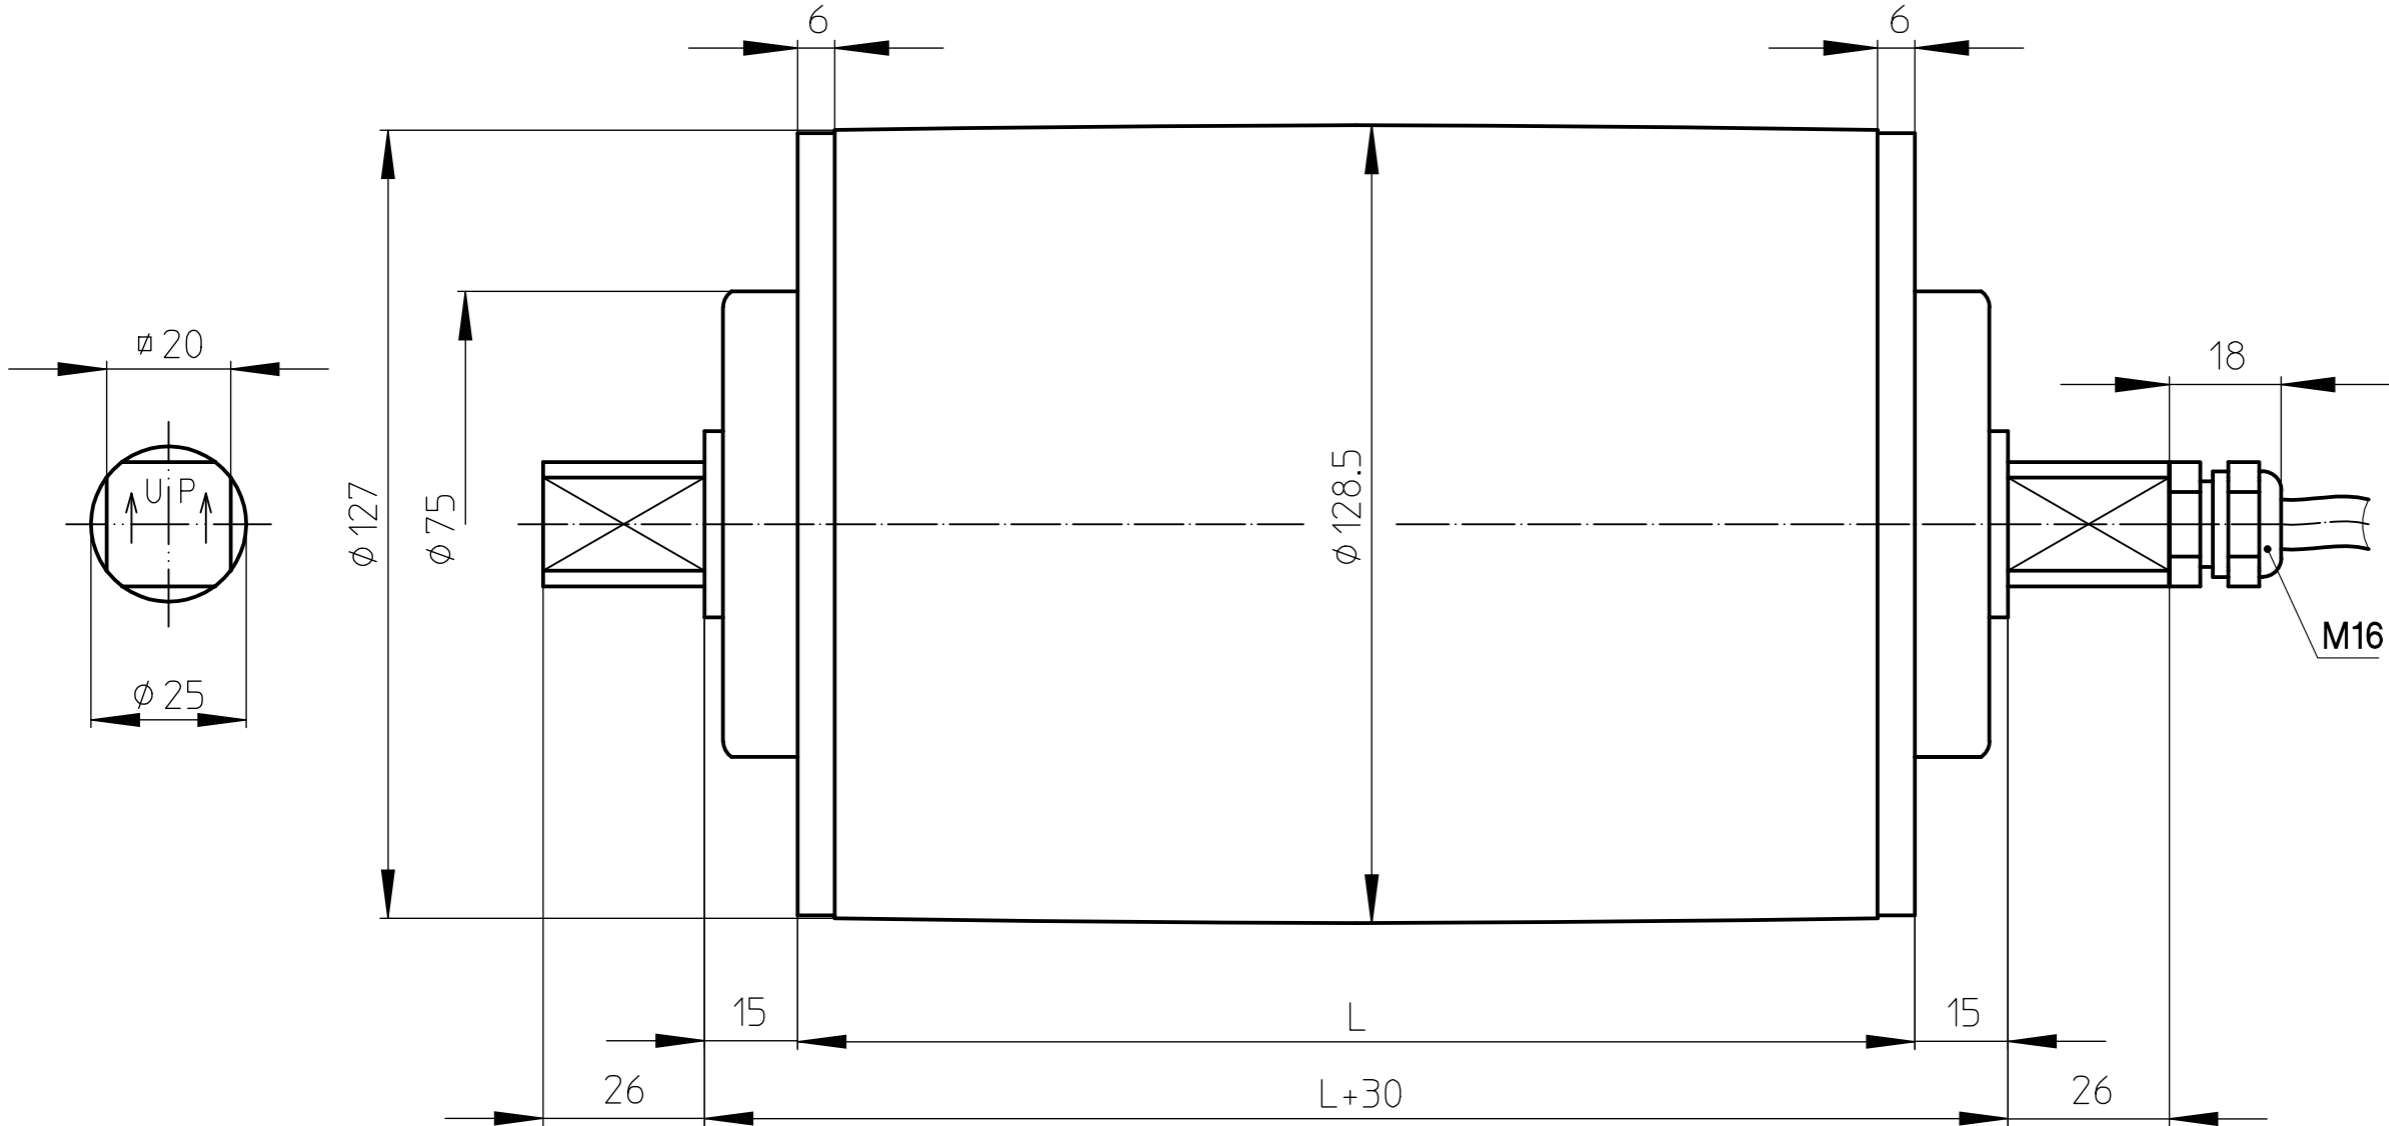

TM127A25 Option 1

mild steel Drummotor with straight connector

MS_TM127A25_OPTION 1

17-01-2012

VAN DER GRAAF B.V.

VOLLENHOVE-HOLLAND

Telephone :+31(0)527-241441
Telefax :+31(0)527-241488