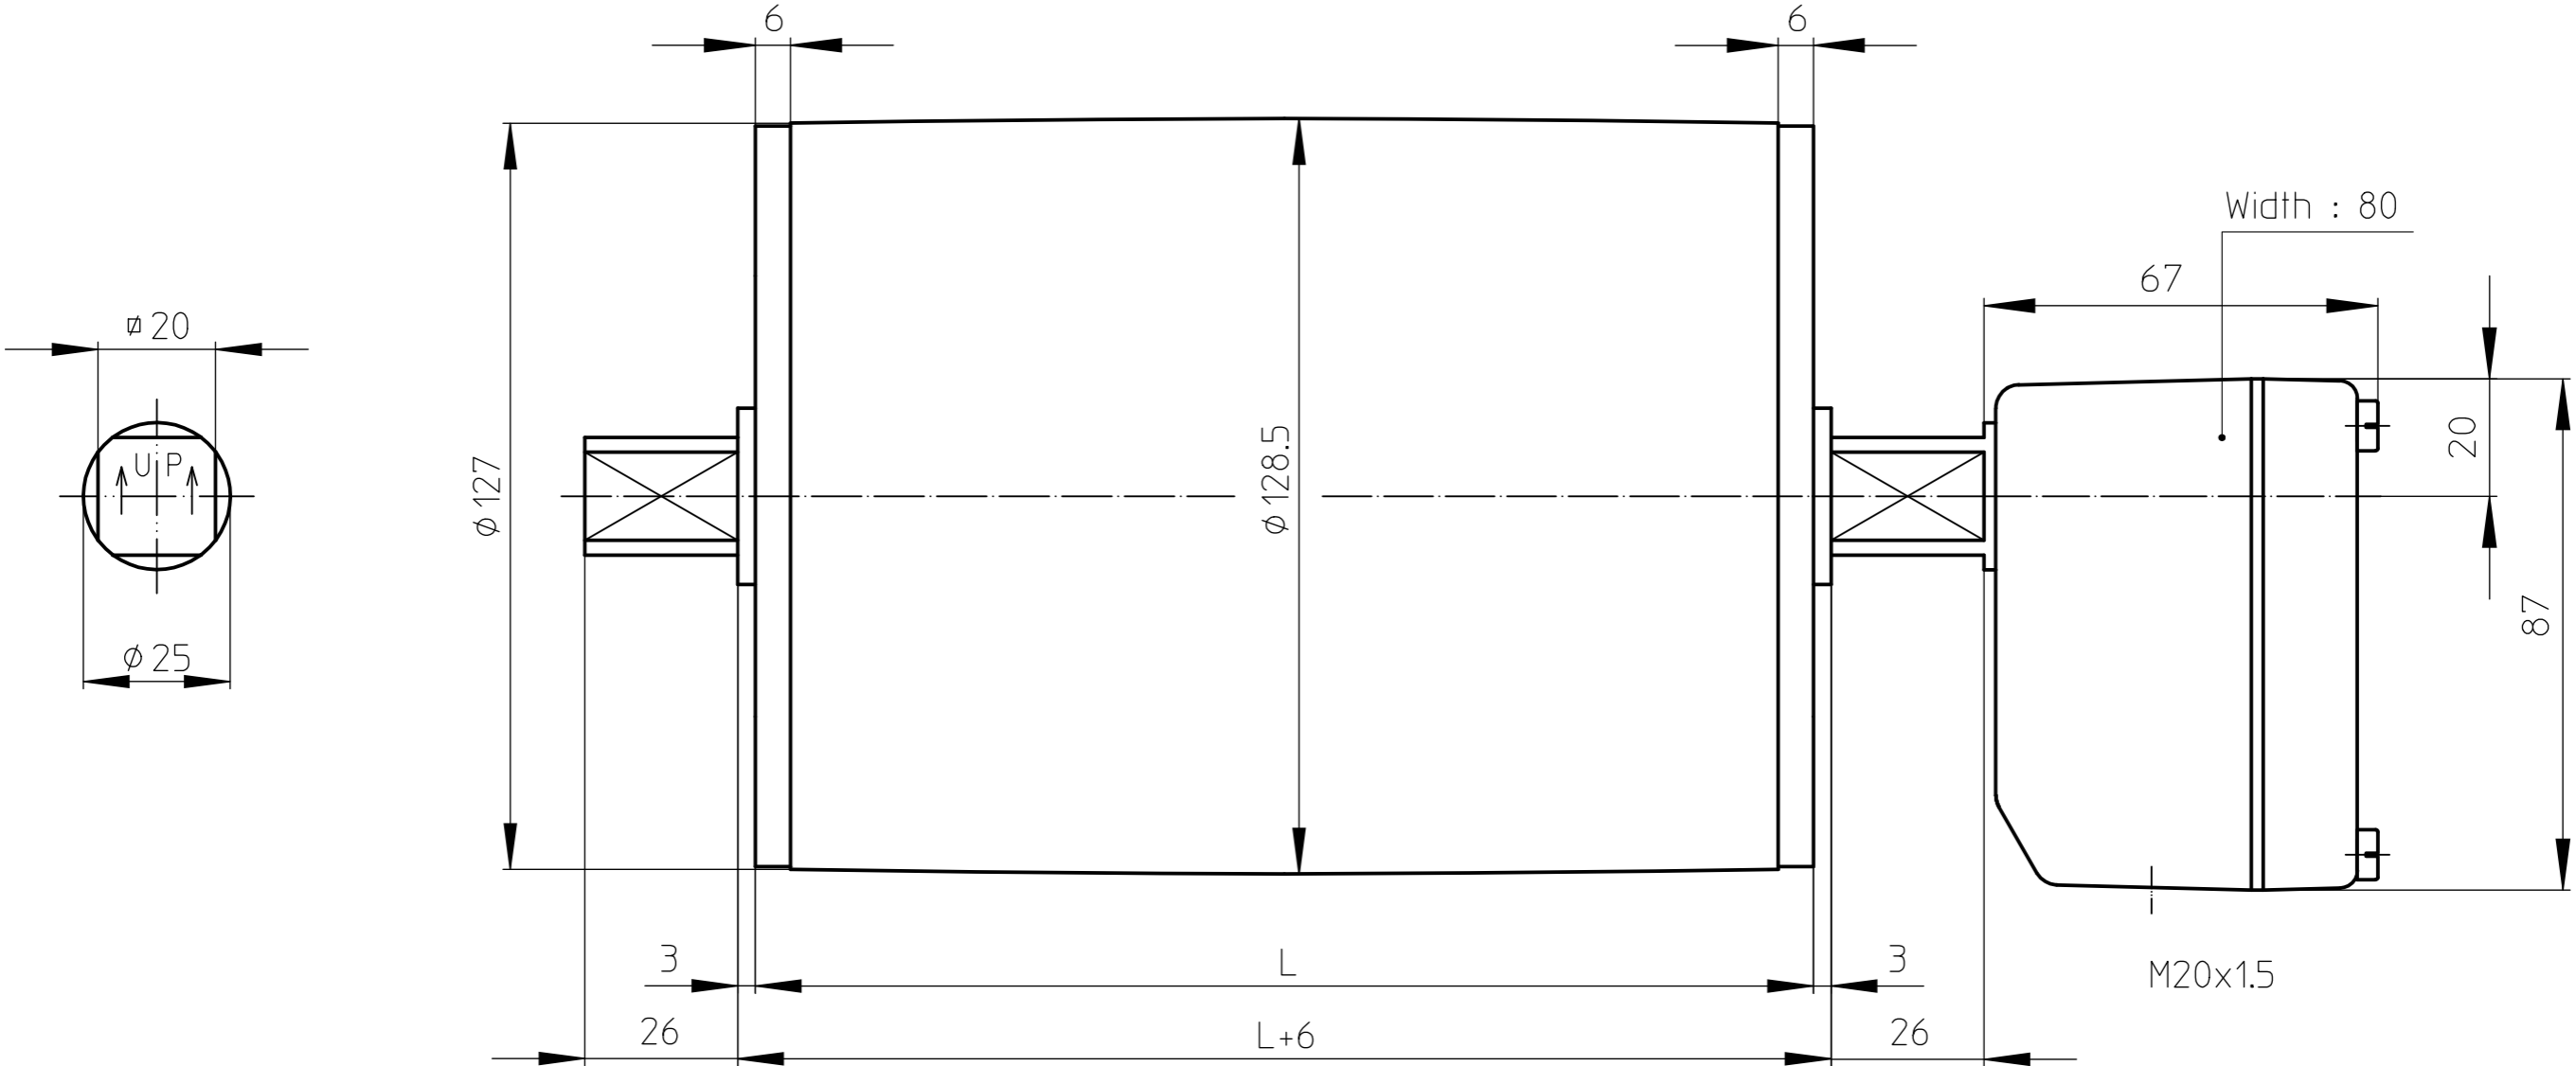

TM127B25

mild steel Drummotor with cast iron junctionbox

MS_TM127B25_KKGG

17-01-2012

VAN DER GRAAF B.V.

VOLLENHOVE-HOLLAND

Telephone :+31(0)527-241441
Telefax :+31(0)527-241488

TM127A25 Option 1