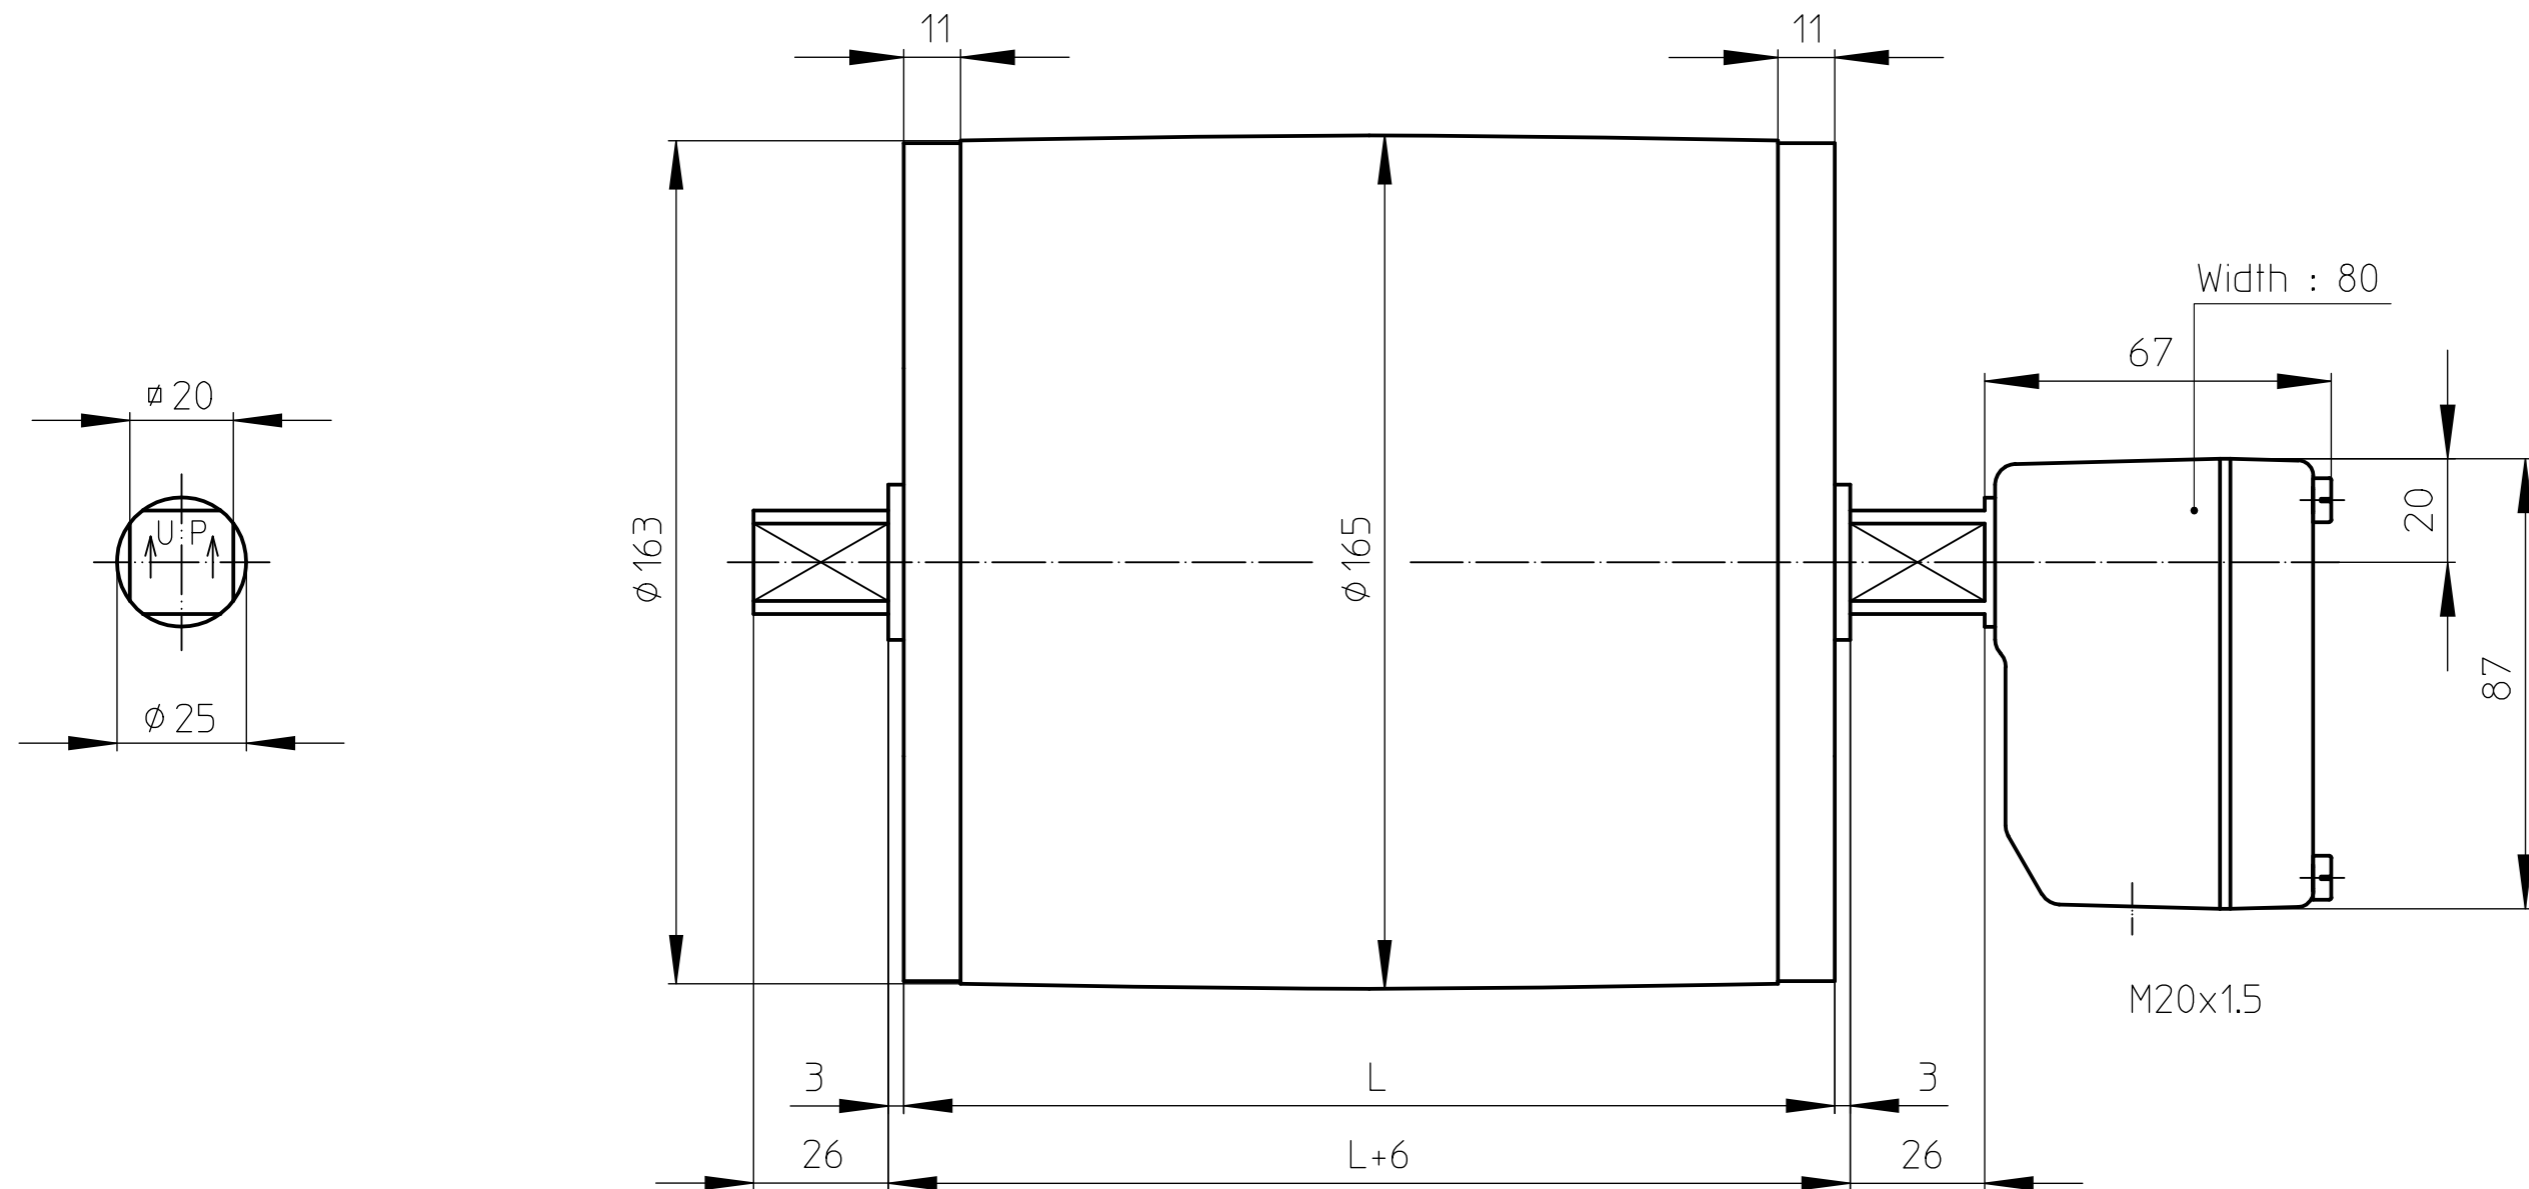

TM160B25

mild steel Drummotor with cast iron junctionbox

MS_TM160B25_KKGG

23-01-2012

VAN DER GRAAF B.V.

VOLLENHOVE-HOLLAND

Telephone :+31(0)527-241441
Telefax :+31(0)527-241488

TM160A25 Option 1