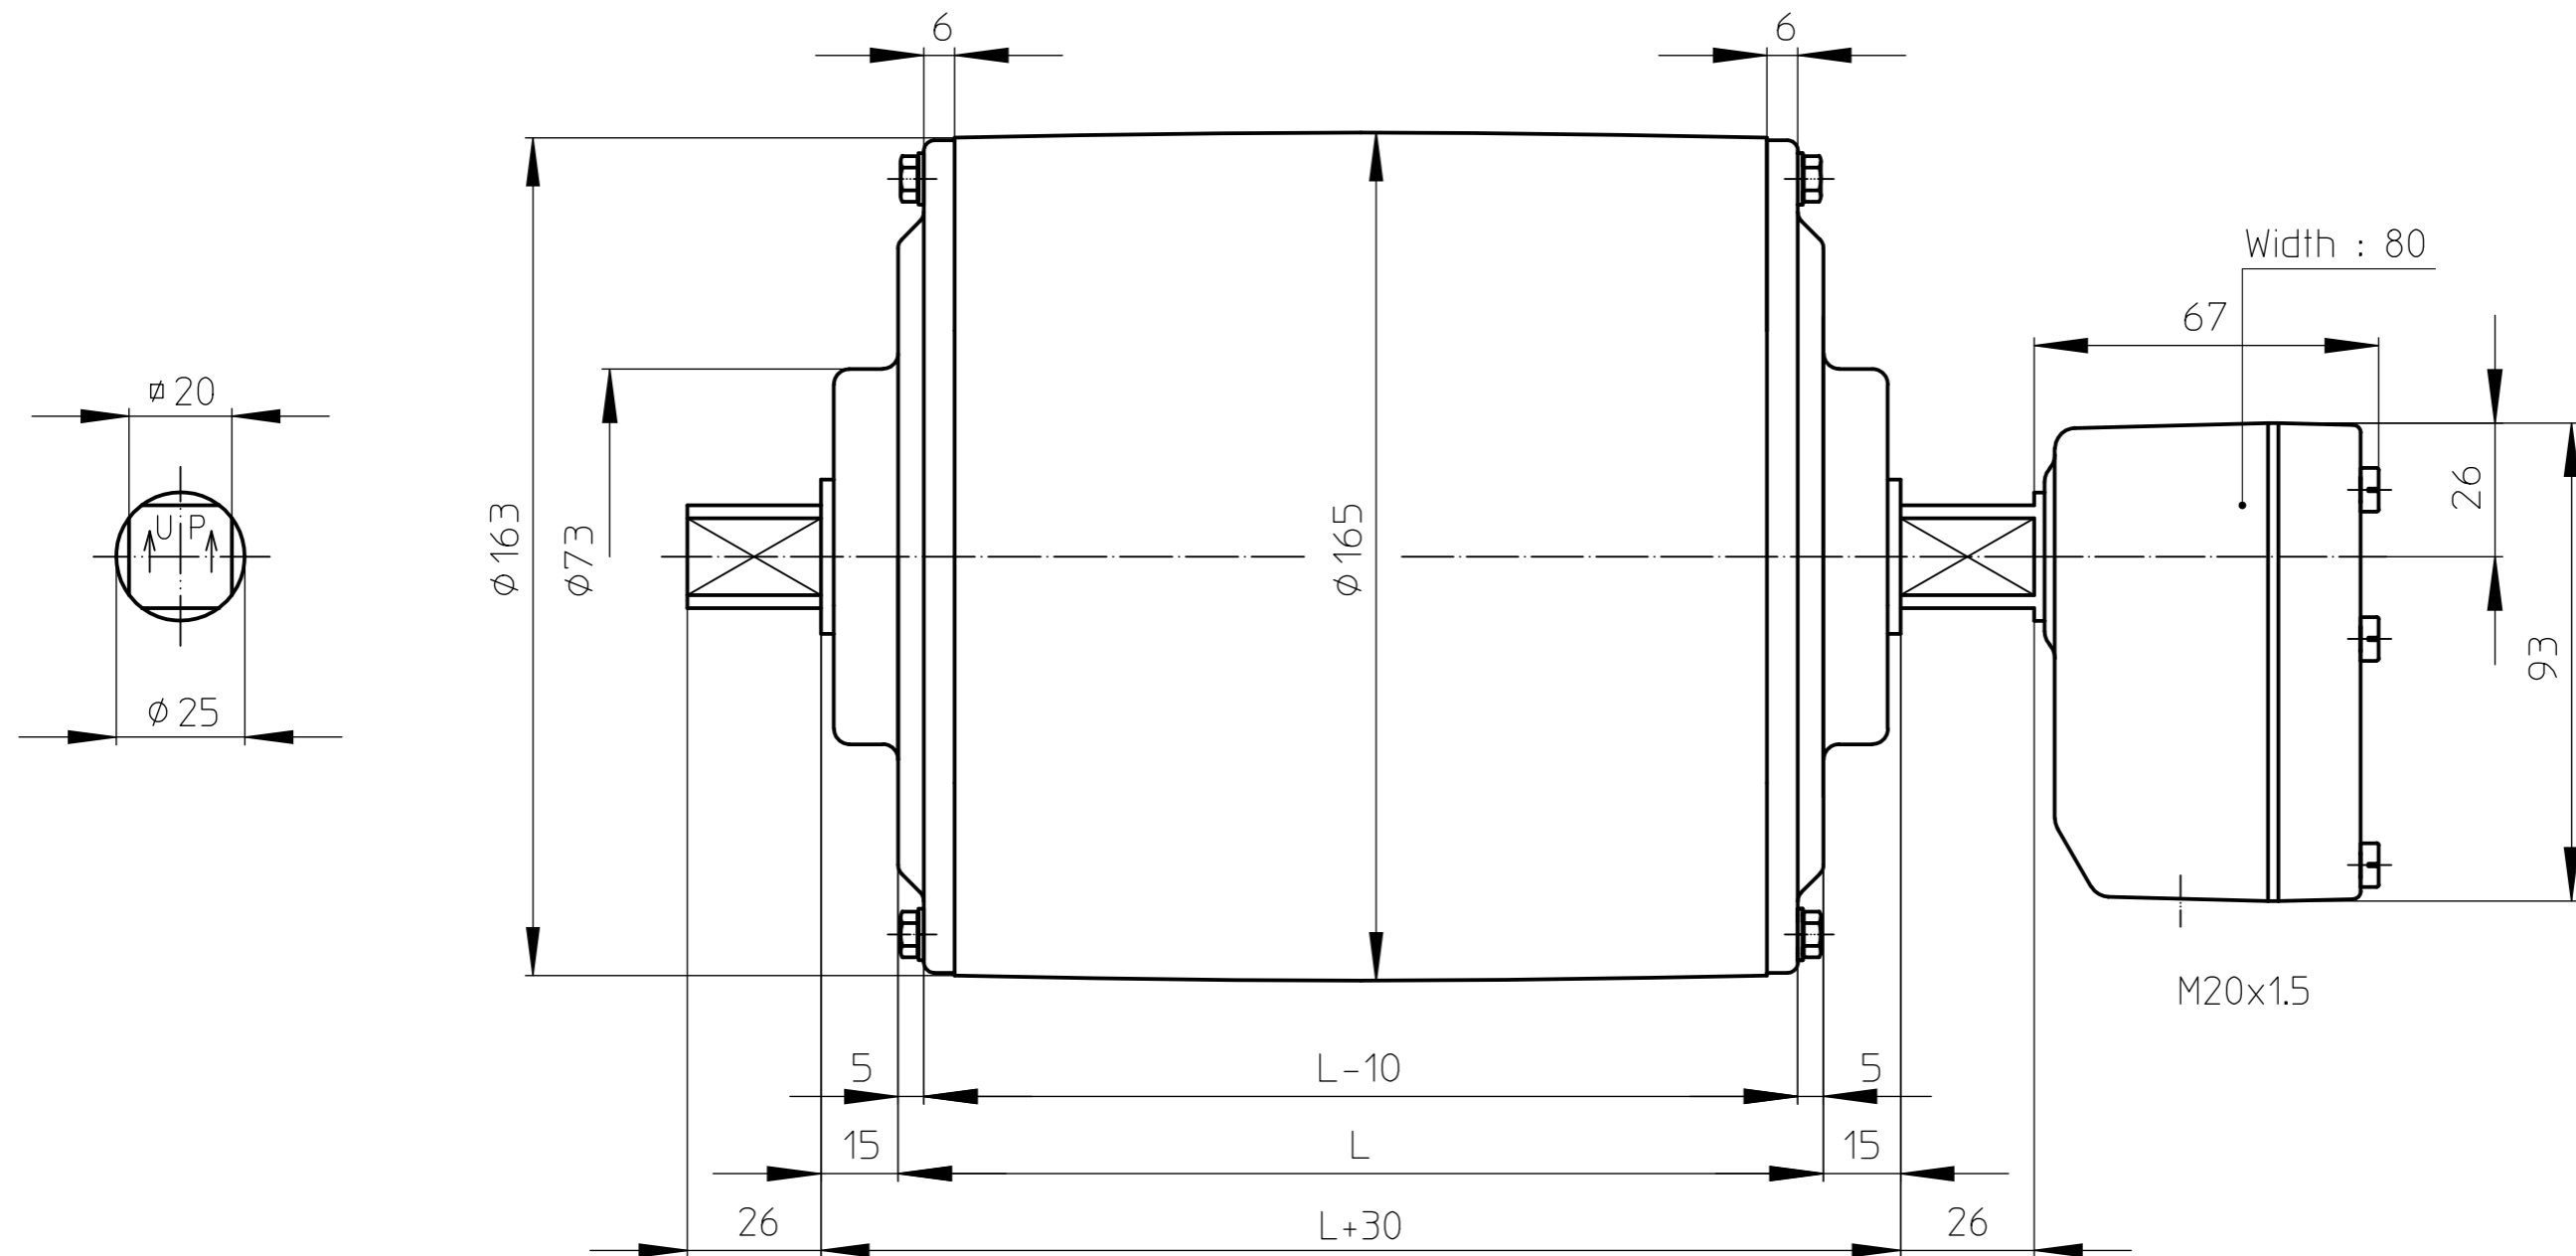

MS_TM160B25_OPTION 1

23-01-2012

VAN DER GRAAF B.V.

VOLLENHOVE-HOLLAND

Telephone :+31(0)527-241441
Telefax :+31(0)527-241488

TM160A25 CR

stainless steel Drummotor with polyamide junctionbox

MS_TM160A25_CR_KKKU