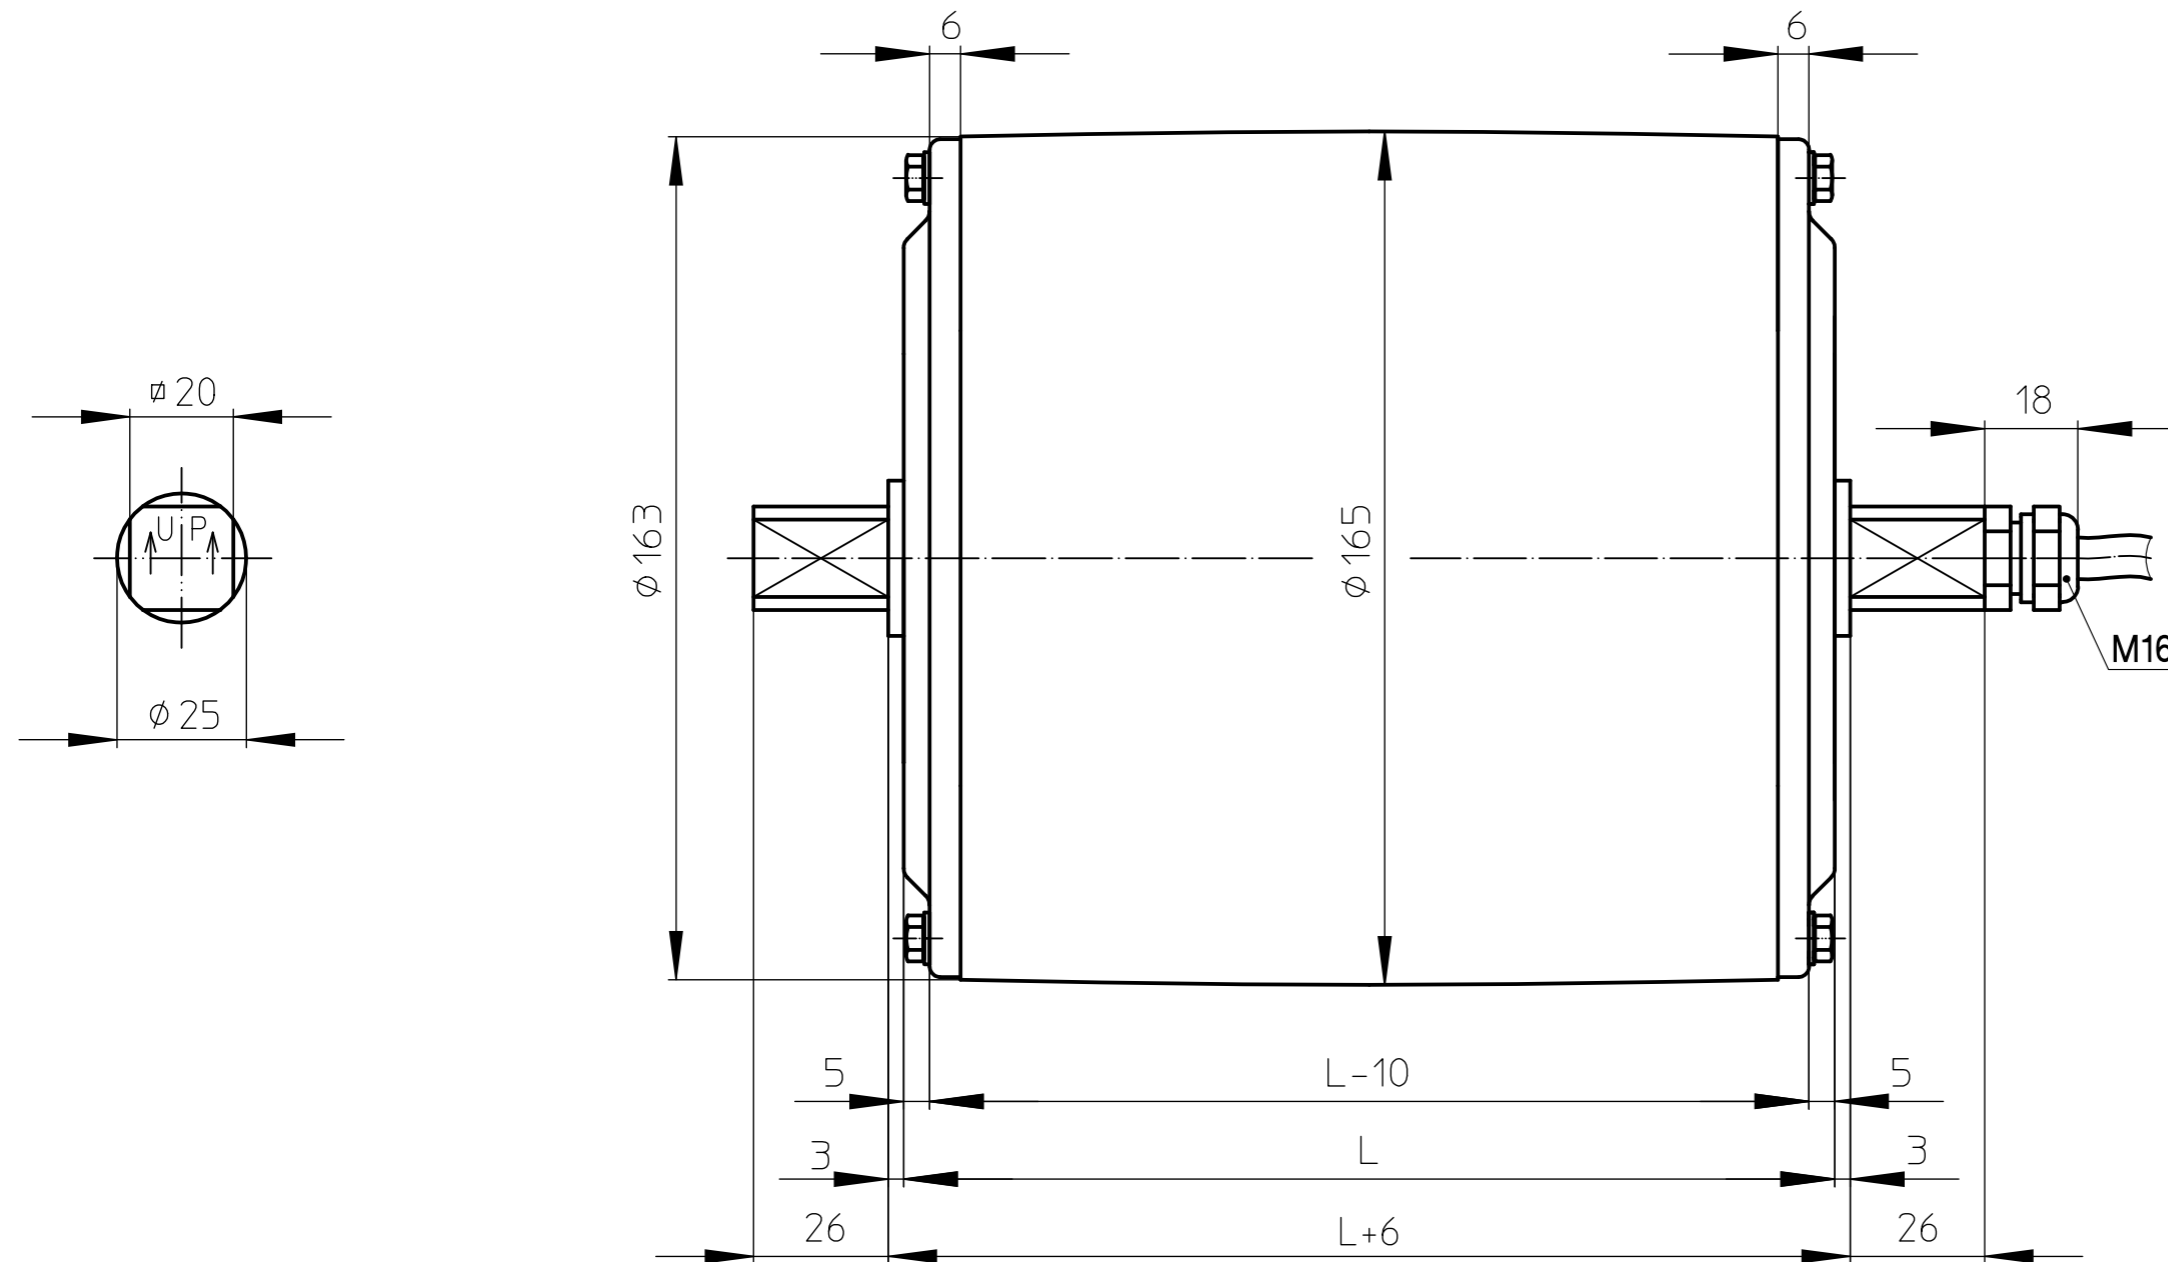

TM160B25 CR Option 1

stainless steel Drummotor with straight connector

MS_TM160B25_CR_OPTION 1

23-01-2012

VAN DER GRAAF B.V.

VOLLENHOVE-HOLLAND

Telephone :+31(0)527-241441
Telefax :+31(0)527-241488