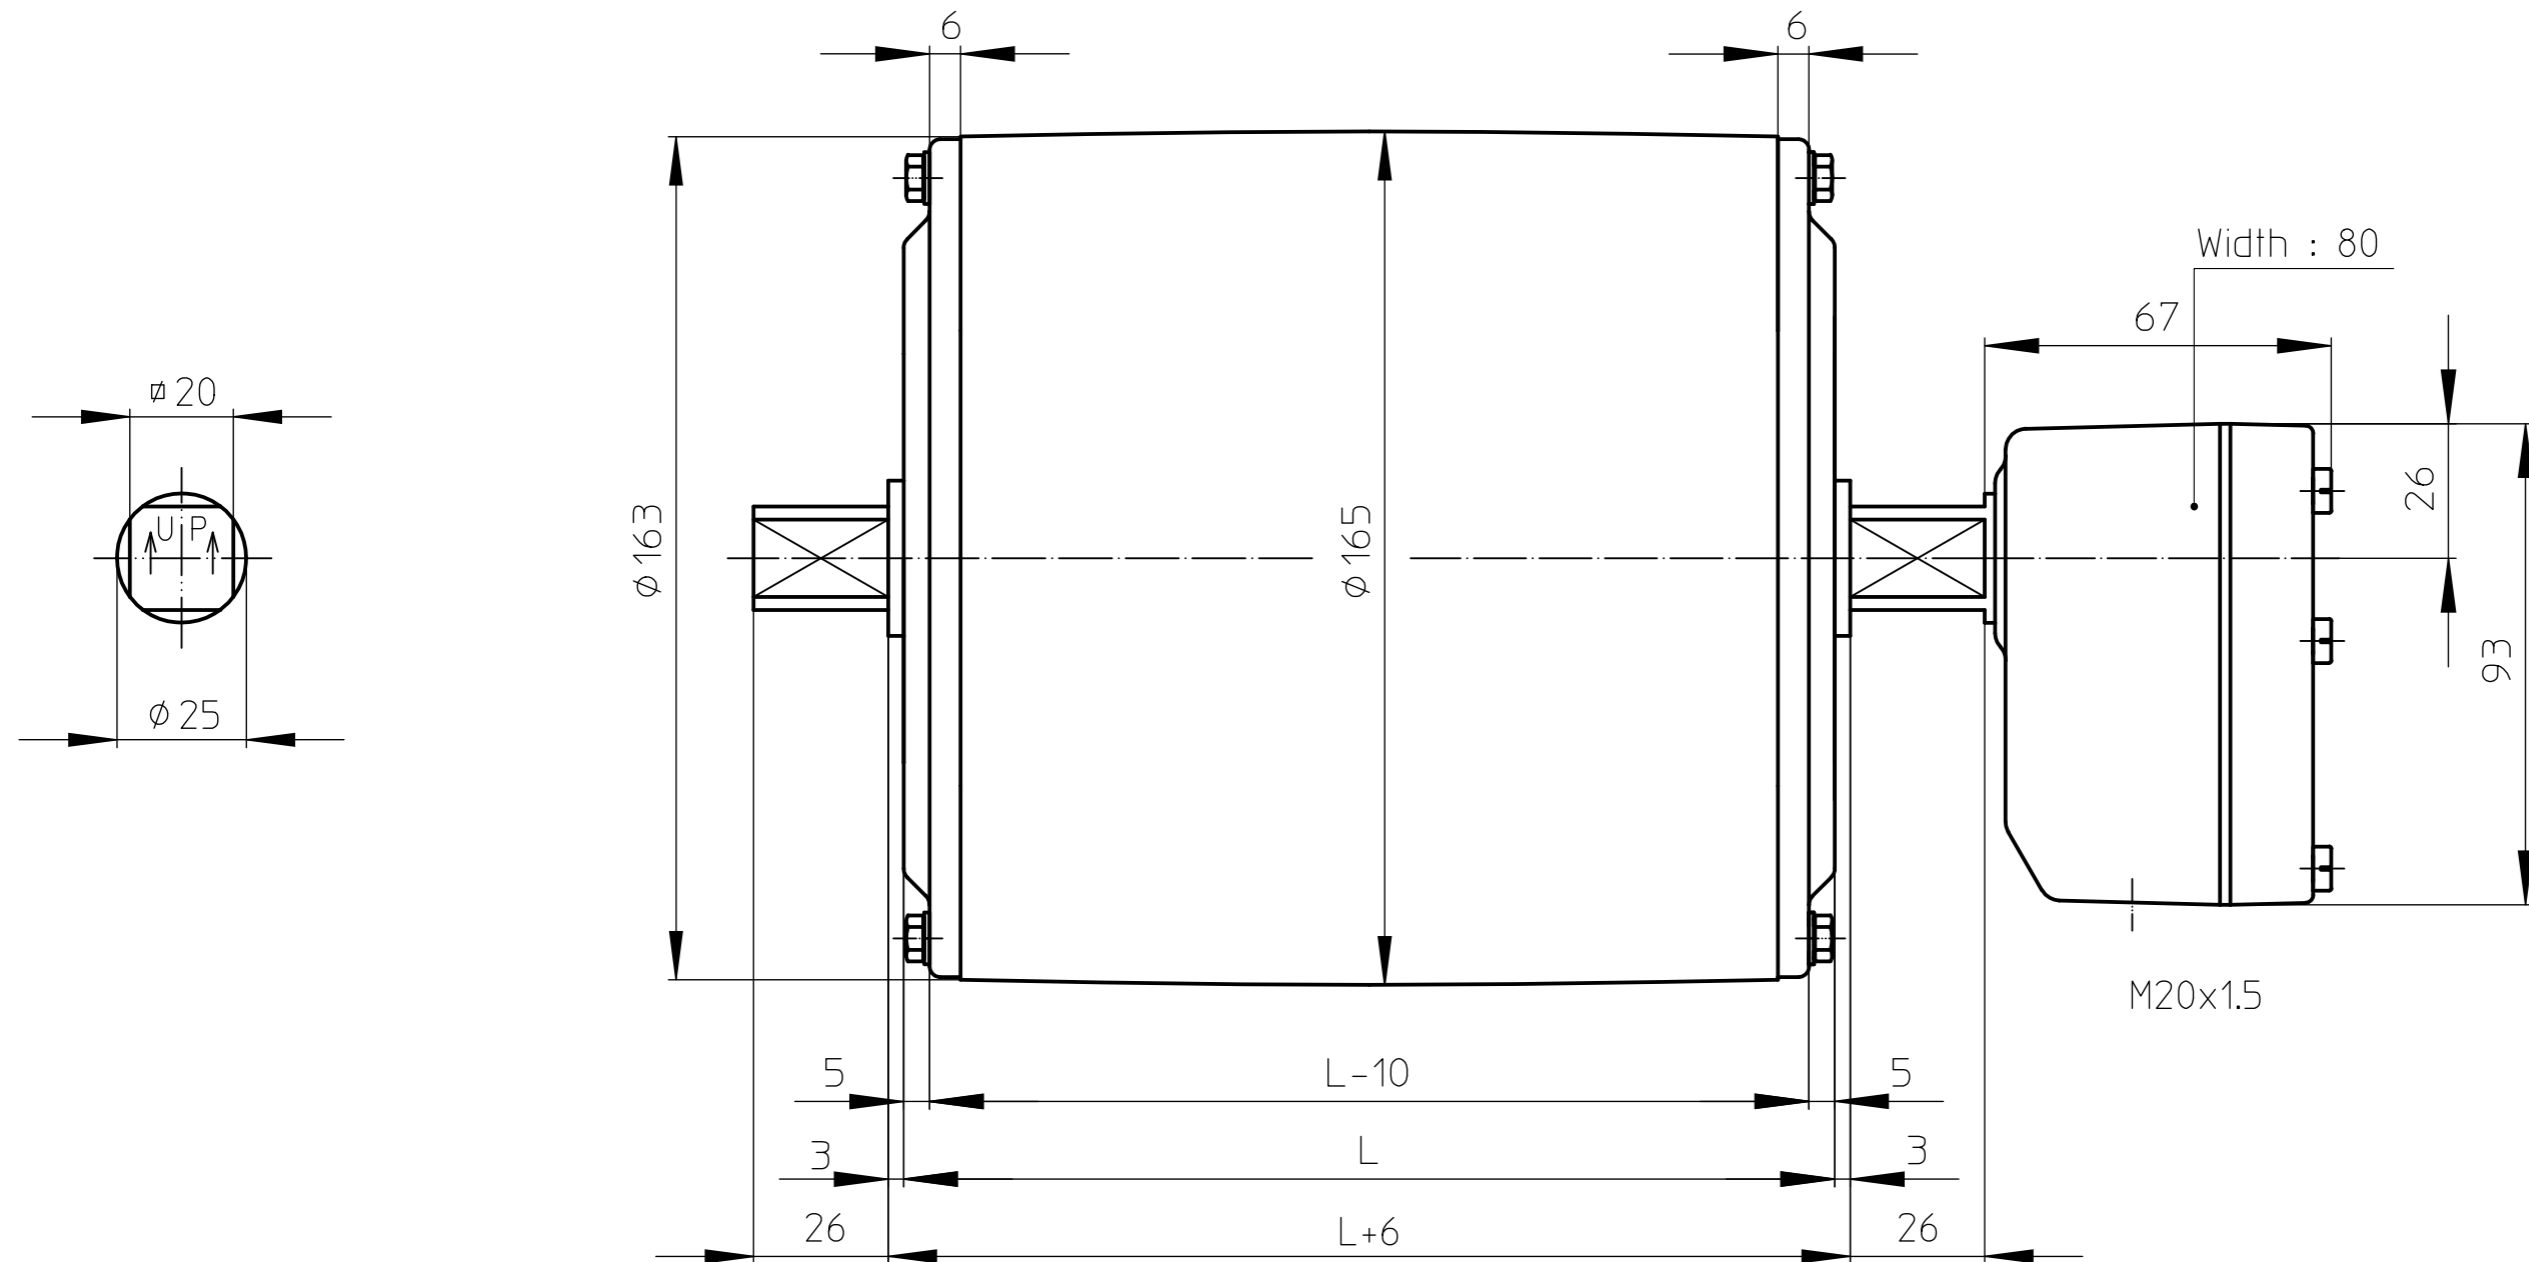

TM160B25 CR
stainless steel Drummotor with polyamide junctionbox

MS_TM160B25_CR_KKKU

23-01-2012

VAN DER GRAAF B.V.

VOLLENHOVE-HOLLAND

Telephone :+31(0)527-241441
Telefax :+31(0)527-241488