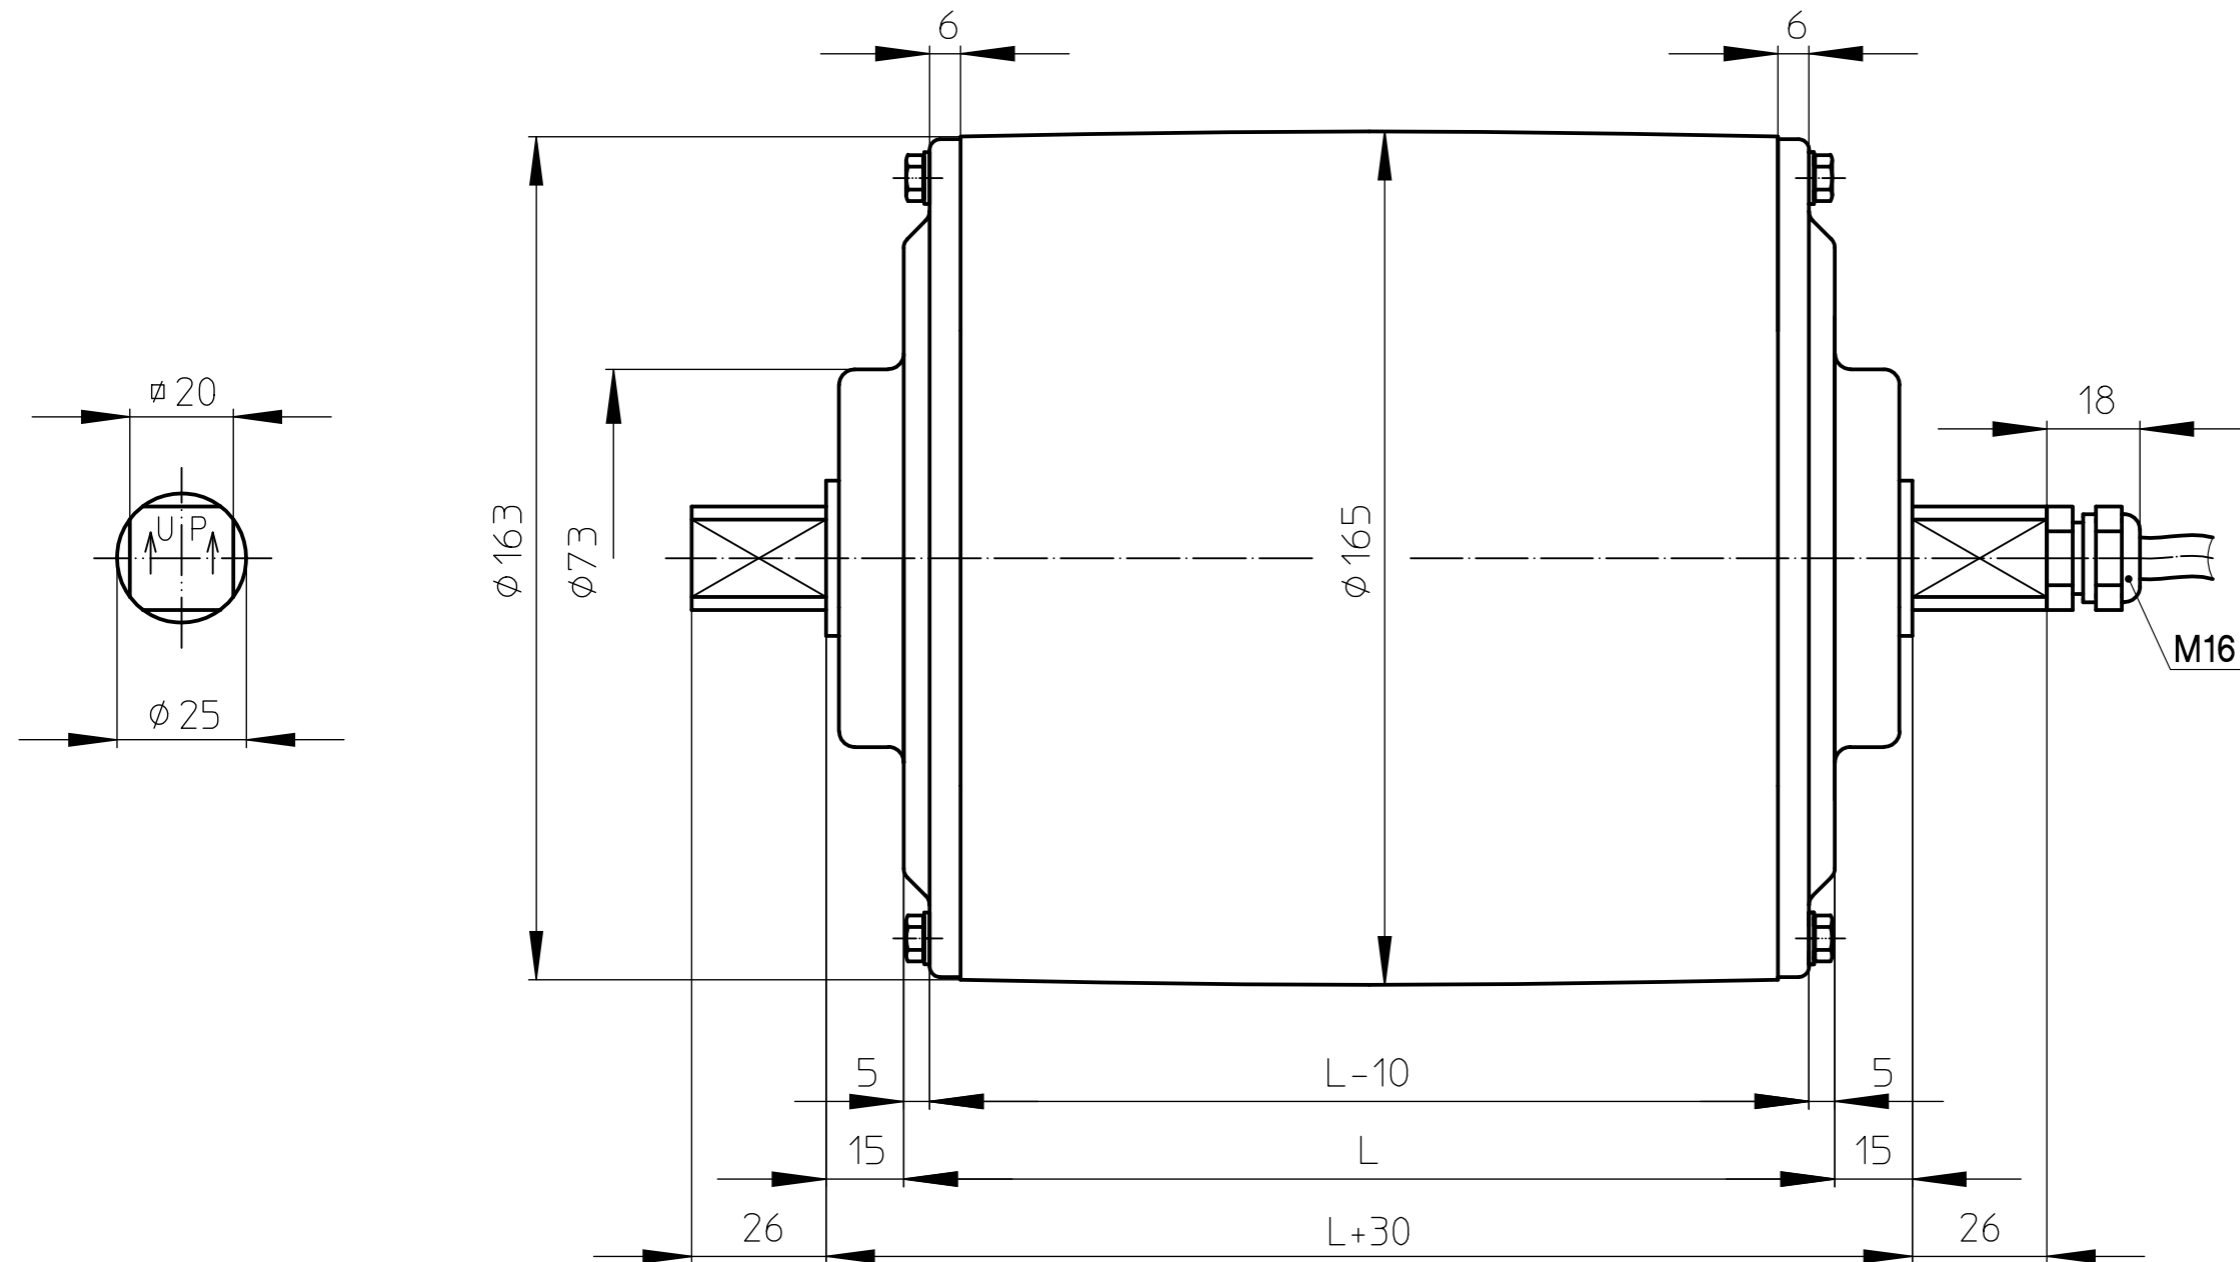

VOLLENHOVE-HOLLAND

Telephone :+31(0)527-241441
 Telefax :+31(0)527-241488

TM160A25 CR Option 1

stainless steel Drummotor with straight connector

MS_TM160A25_CR_OPTION 1

23-01-2012

VAN DER GRAAF B.V.

VOLLENHOVE-HOLLAND