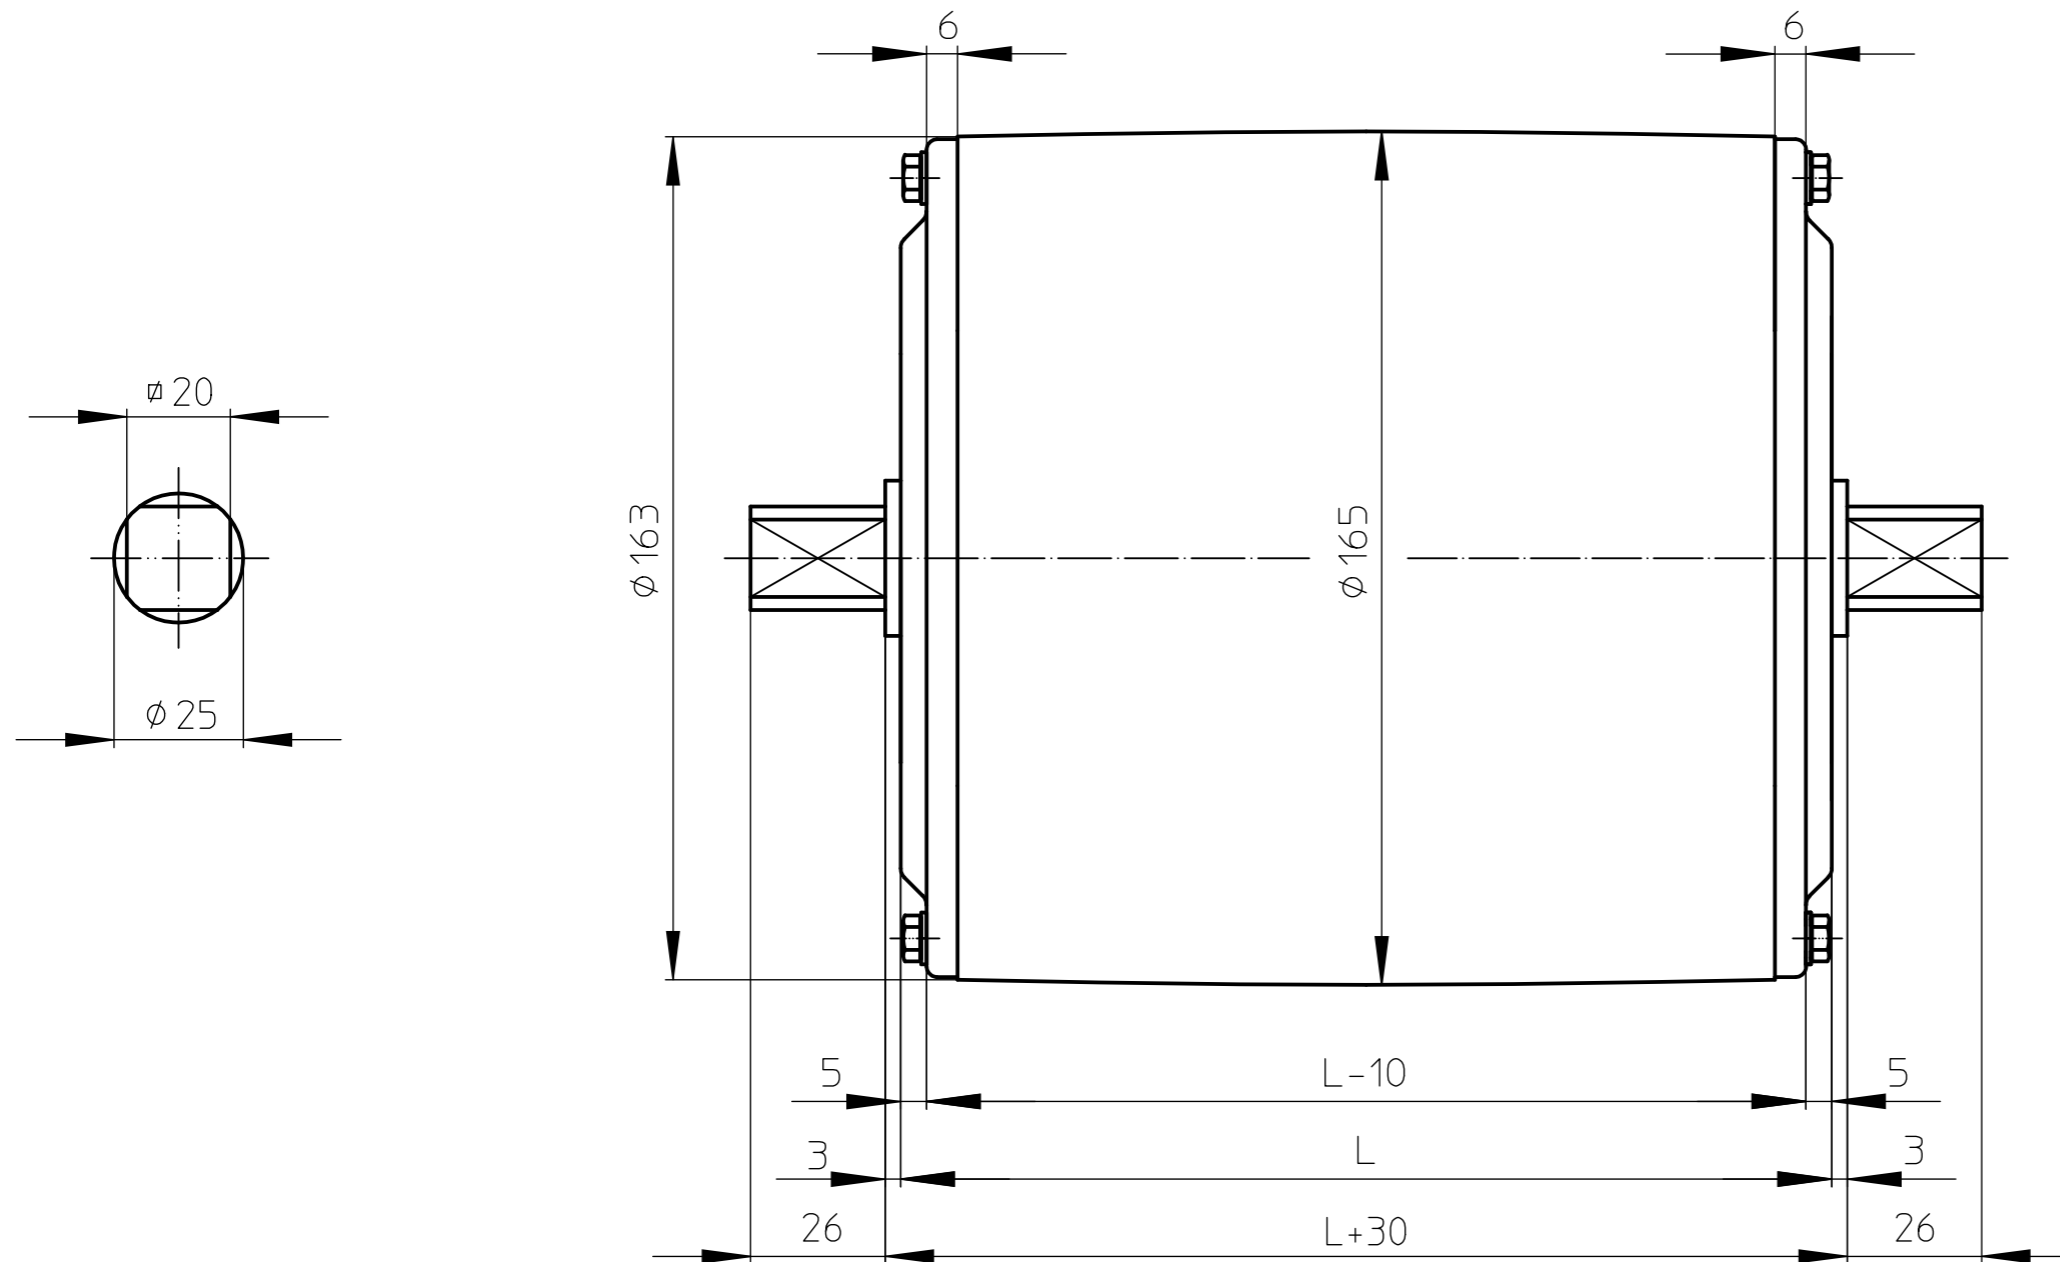

23-01-2012

VAN DER GRAAF B.V.

VOLLENHOVE-HOLLAND

Telephone :+31(0)527-241441
Telefax :+31(0)527-241488

KT160B25 CR

stainless steel Taildrum

MS_KT160B25_CR

23-01-2012