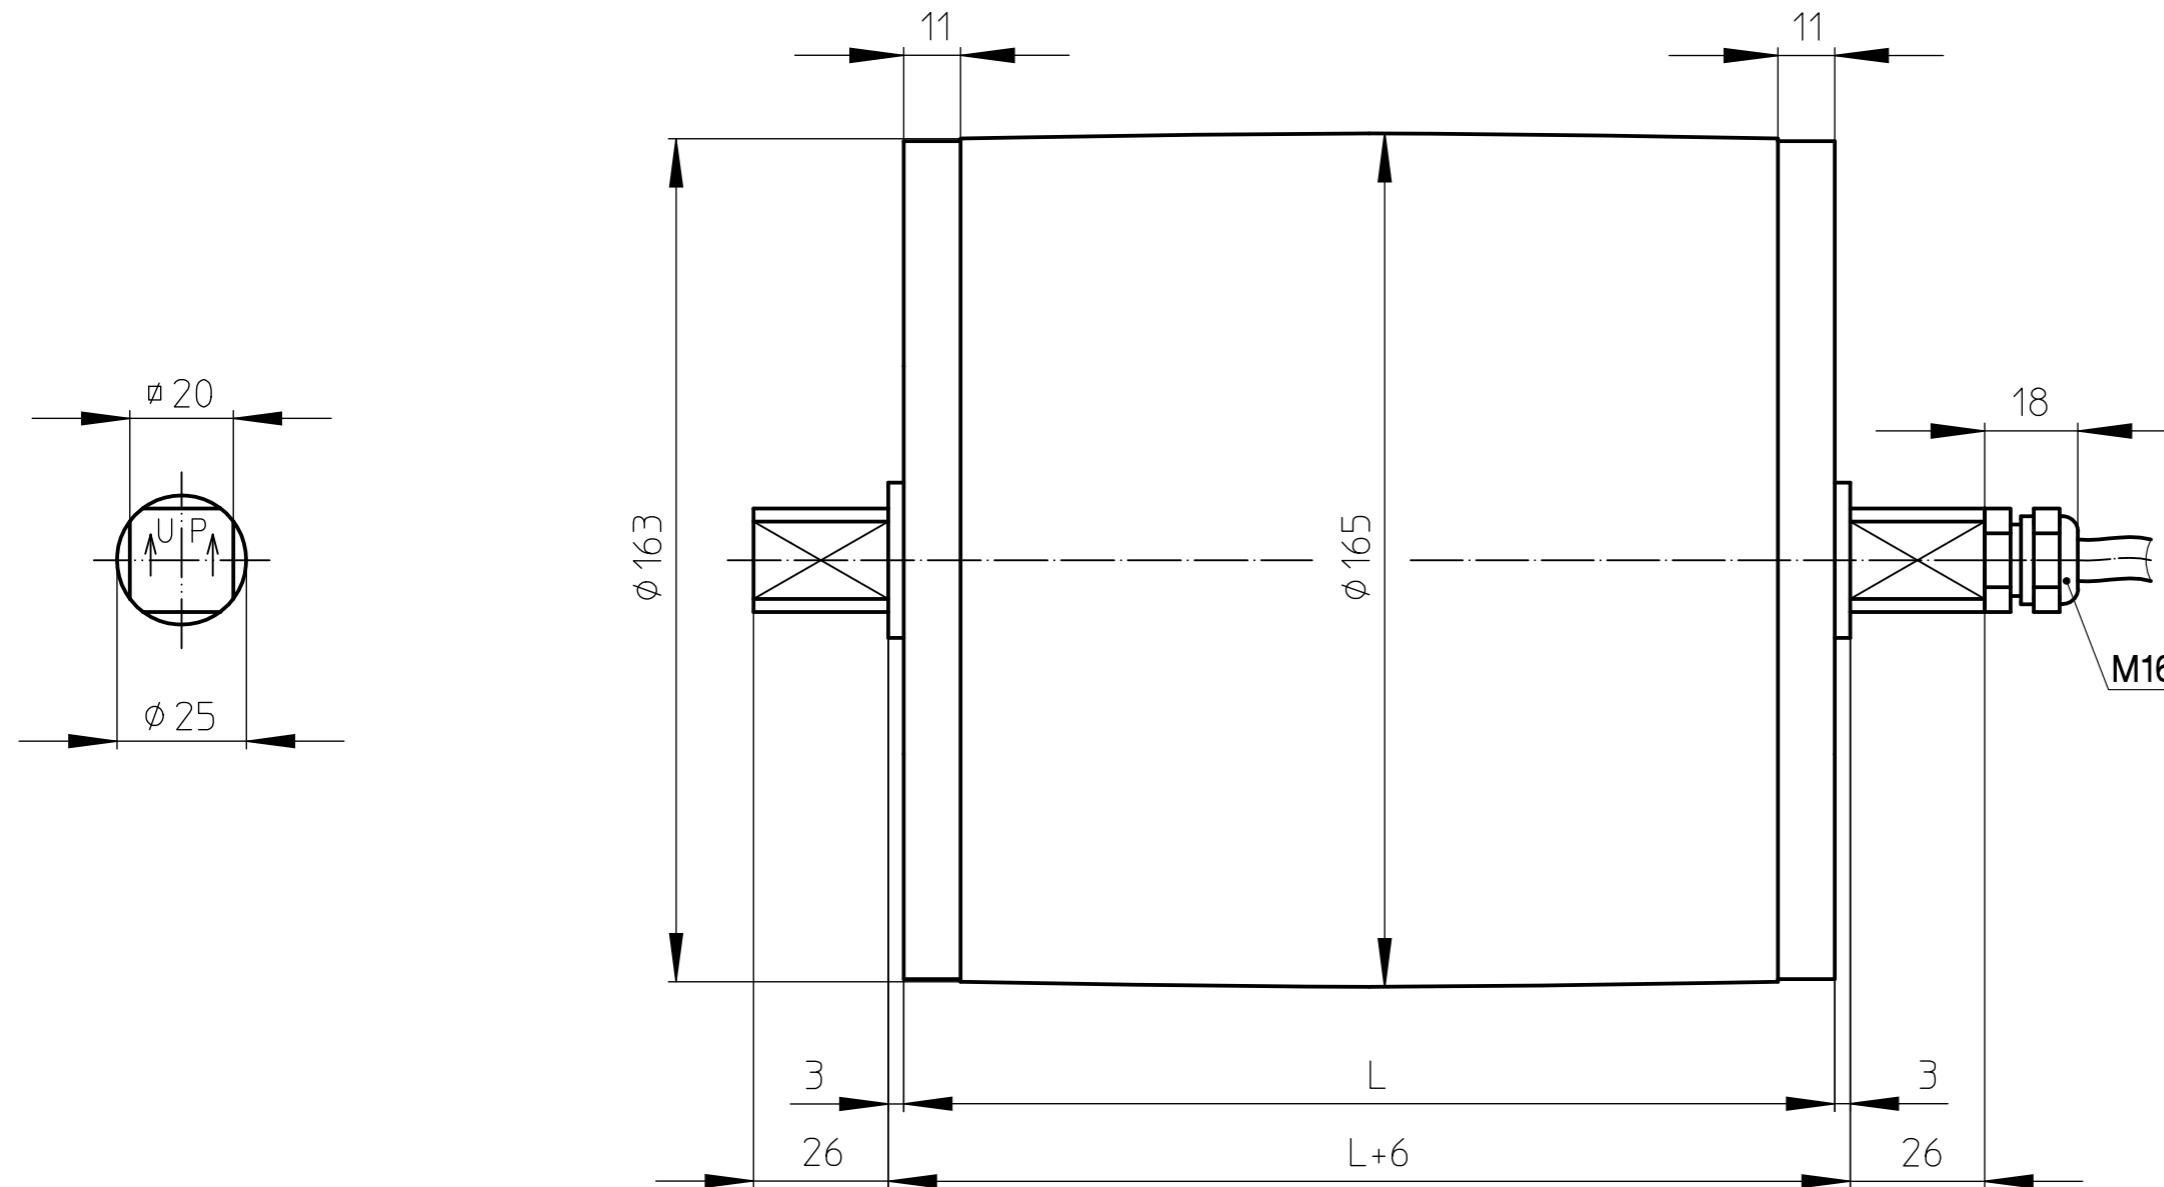

mild steel Drummotor with straight connector

MS_TM160A25_OPTION 1

23-01-2012

VAN DER GRAAF B.V.

VOLLENHOVE-HOLLAND

Telephone :+31(0)527-241441
Telefax :+31(0)527-241488

TM160B25 Option 1

mild steel Drummotor with straight connector