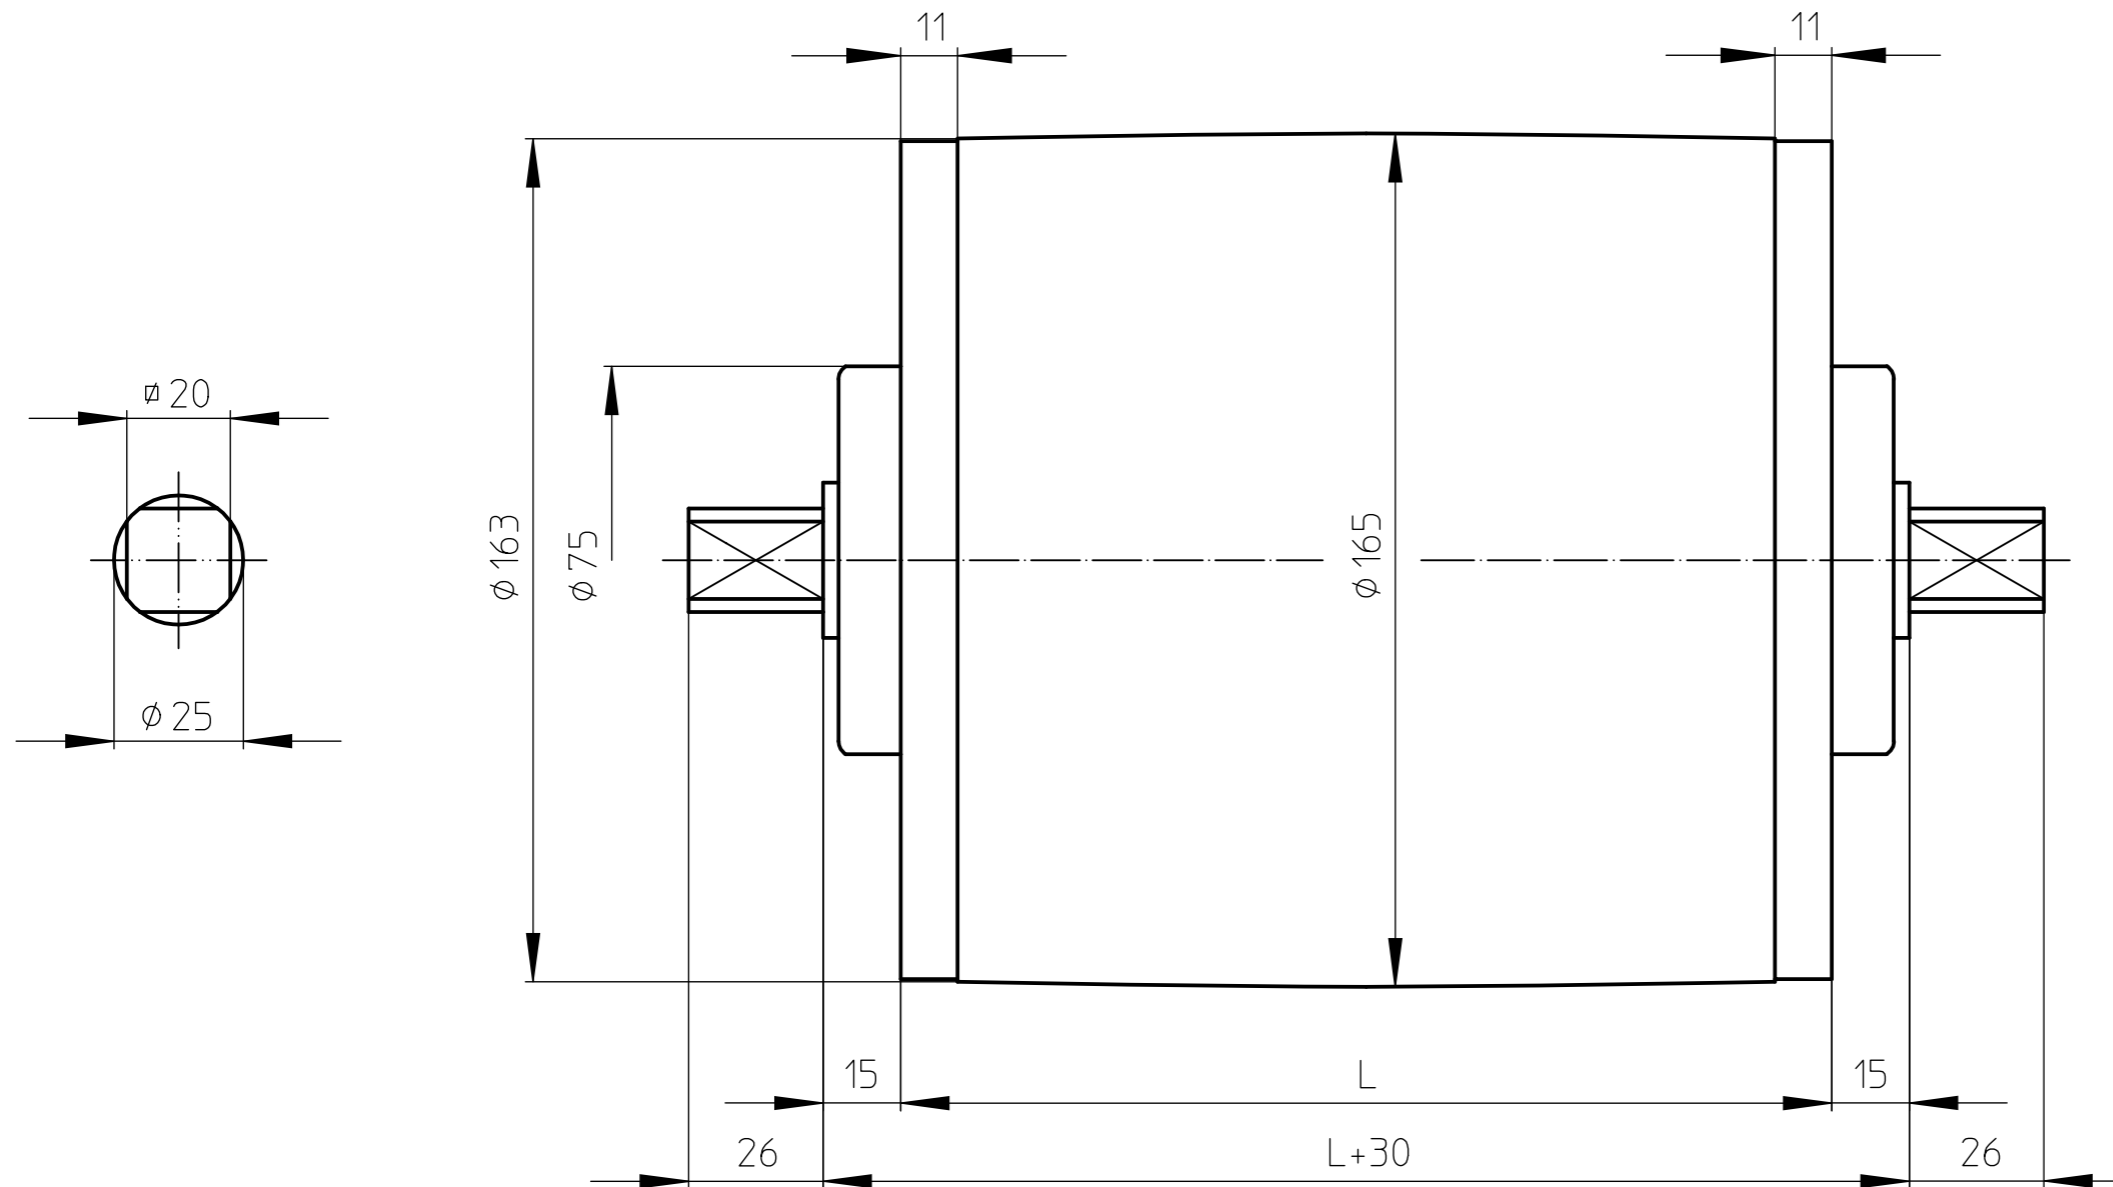

KT160A25
mild steel Taildrum

MS_KT160A25

23-01-2012

VAN DER GRAAF B.V.

VOLLENHOVE-HOLLAND

Telephone :+31(0)527-241441
Telefax :+31(0)527-241488