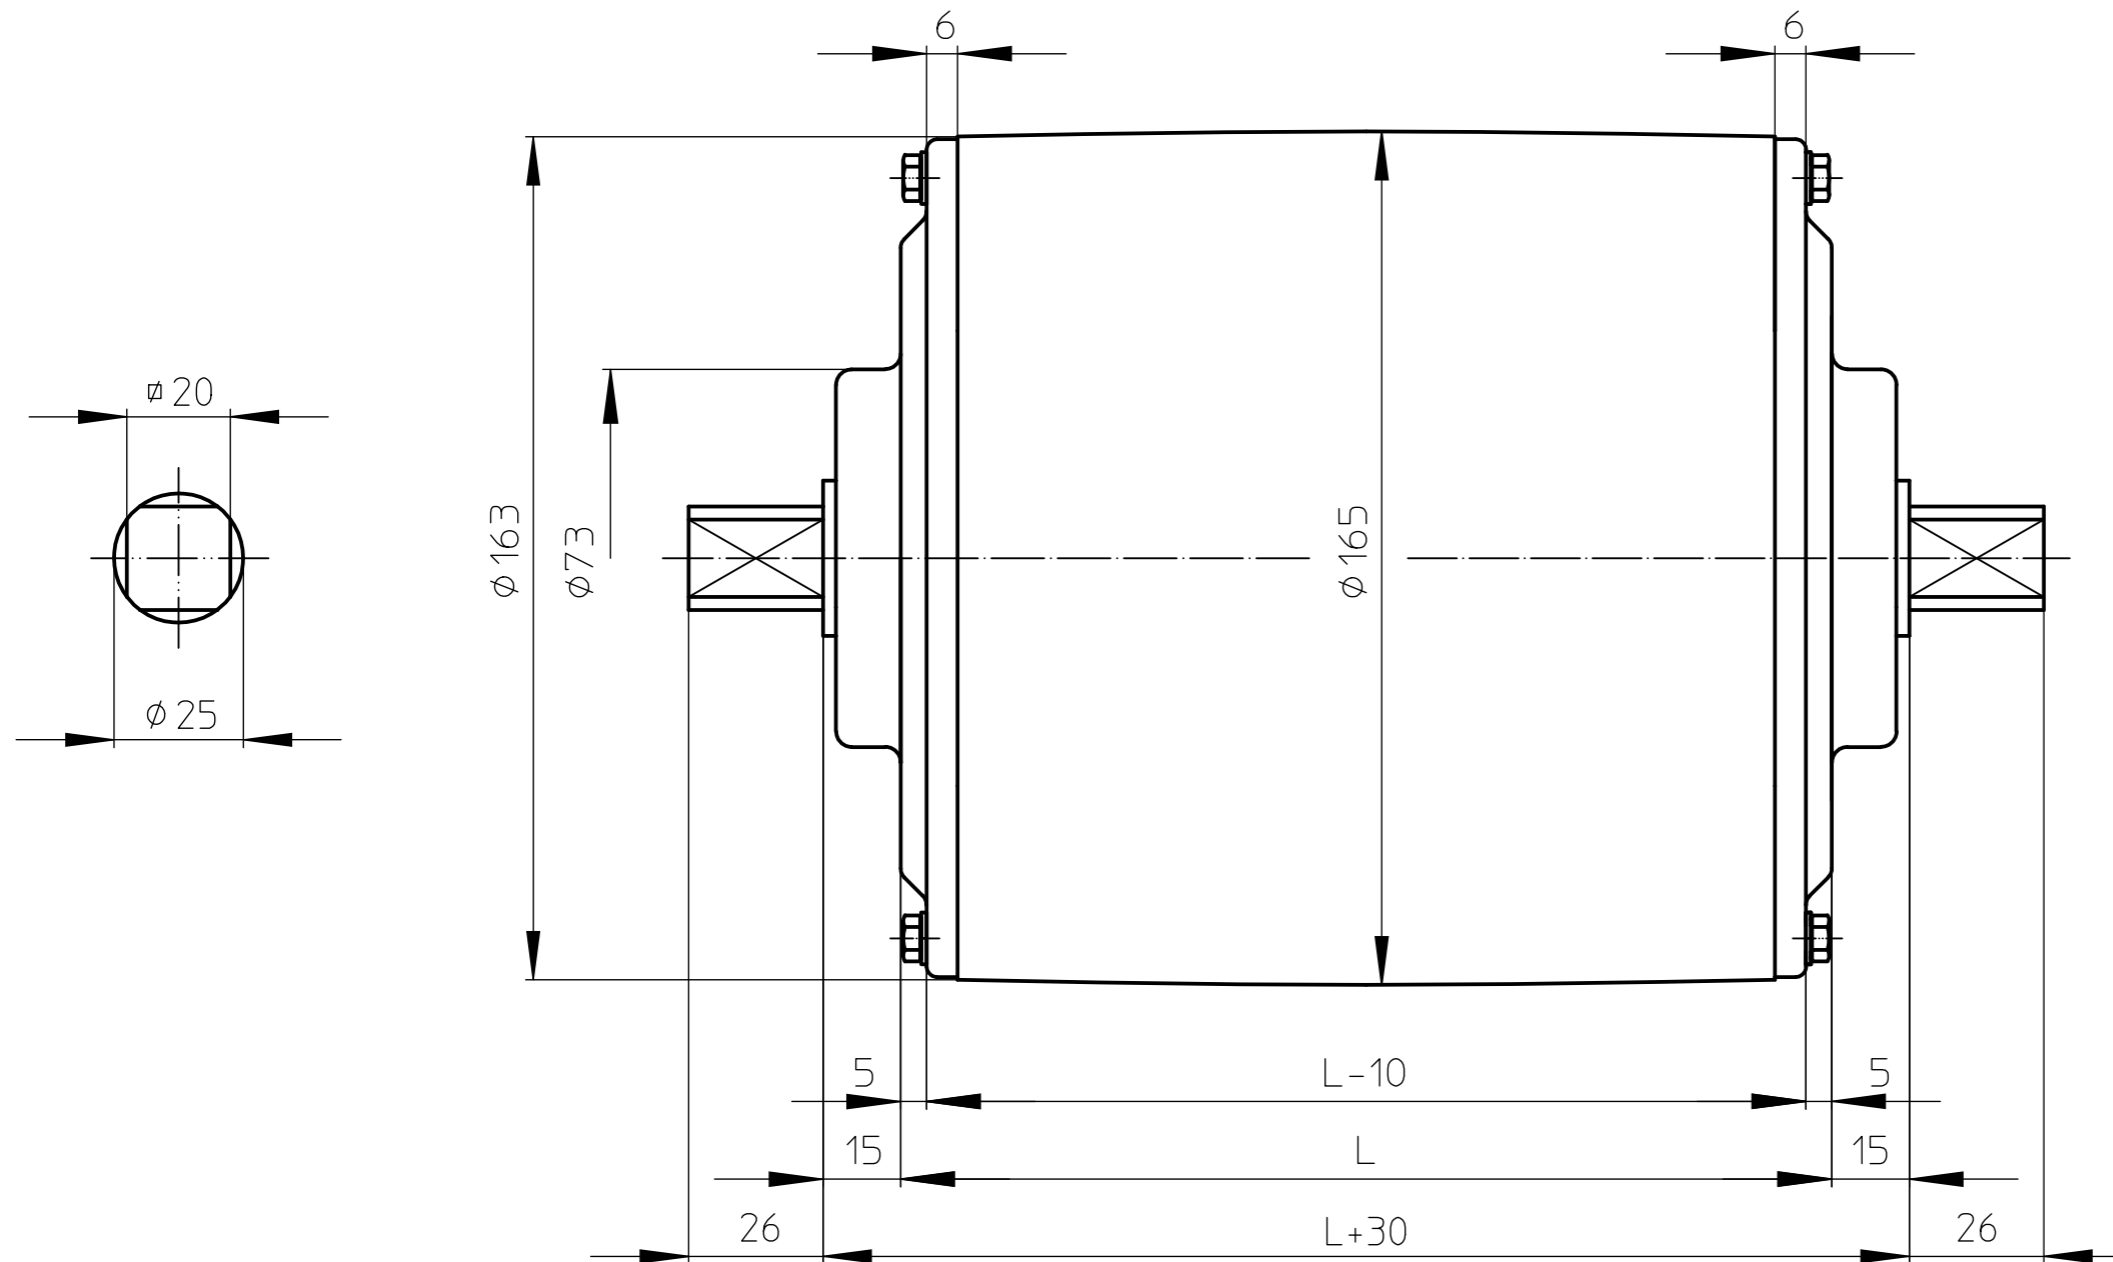

MS_KT160B25

23-01-2012

VAN DER GRAAF B.V.

VOLLENHOVE-HOLLAND

Telephone :+31(0)527-241441
Telefax :+31(0)527-241488

KT160A25 CR

stainless steel Taildrum

MS_KT160A25_CR