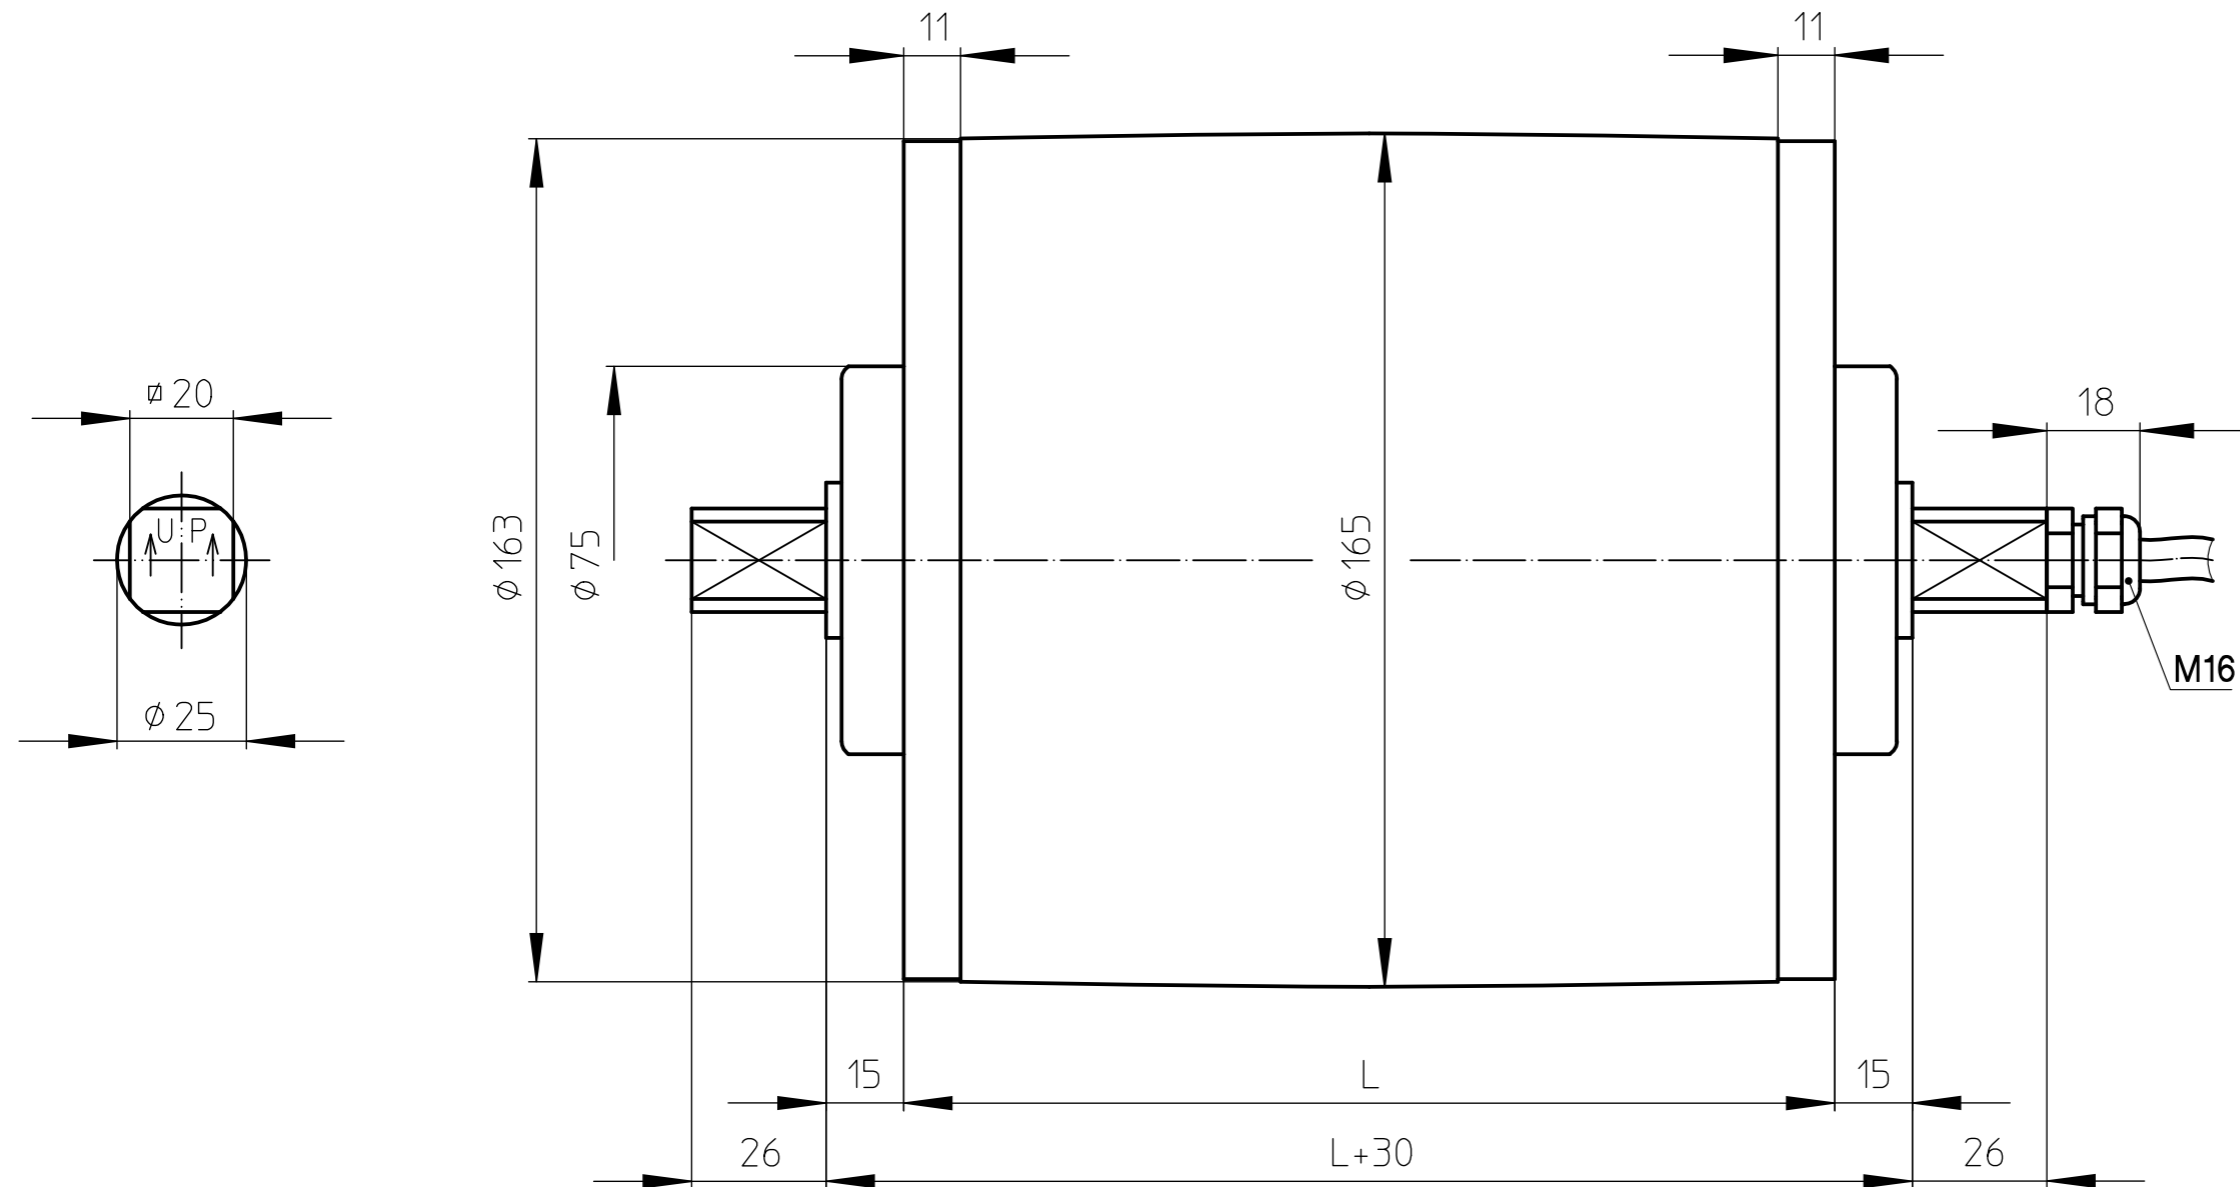

TM160A25 Option 1

mild steel Drummotor with straight connector

MS_TM160A25_OPTION 1

23-01-2012

VAN DER GRAAF B.V.

VOLLENHOVE-HOLLAND

Telephone :+31(0)527-241441
Telefax :+31(0)527-241488