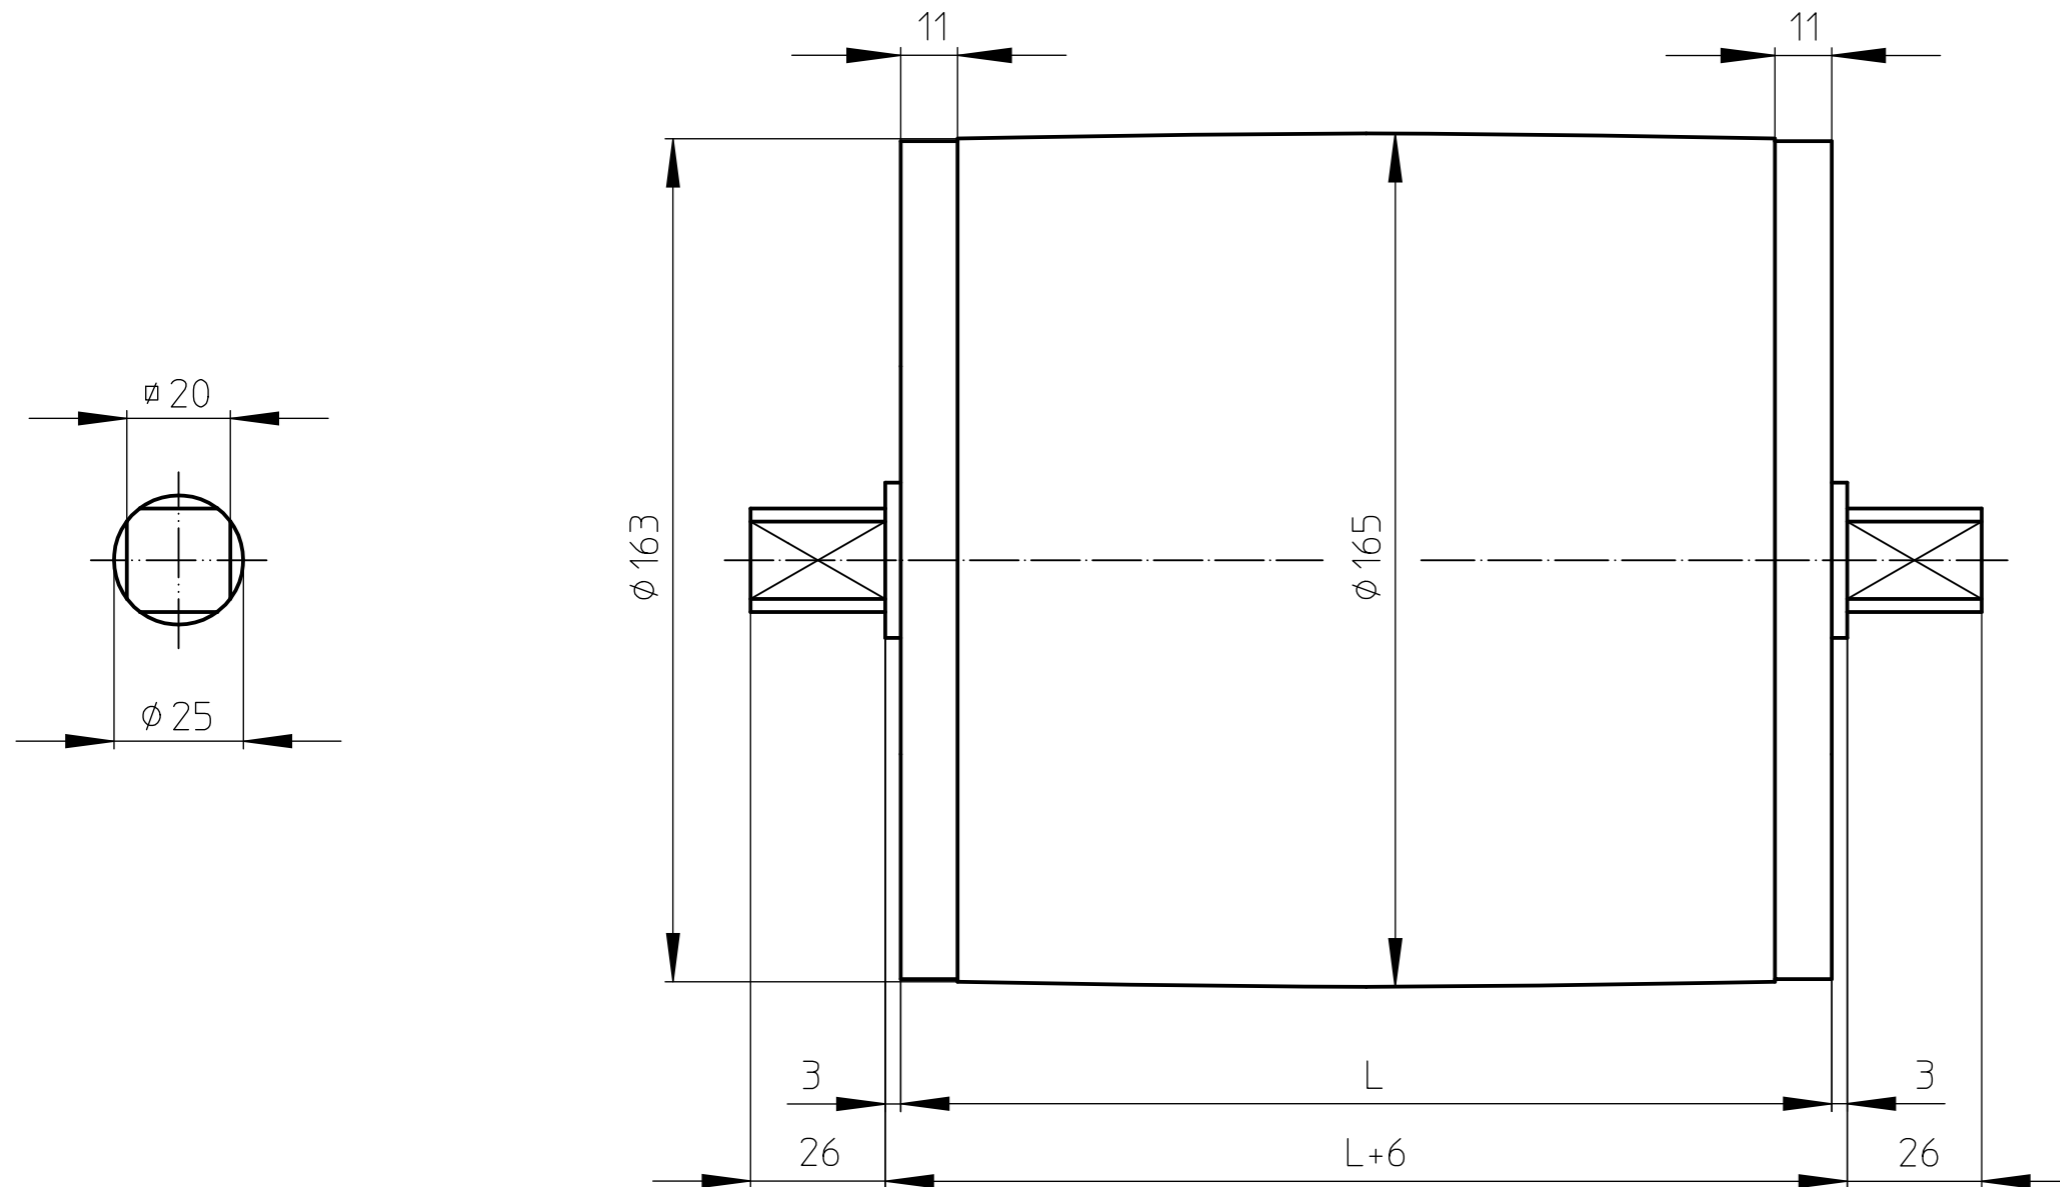

KT160A25
mild steel Taildrum

MS_KT160A25

23-01-2012

VAN DER GRAAF B.V.

VOLLENHOVE-HOLLAND

Telephone :+31(0)527-241441
Telefax :+31(0)527-241488

KT160B25

mild steel Taildrum