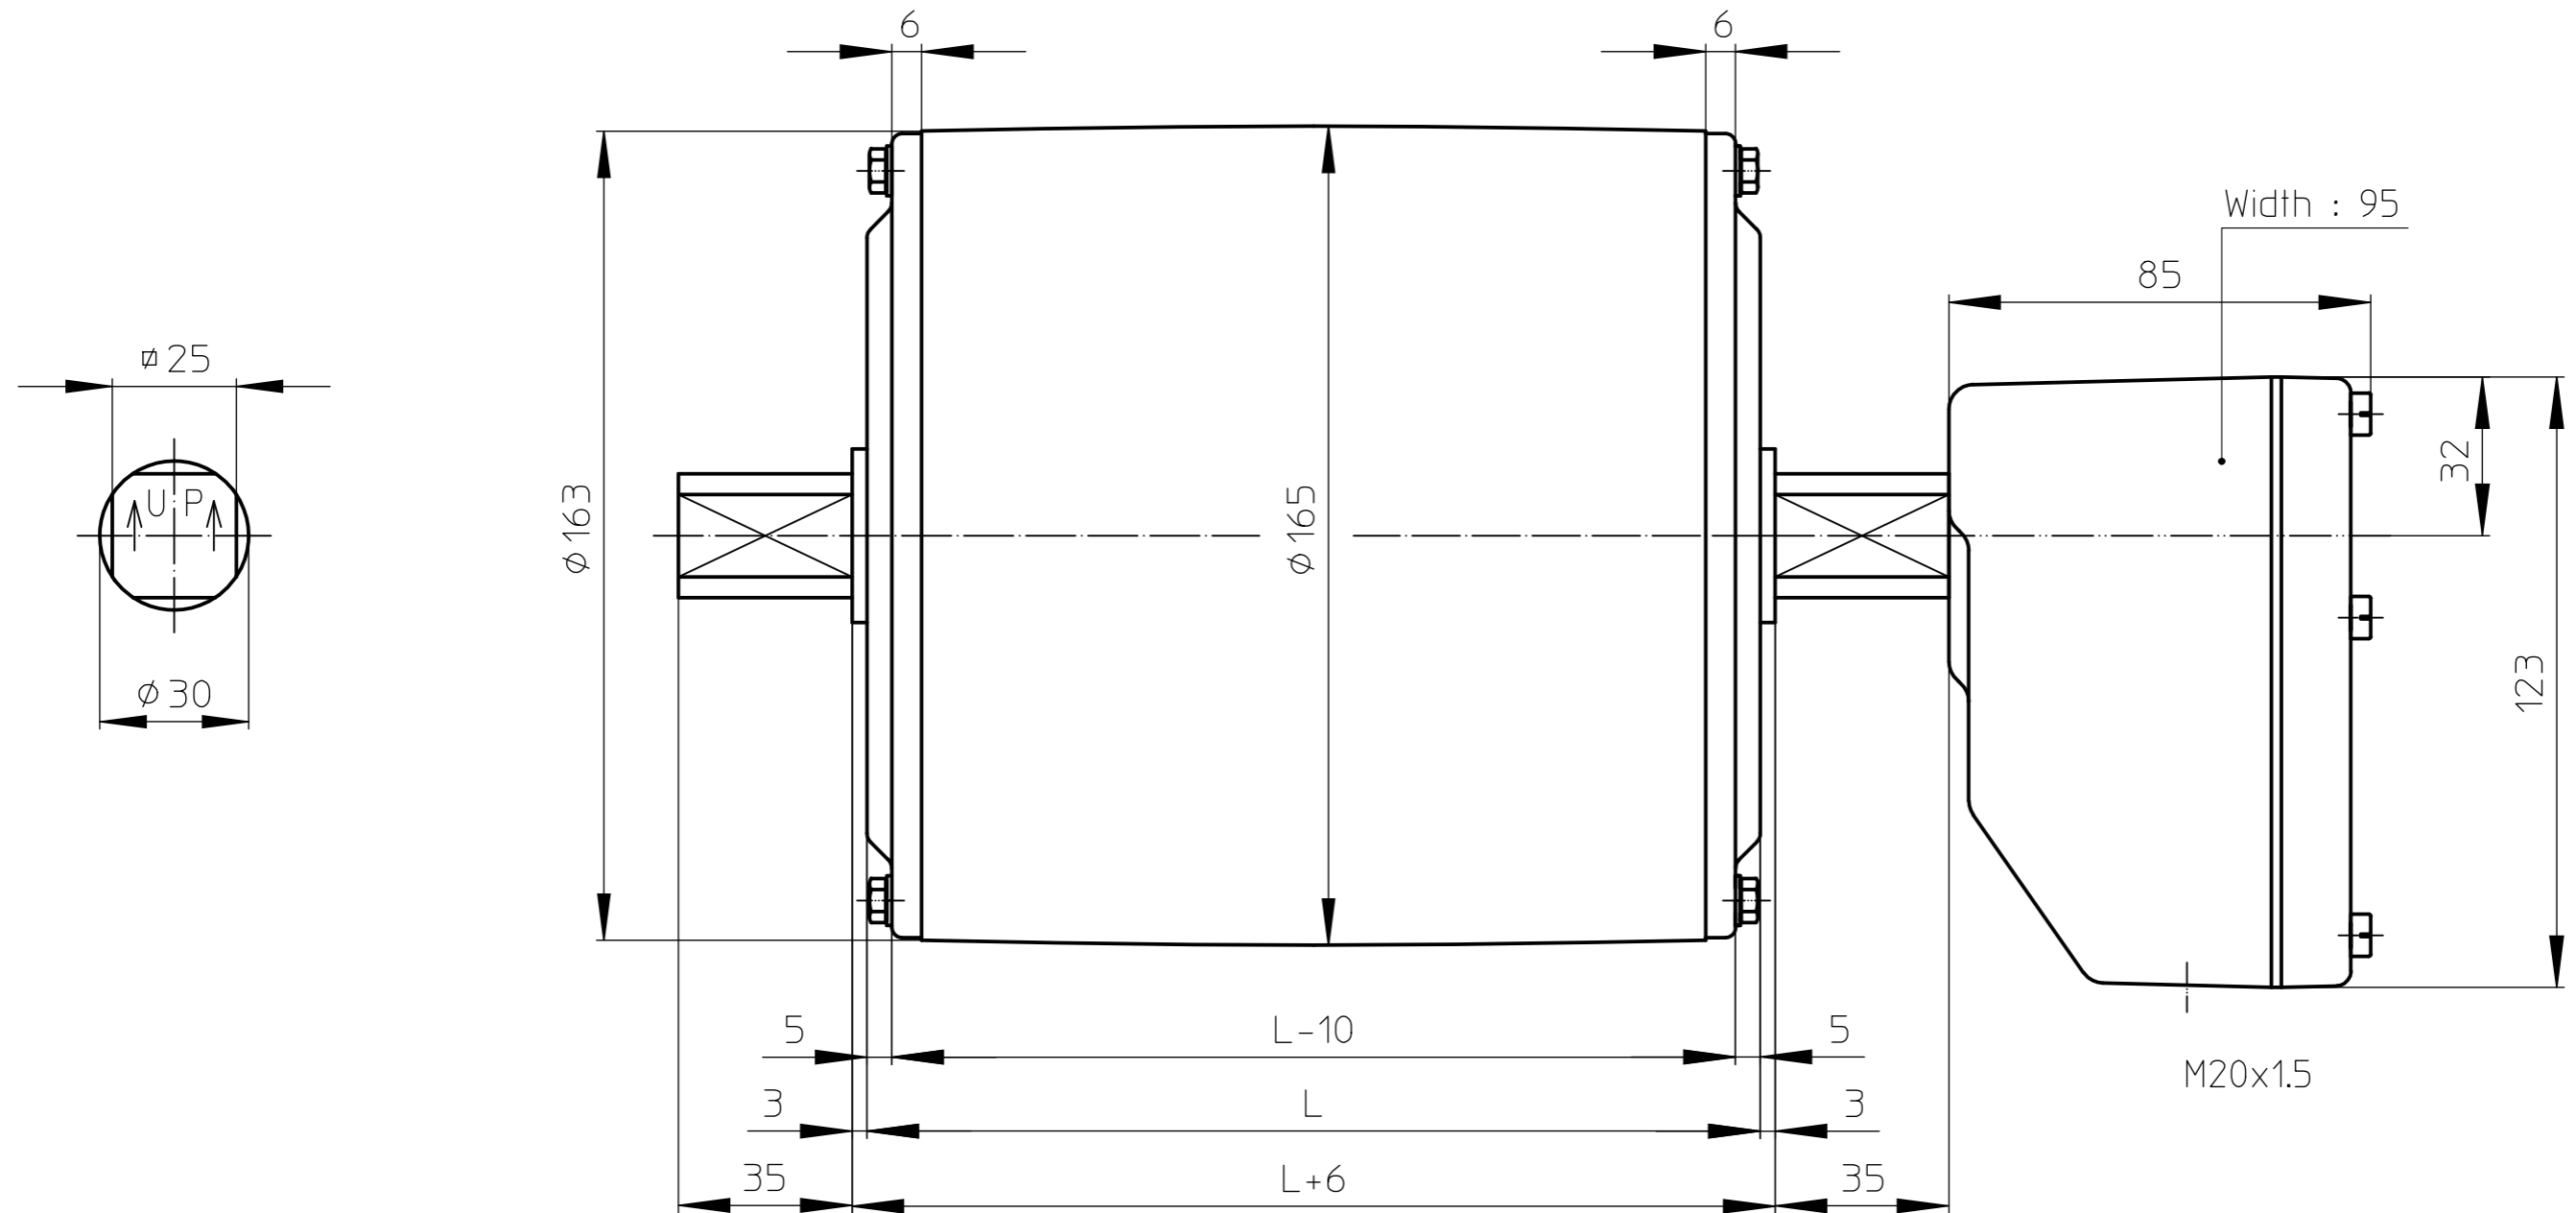

MS_TM160A30_OPTION 1

03-02-2012

VAN DER GRAAF B.V.

VOLLENHOVE-HOLLAND

Telephone :+31(0)527-241441
 Telefax :+31(0)527-241488

TM160B30 CR

stainless steel Drummotor with polyamide junctionbox

MS_TM160B30_CR_KKKU