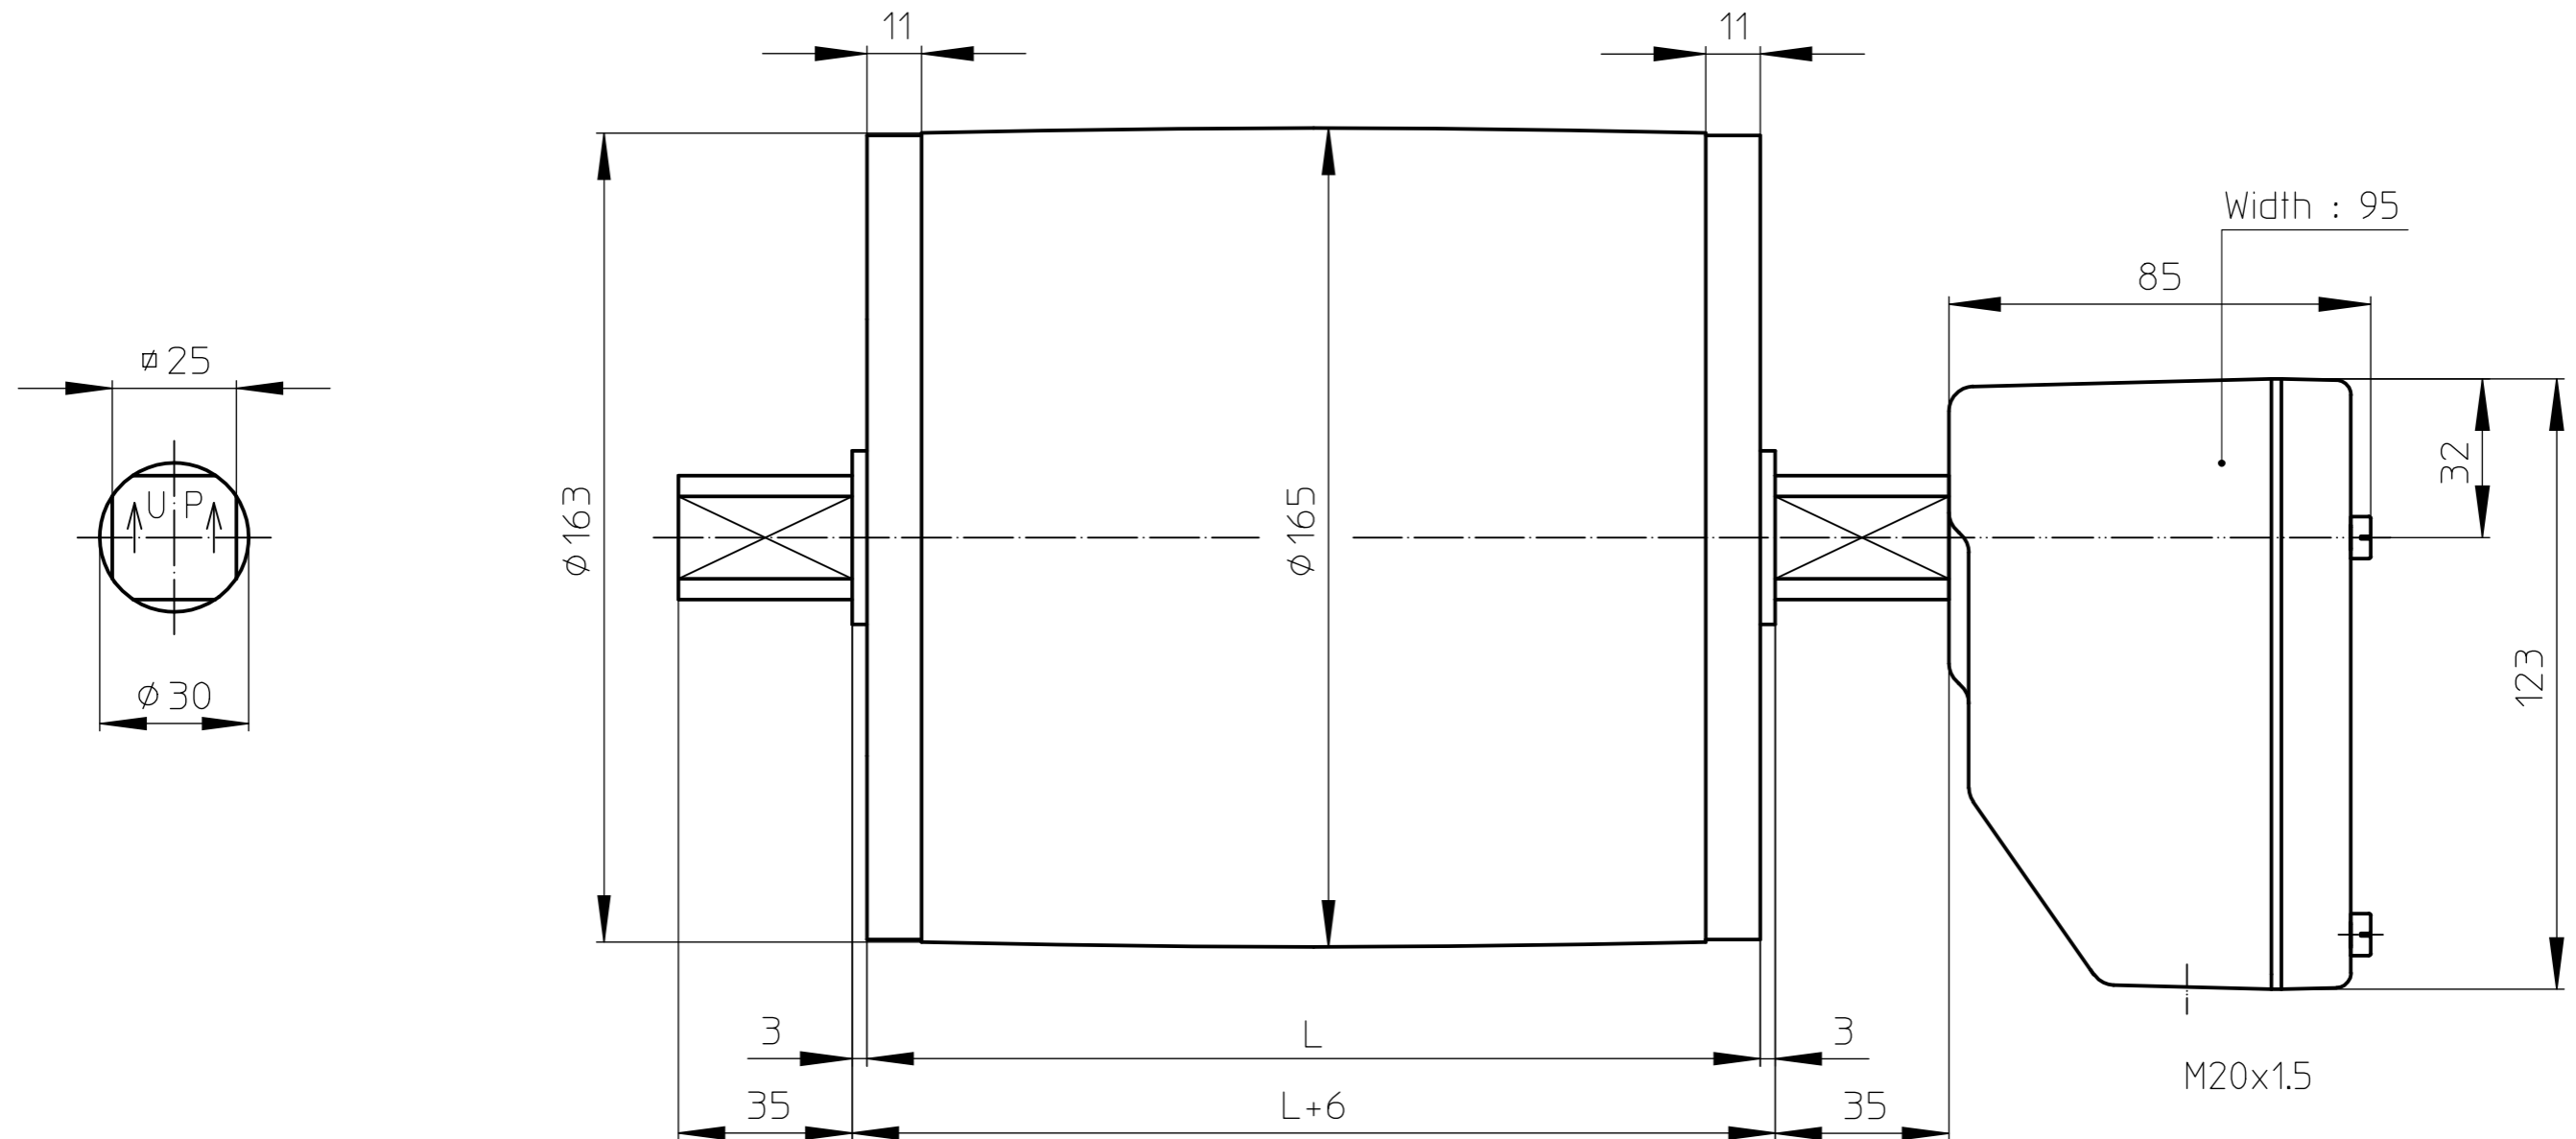

TM160B30

mild steel Drummotor with cast iron junctionbox

MS_TM160B30_KKGG

03-02-2012

VAN DER GRAAF B.V.

VOLLENHOVE-HOLLAND

Telephone :+31(0)527-241441
Telefax :+31(0)527-241488