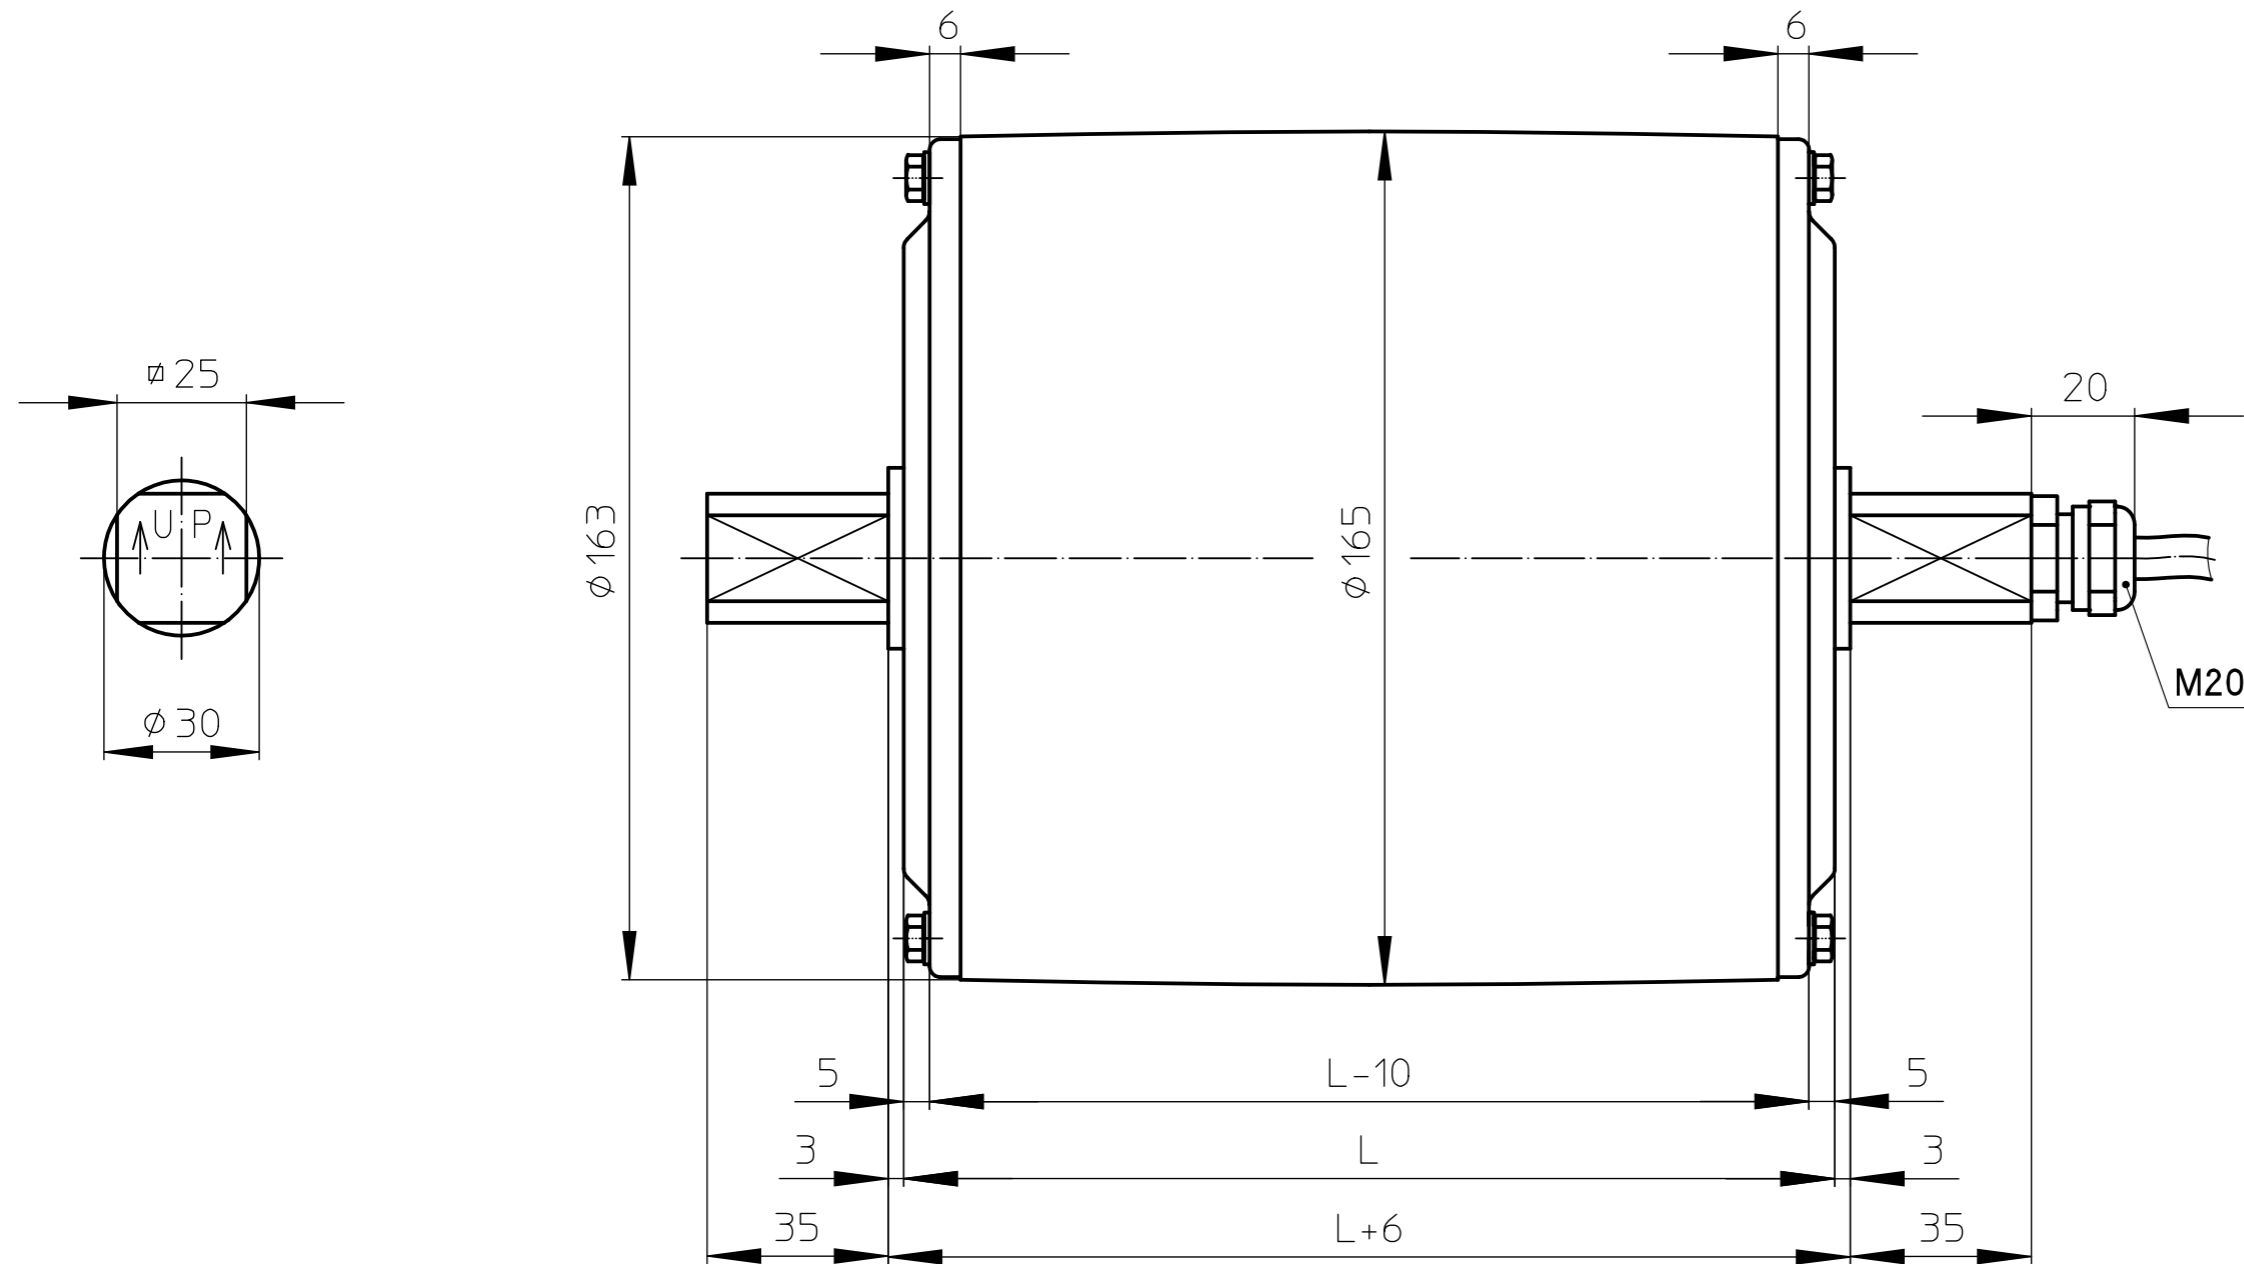

TM160B30 CR Option 1

stainless steel Drummotor with straight connector

MS_TM160B30_CR_OPTION 1

07-02-2012

VAN DER GRAAF B.V.

VOLLENHOVE-HOLLAND

Telephone :+31(0)527-241441
Telefax :+31(0)527-241488