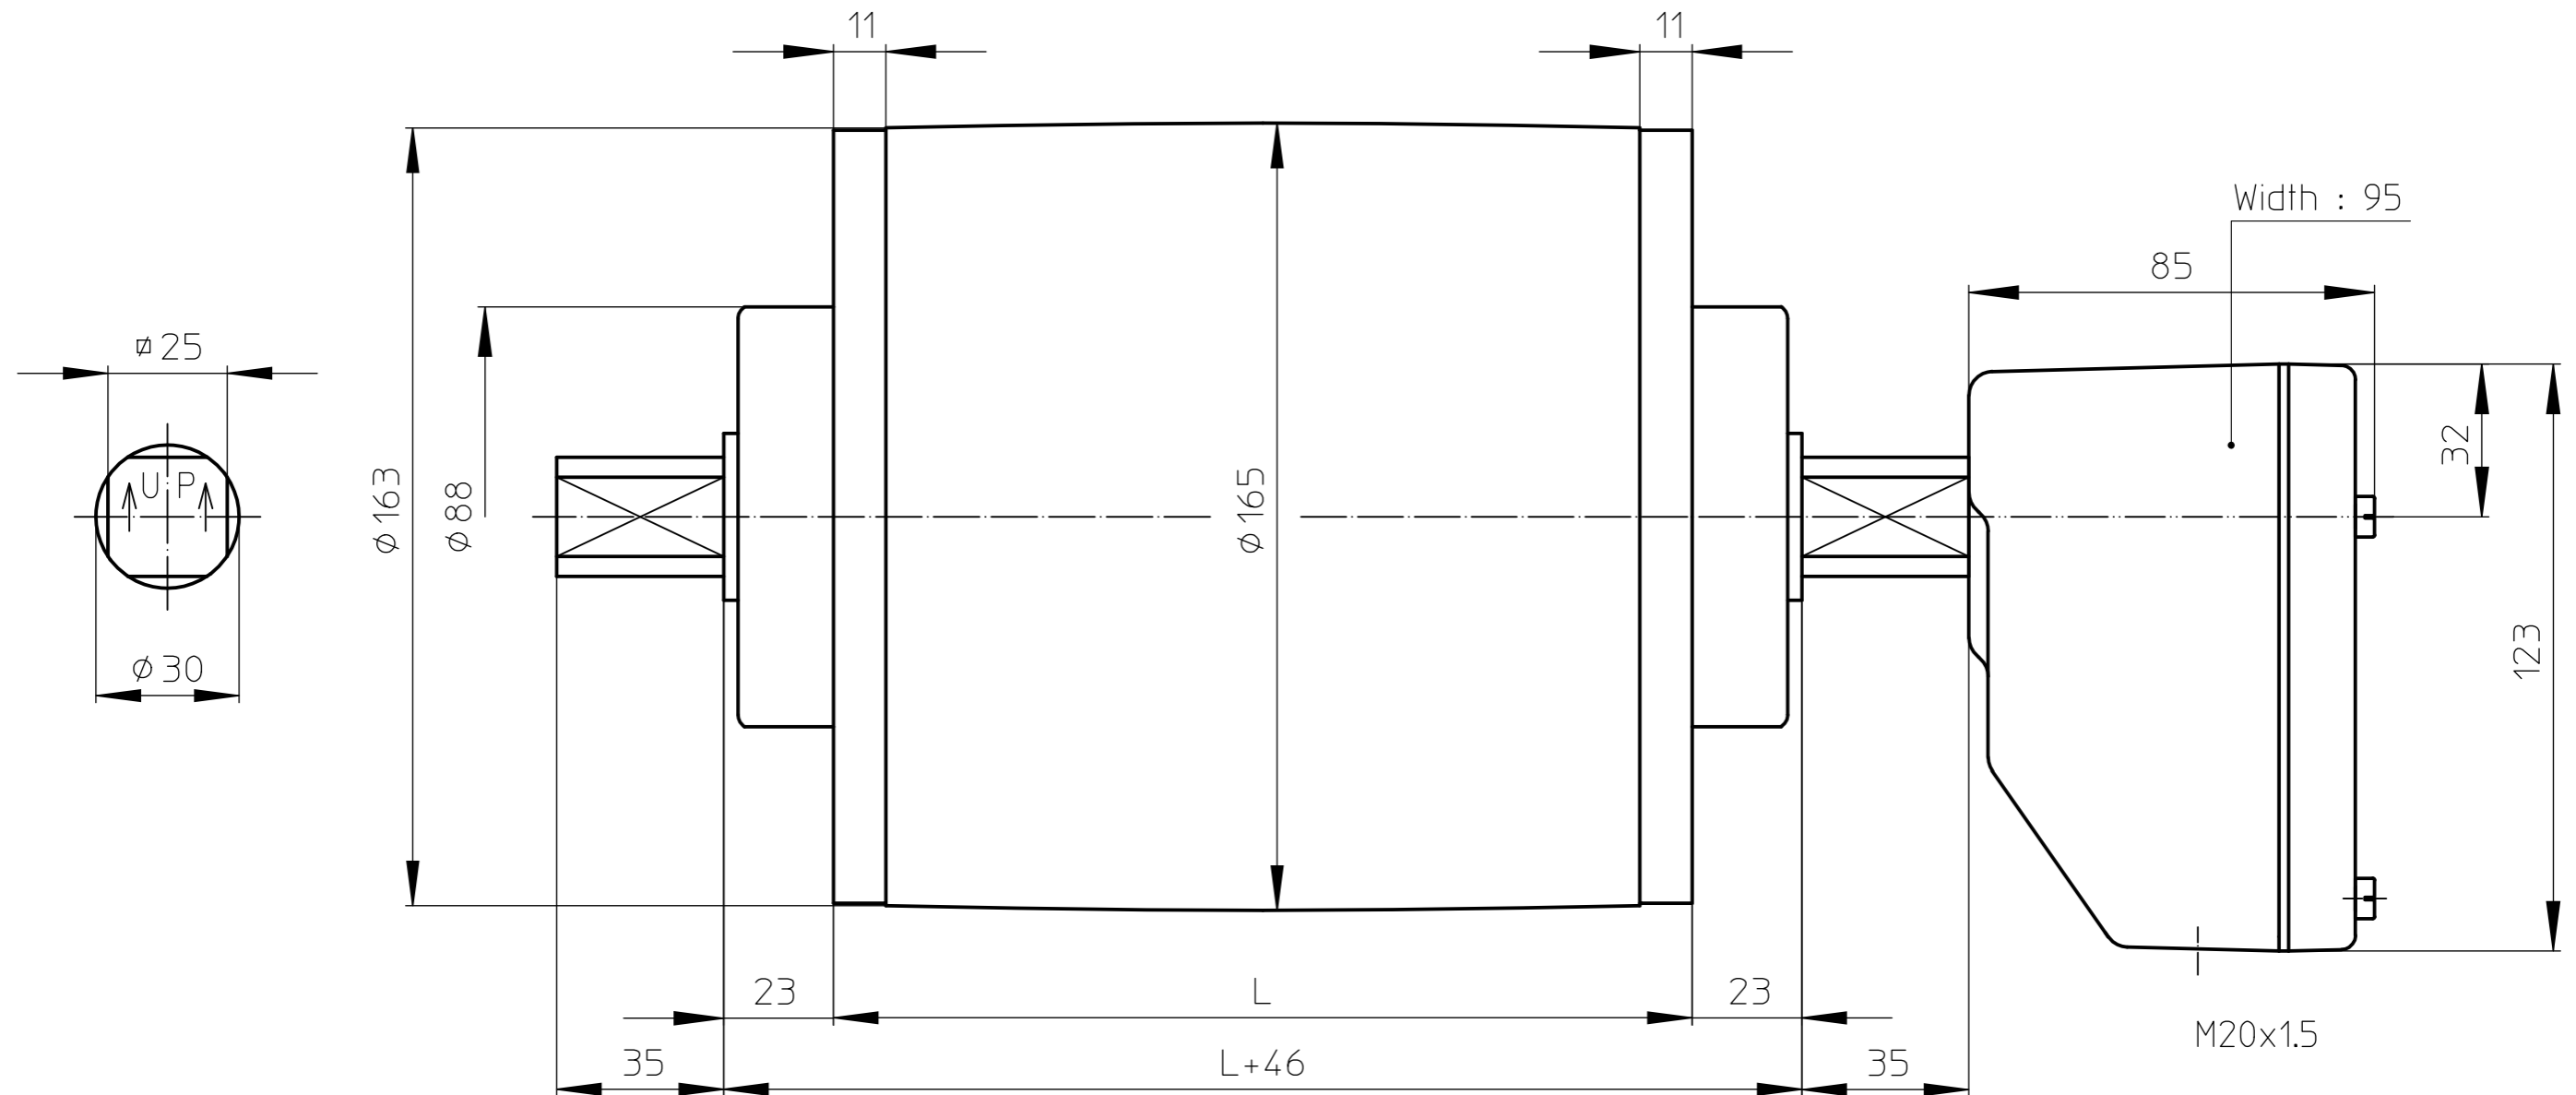

TM160A30

mild steel Drummotor with cast iron junctionbox

MS_TM160A30_KKGG

03-02-2012

VAN DER GRAAF B.V.

VOLLENHOVE-HOLLAND

Telephone :+31(0)527-241441
Telefax :+31(0)527-241488

TM160B30

mild steel Drummotor with cast iron junctionbox

MS_TM160B30_KKGG

03-02-2012

VAN DER GRAAF B.V.

VOLLENHOVE-HOLLAND

Telephone :+31(0)527-241441
Telefax :+31(0)527-241488

TM160A30 Option 1

mild steel Drummotor with straight connector