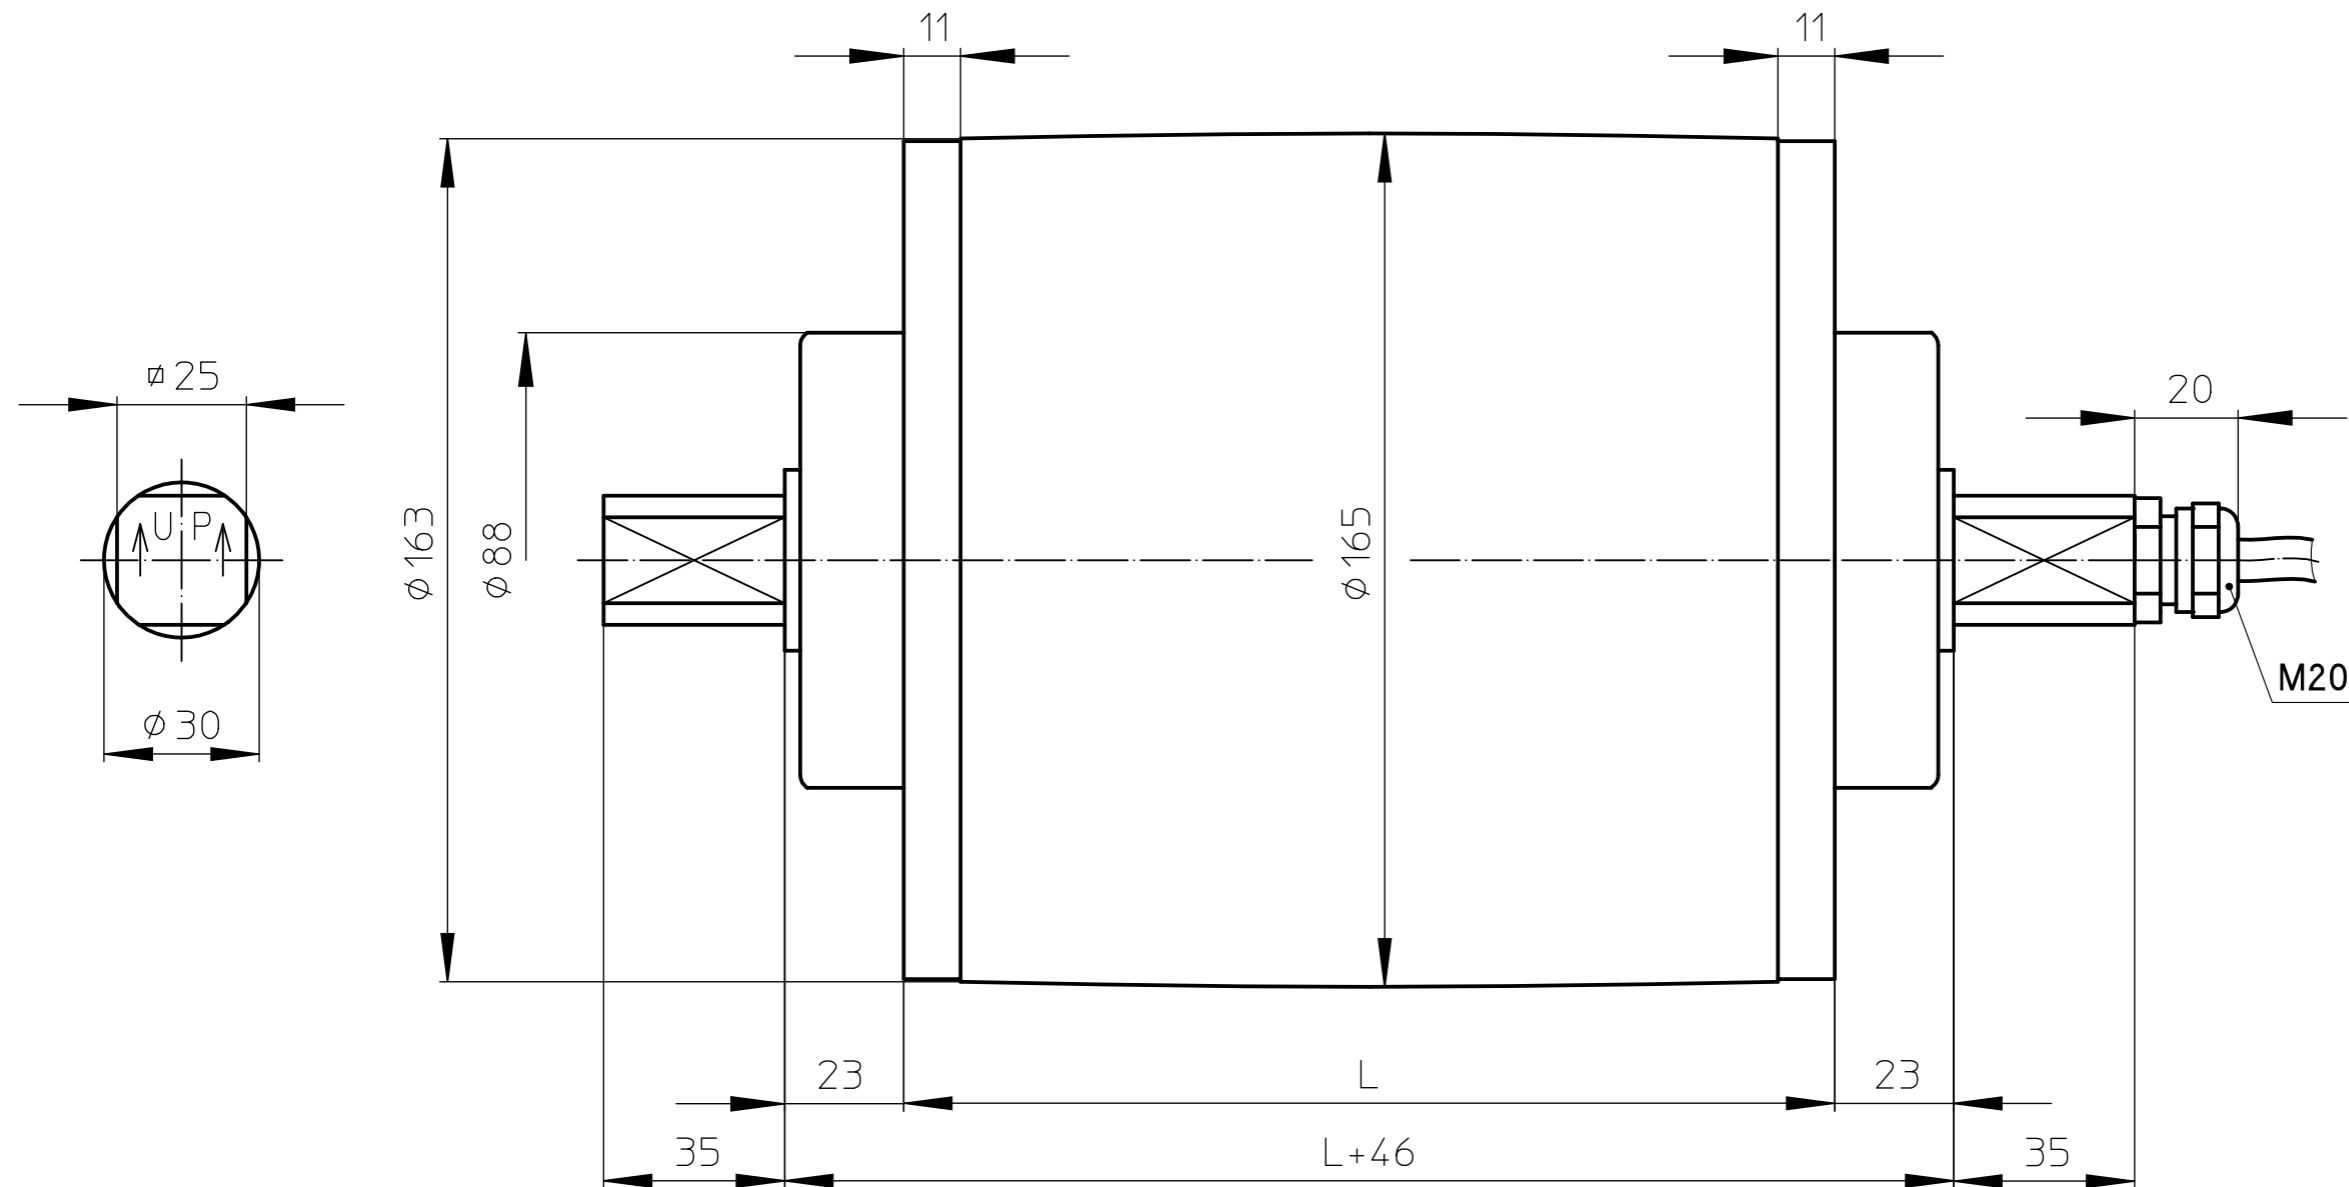

mild steel Drummotor with cast iron junctionbox

MS_TM160B30_KKGG

03-02-2012

VAN DER GRAAF B.V.

VOLLENHOVE-HOLLAND

Telephone :+31(0)527-241441
Telefax :+31(0)527-241488

TM160A30 Option 1

mild steel Drummotor with straight connector