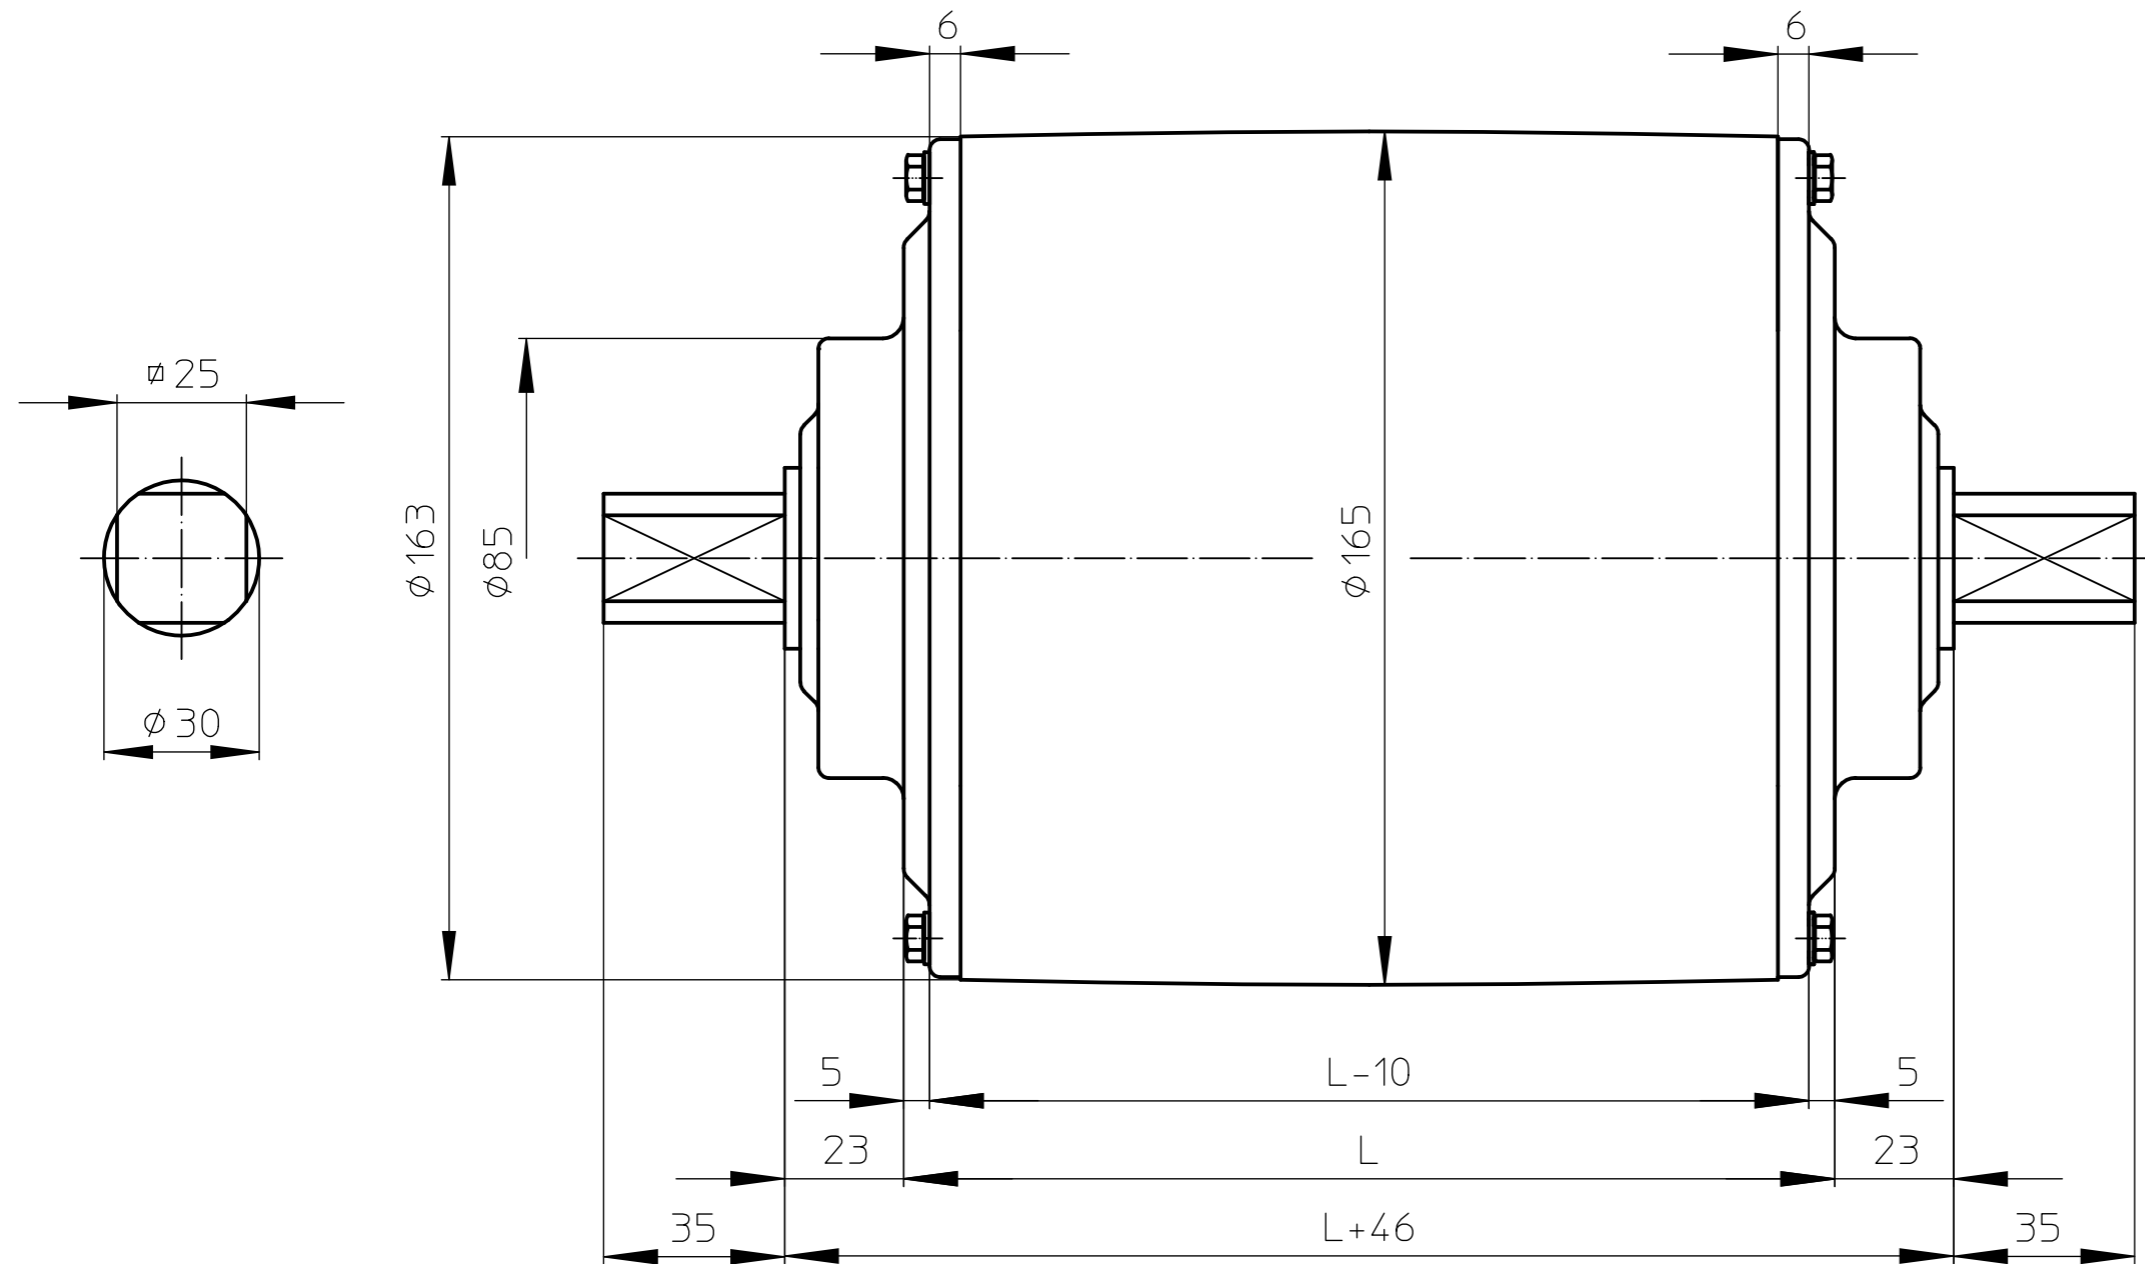

KT160B30

mild steel Taildrum

MS_KT160B30

03-02-2012

VAN DER GRAAF B.V.

VOLLENHOVE-HOLLAND

Telephone :+31(0)527-241441
Telefax :+31(0)527-241488

KT160A30 CR stainless steel Taildrum