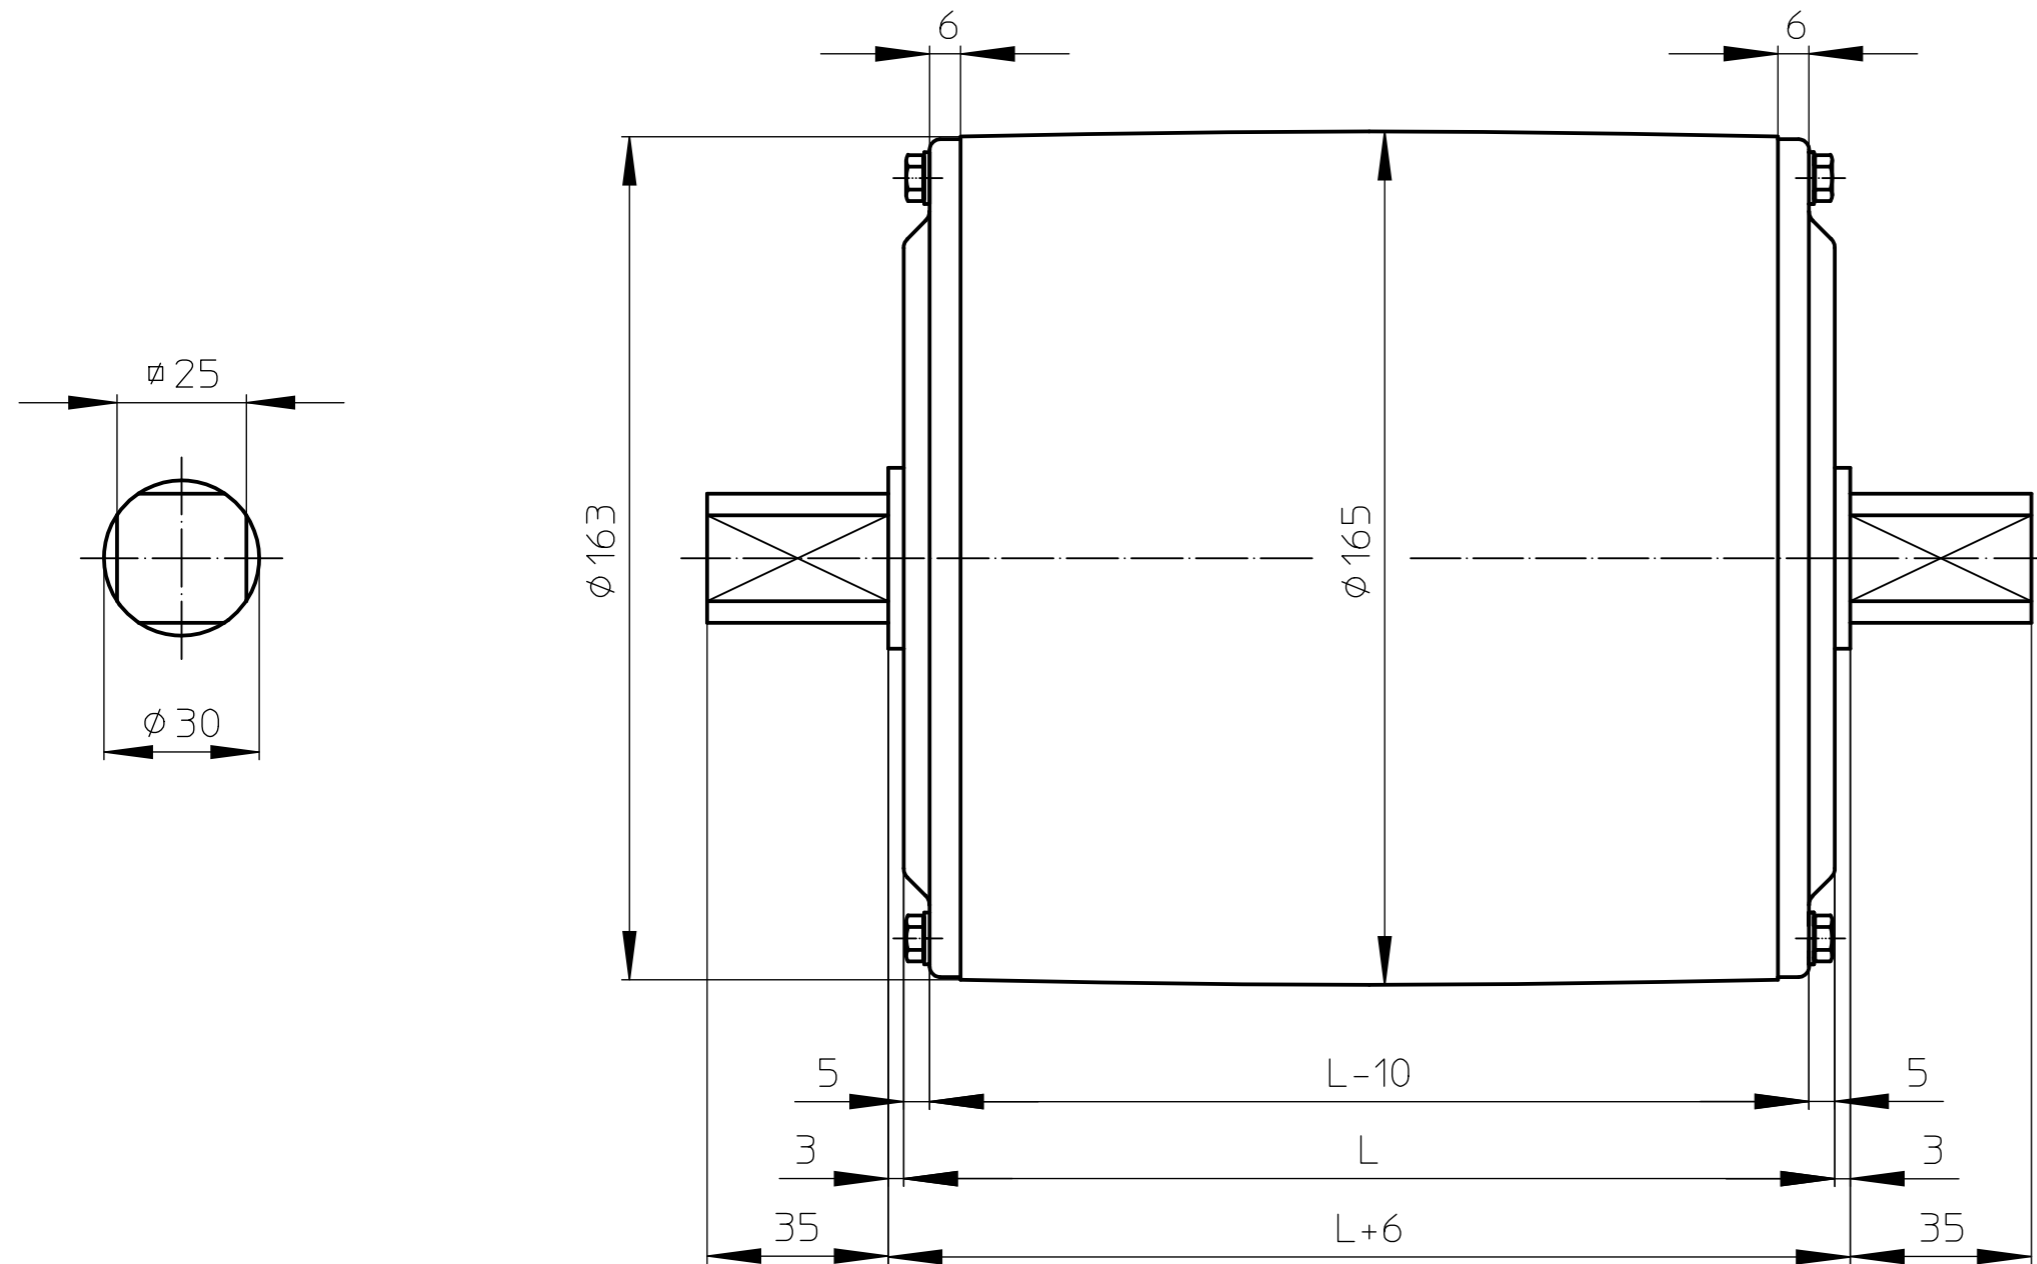

MS_KT160A30_CR

03-02-2012

VAN DER GRAAF B.V.

VOLLENHOVE-HOLLAND

Telephone :+31(0)527-241441
Telefax :+31(0)527-241488

KT160B30 CR

stainless steel Taildrum

MS_KT160B30_CR