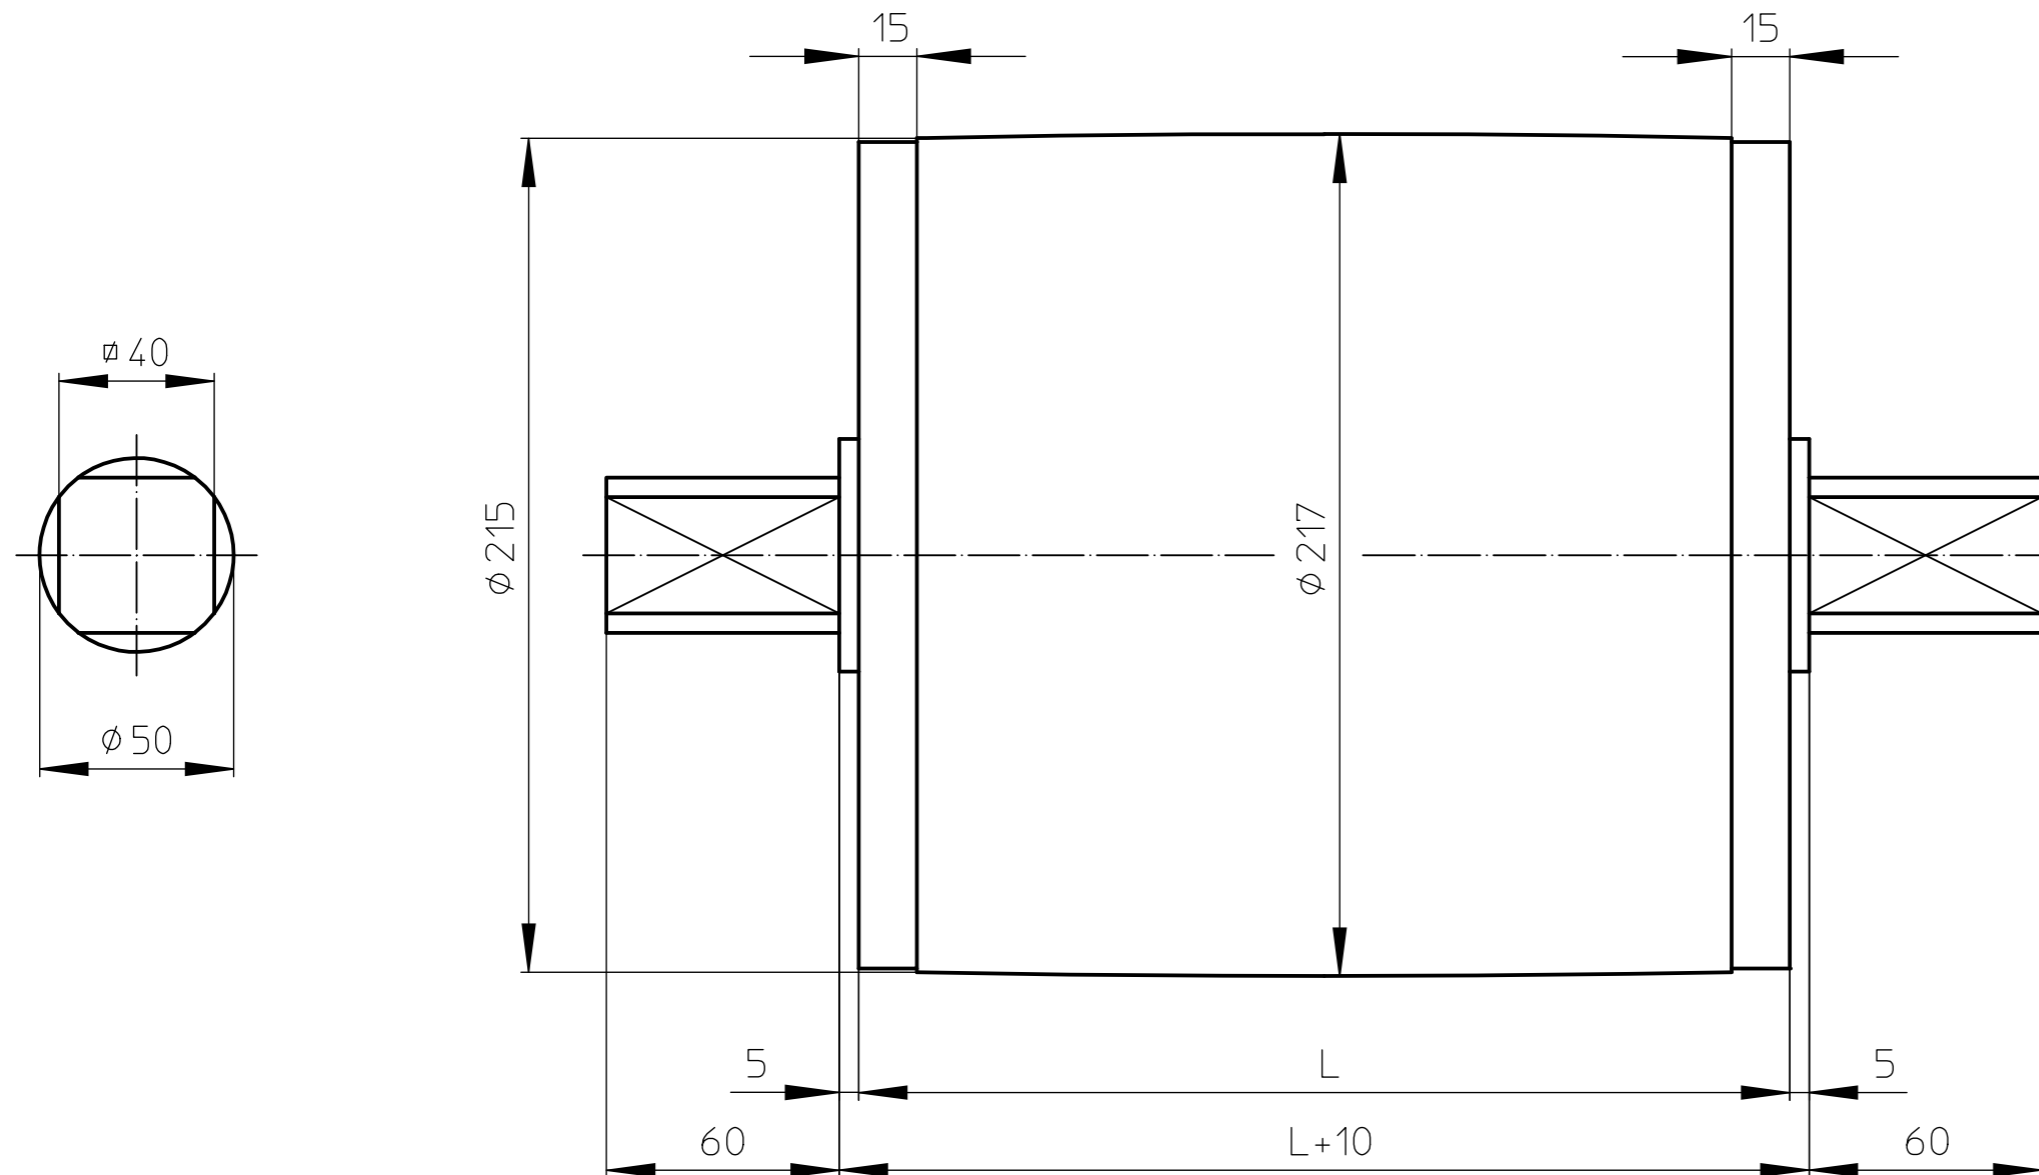

KT215B50

mild steel Taildrum

MS_KT215B50

12-12-2012

VAN DER GRAAF B.V.

VOLLENHOVE-HOLLAND

Telephone :+31(0)527-241441
Telefax :+31(0)527-241488