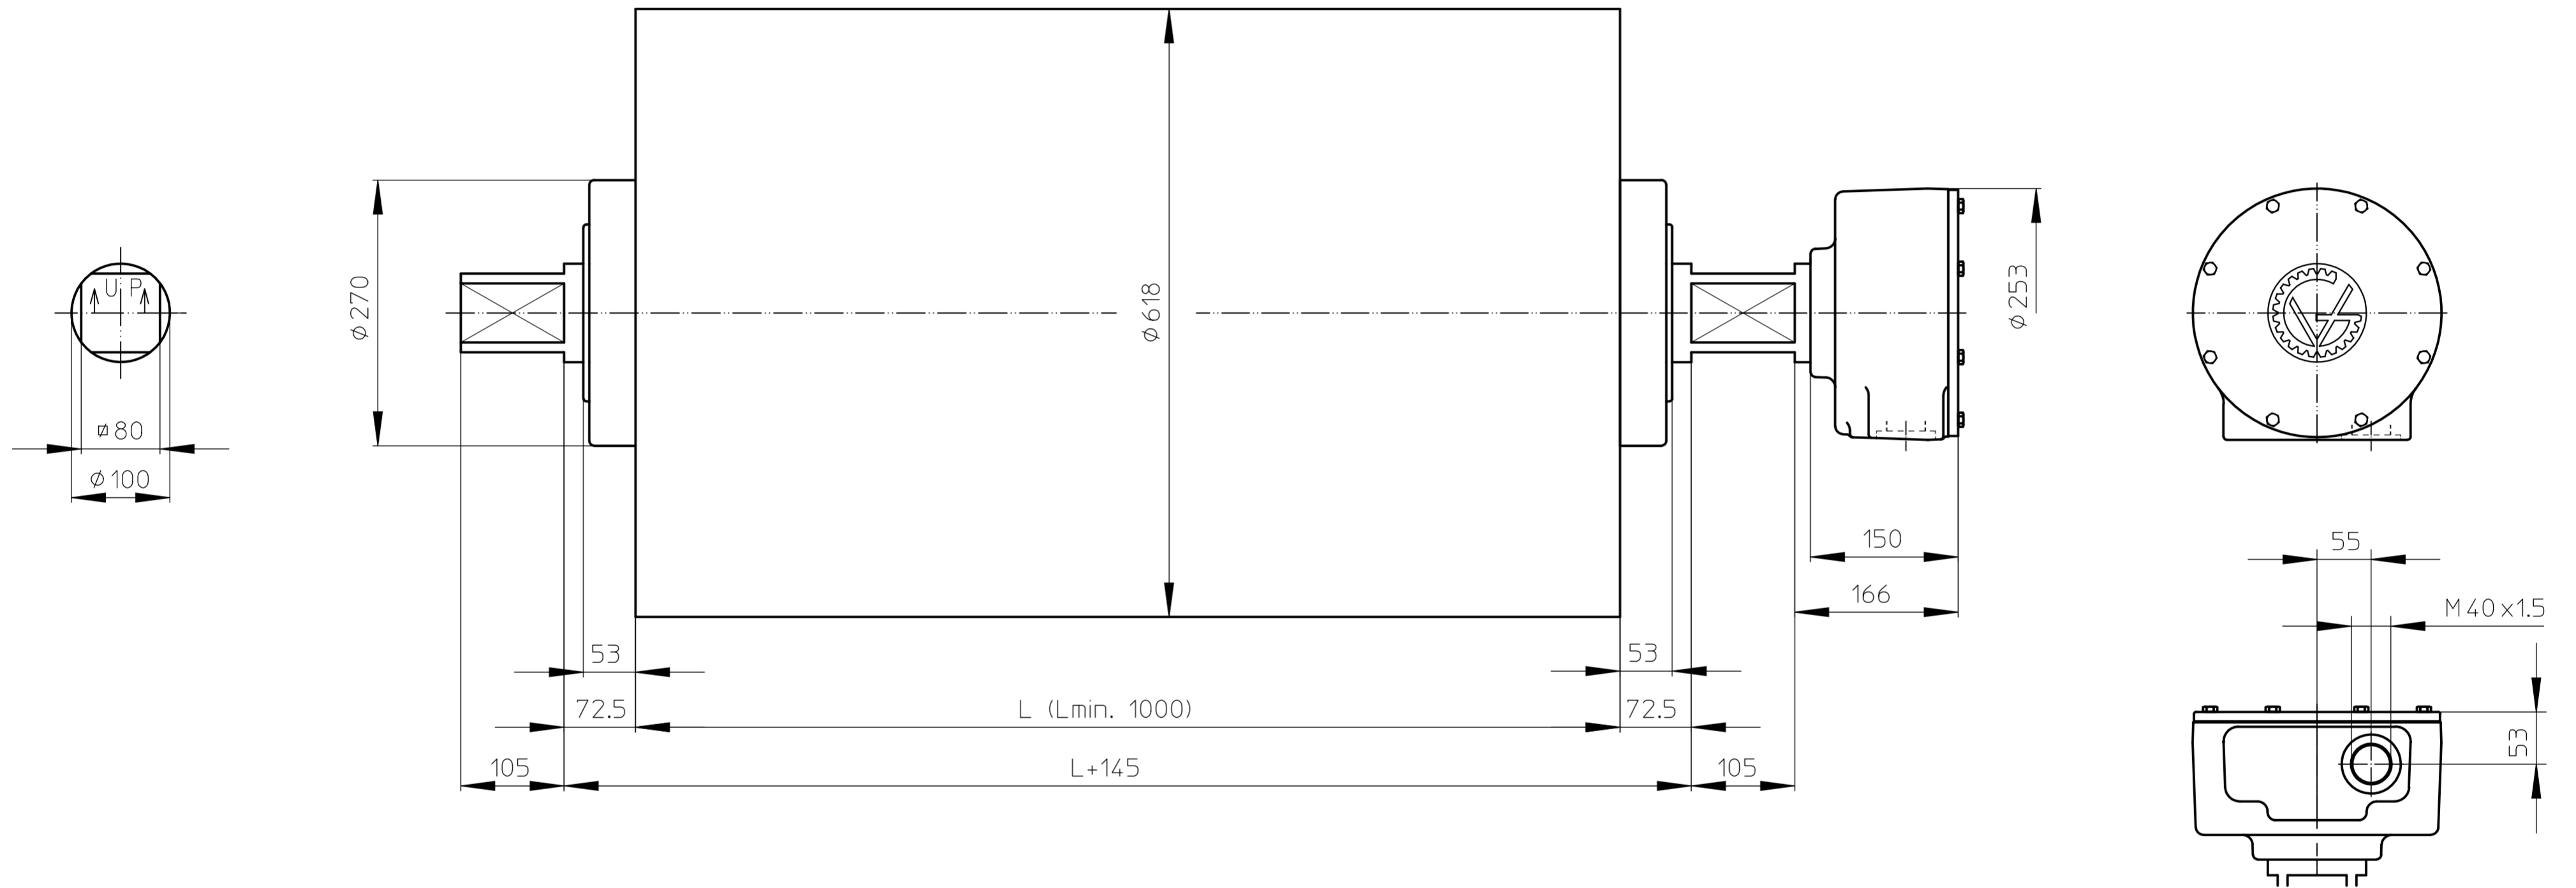

TM630A100

Design A

BRACKET AB100

MS_TM630A100_KKGG

25-04-2013

VAN DER GRAAF B.V.

VOLLENHOVE-HOLLAND

Telephone :+31(0)527-241441
Telefax :+31(0)527-241488