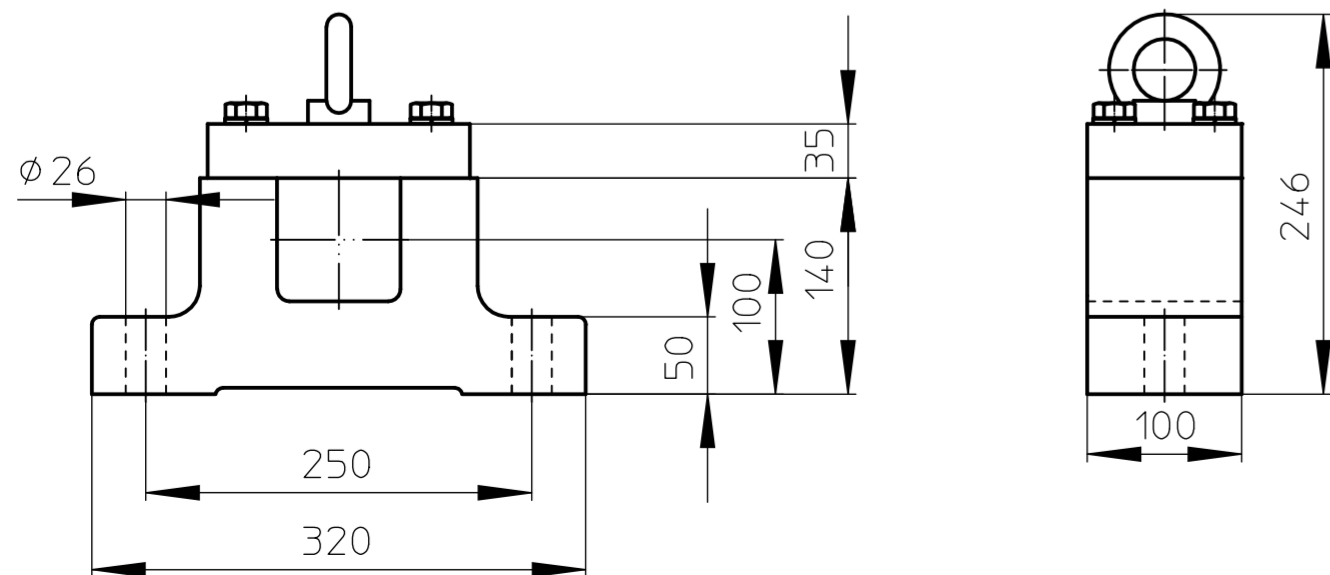

TM630A100

Design A

BRACKET AB100

MS_TM630A100_KKGG

25-04-2013

VAN DER GRAAF B.V.

VOLLENHOVE-HOLLAND

Telephone :+31(0)527-241441
Telefax :+31(0)527-241488